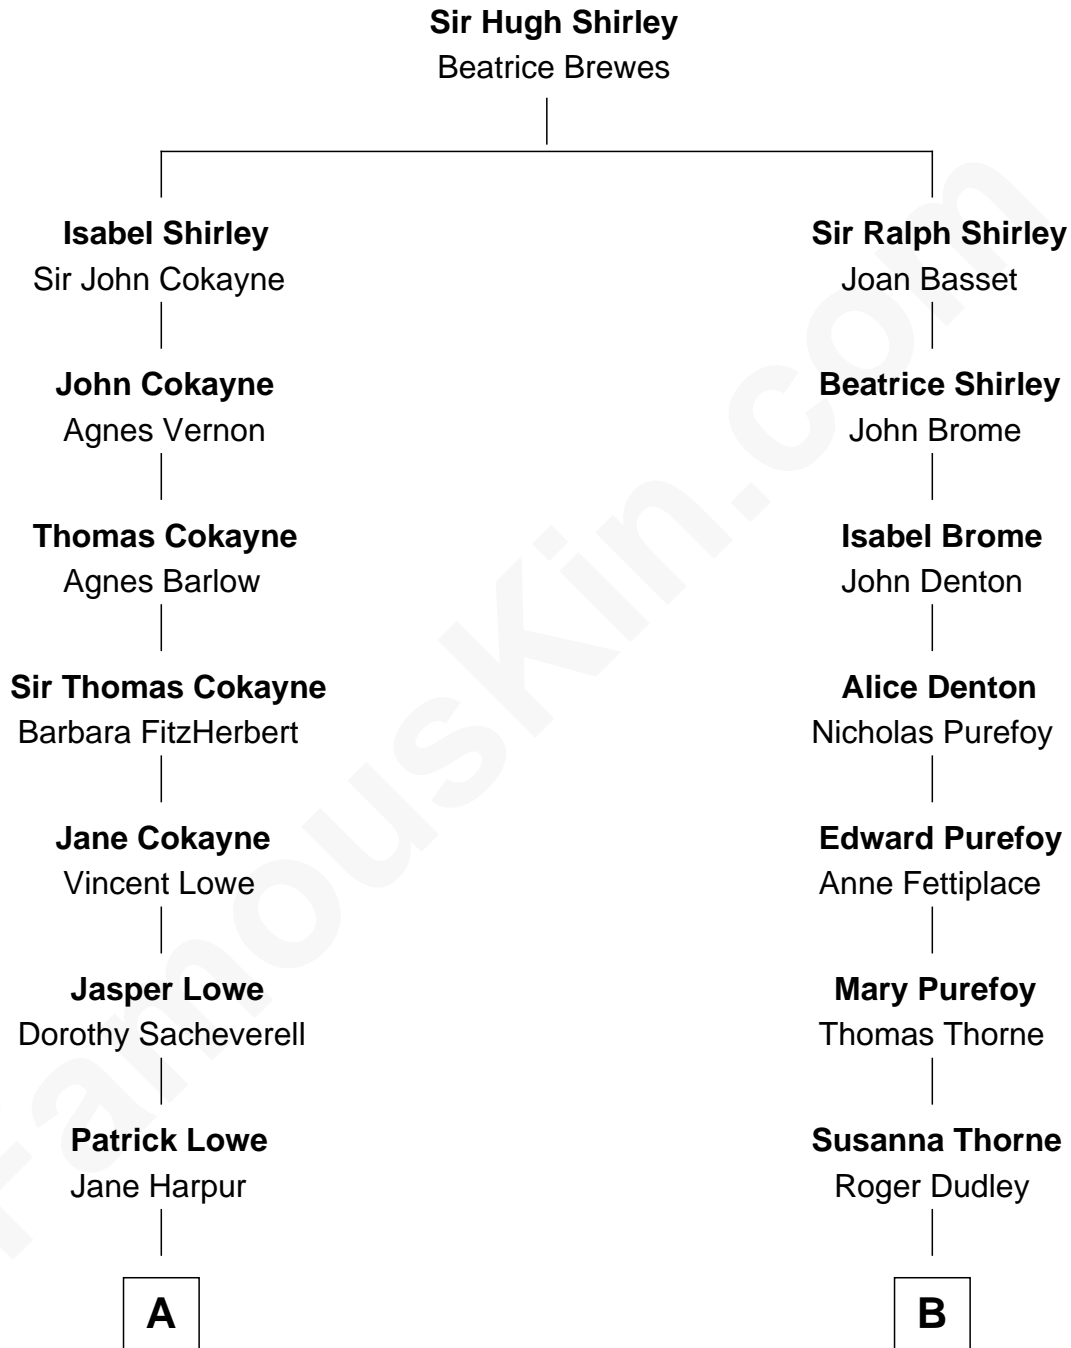

FamousKin.com

Relationship Chart of

John Carroll

Founder of Georgetown University

12th cousin 8 times removed of

Kate Upton

Sports Illustrated Swimsuit Cover Model

C

—
Margaret Hastings Tyler

Charles Henry Vial

—
Elizabeth Brooks Vial

Stephen Edward Upton

—
Jefferson Matthew Upton

Shelley Fawn Davis

—
Kate Upton

Model and Actress