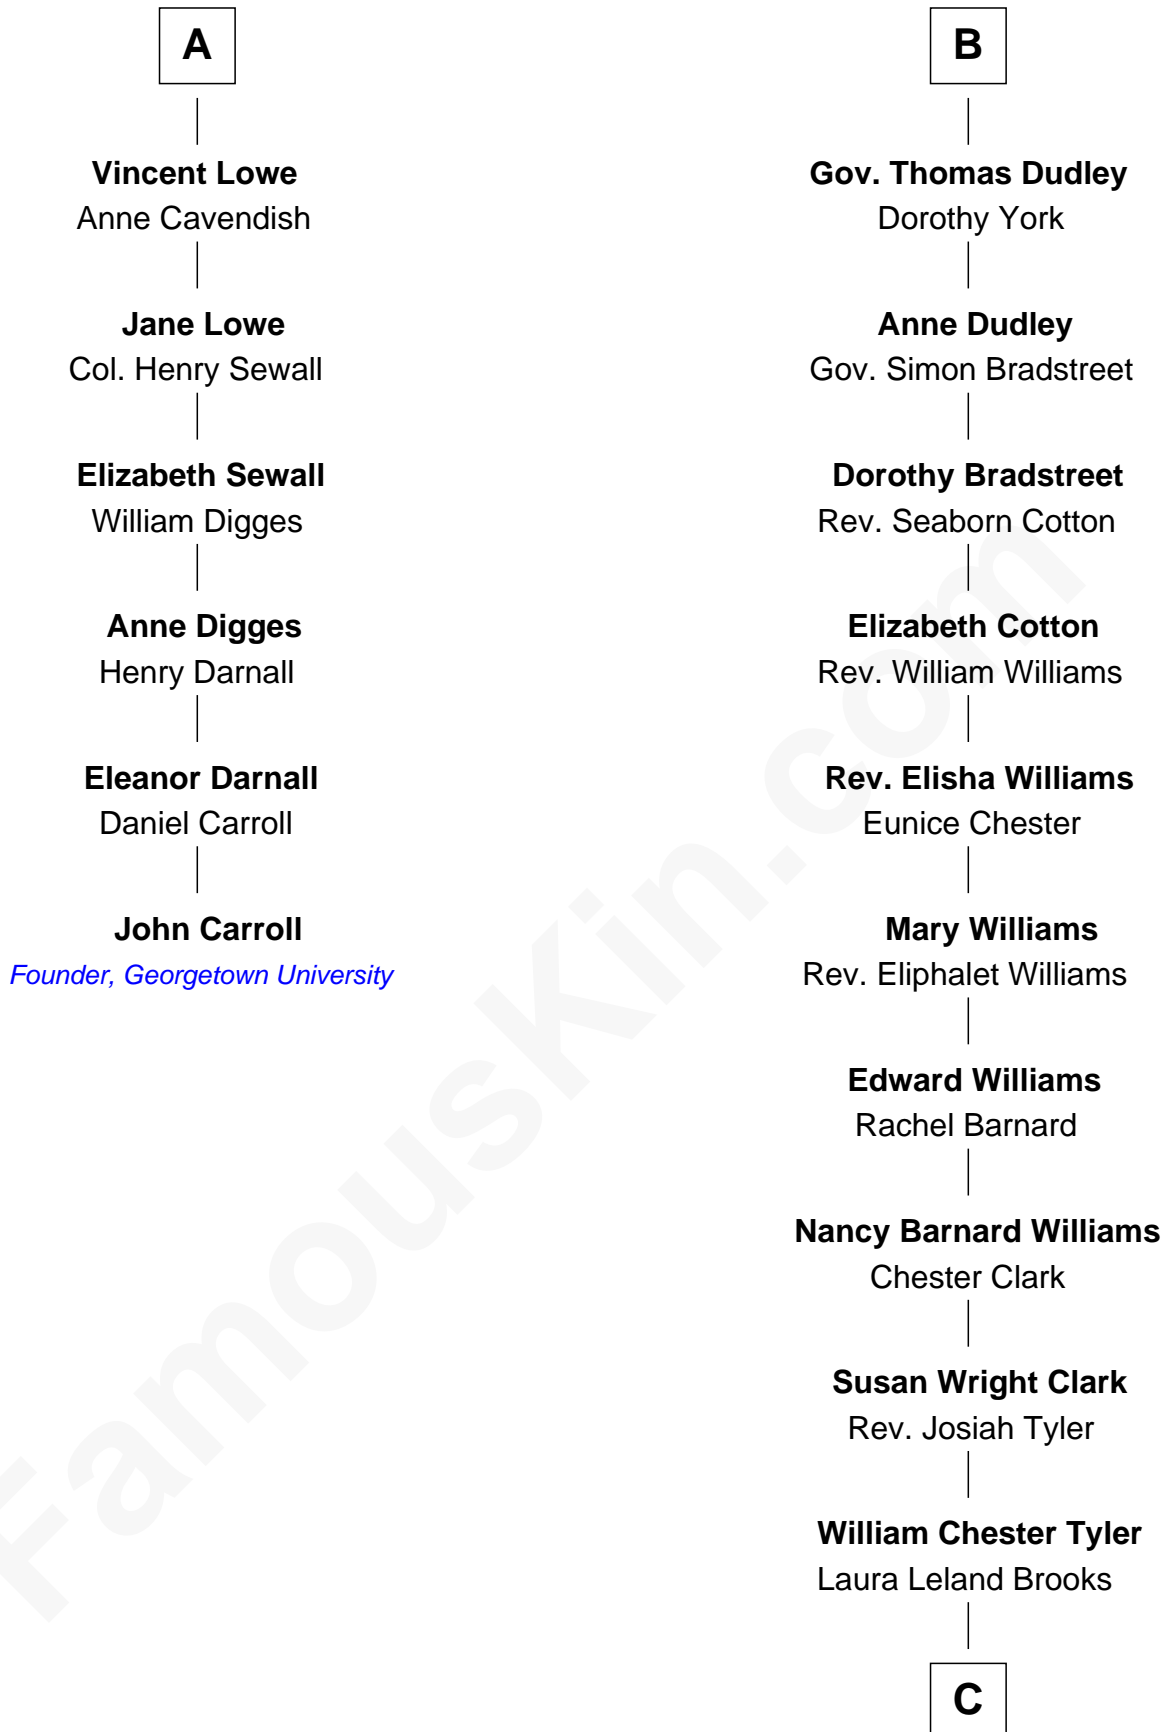

FamousKin.com

Relationship Chart of

John Carroll

Founder of Georgetown University

12th cousin 8 times removed of

Kate Upton

Sports Illustrated Swimsuit Cover Model

C

—
Margaret Hastings Tyler

Charles Henry Vial

—
Elizabeth Brooks Vial

Stephen Edward Upton

—
Jefferson Matthew Upton

Shelley Fawn Davis

—
Kate Upton

Model and Actress