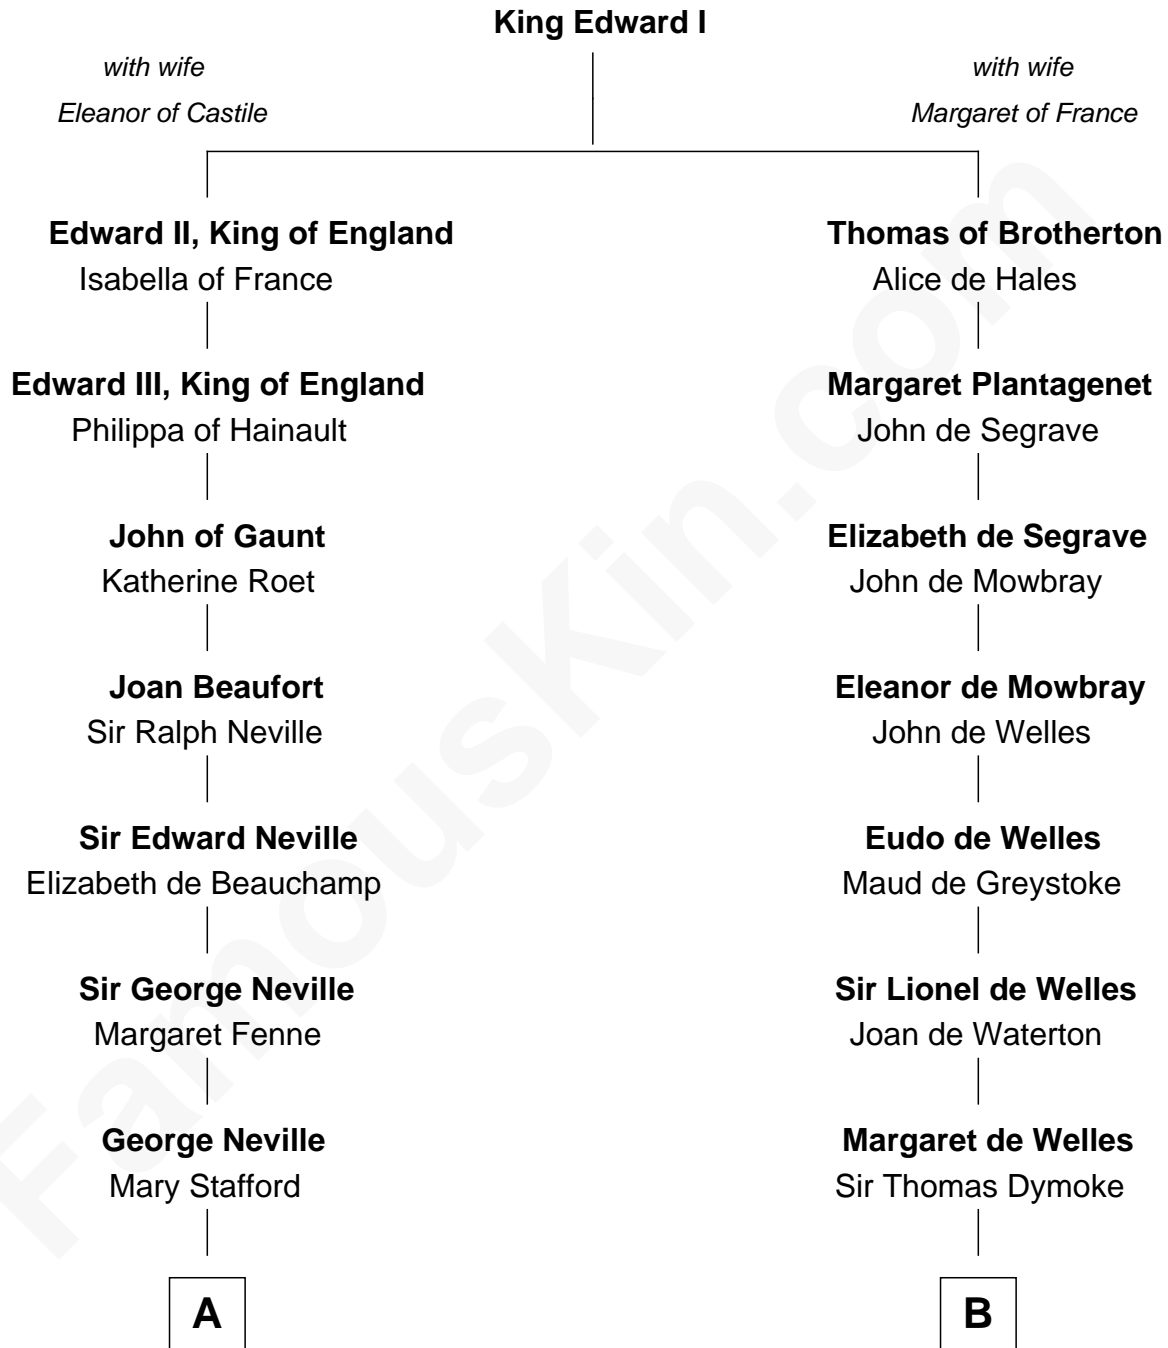

FamousKin.com

Relationship Chart of

John Carroll

Founder of Georgetown University

14th cousin 7 times removed of

Ray Bradbury

Author of *The Martian Chronicles*