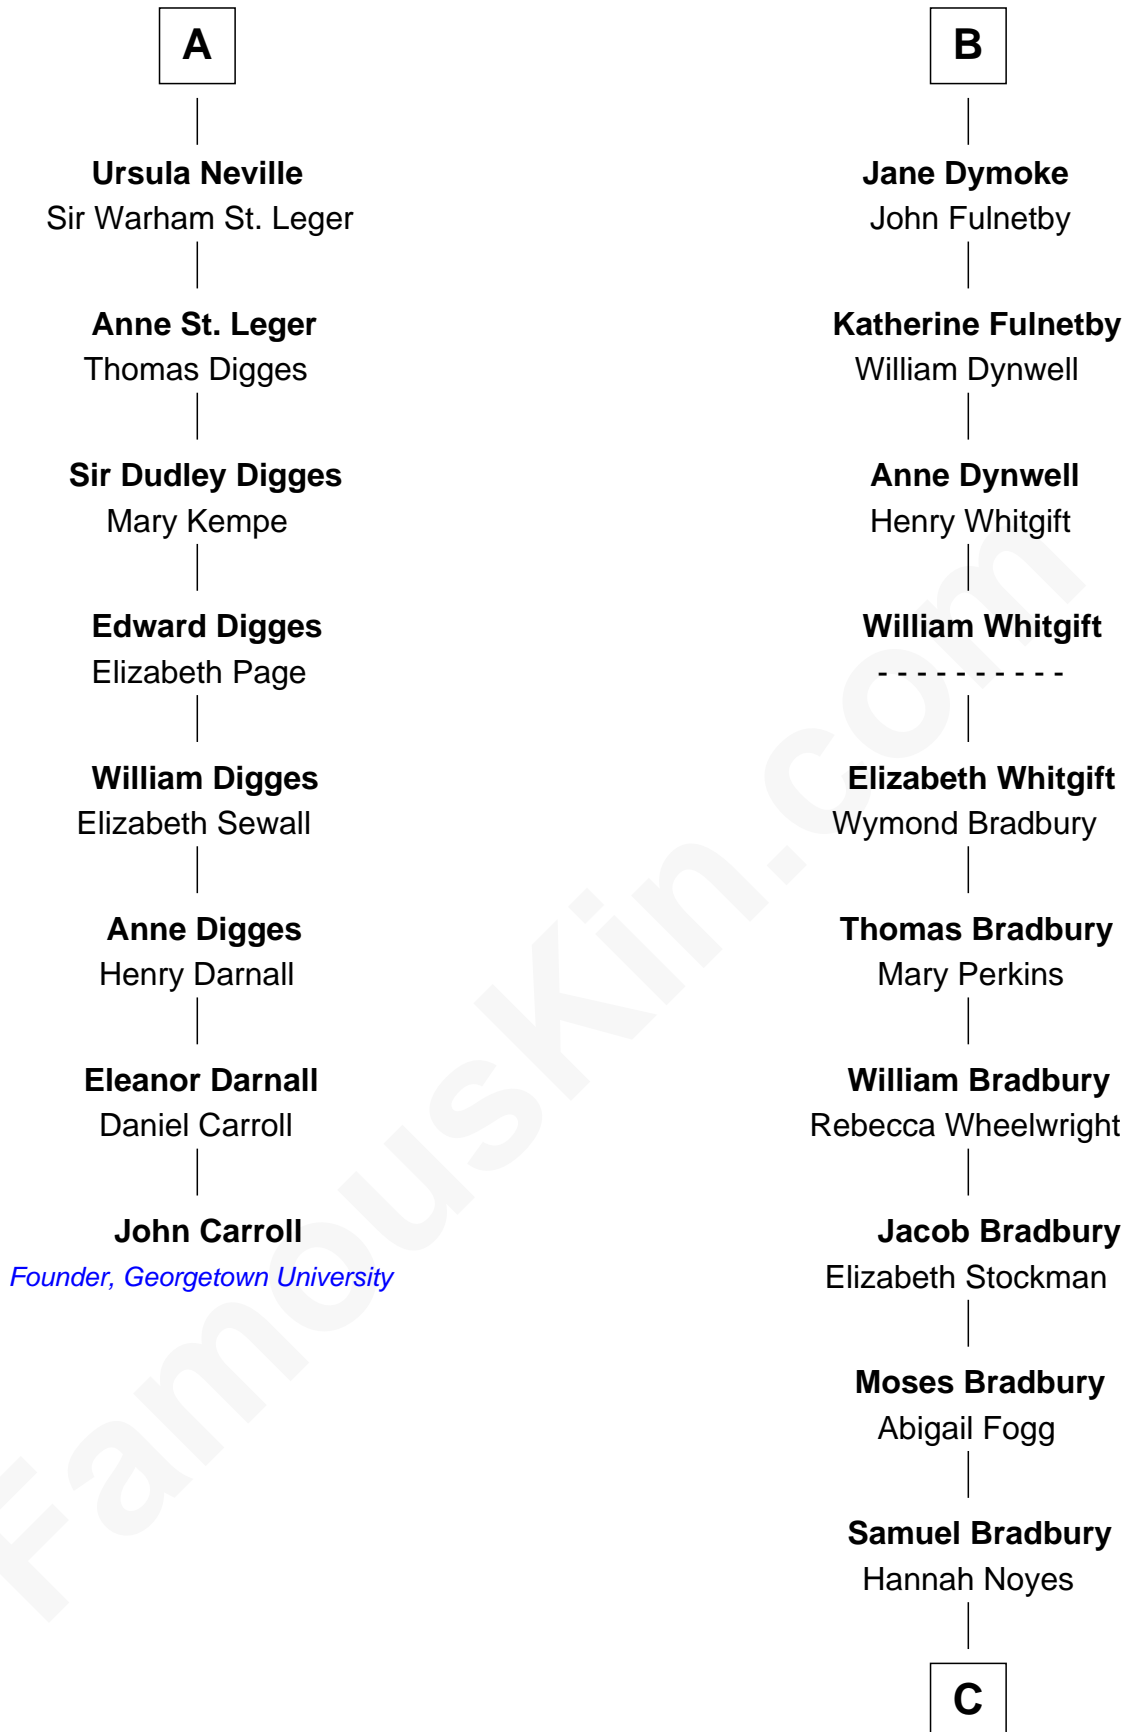

## Relationship Chart of

### John Carroll

Founder of Georgetown University

14th cousin 7 times removed of

### Ray Bradbury

Author of *The Martian Chronicles*

**C**

—  
**Samuel Bradbury**

Frances Mary Rothead

—  
**Samuel Irving Bradbury**

Mary Adell Spaulding

—  
**Samuel Hinkston Bradbury**