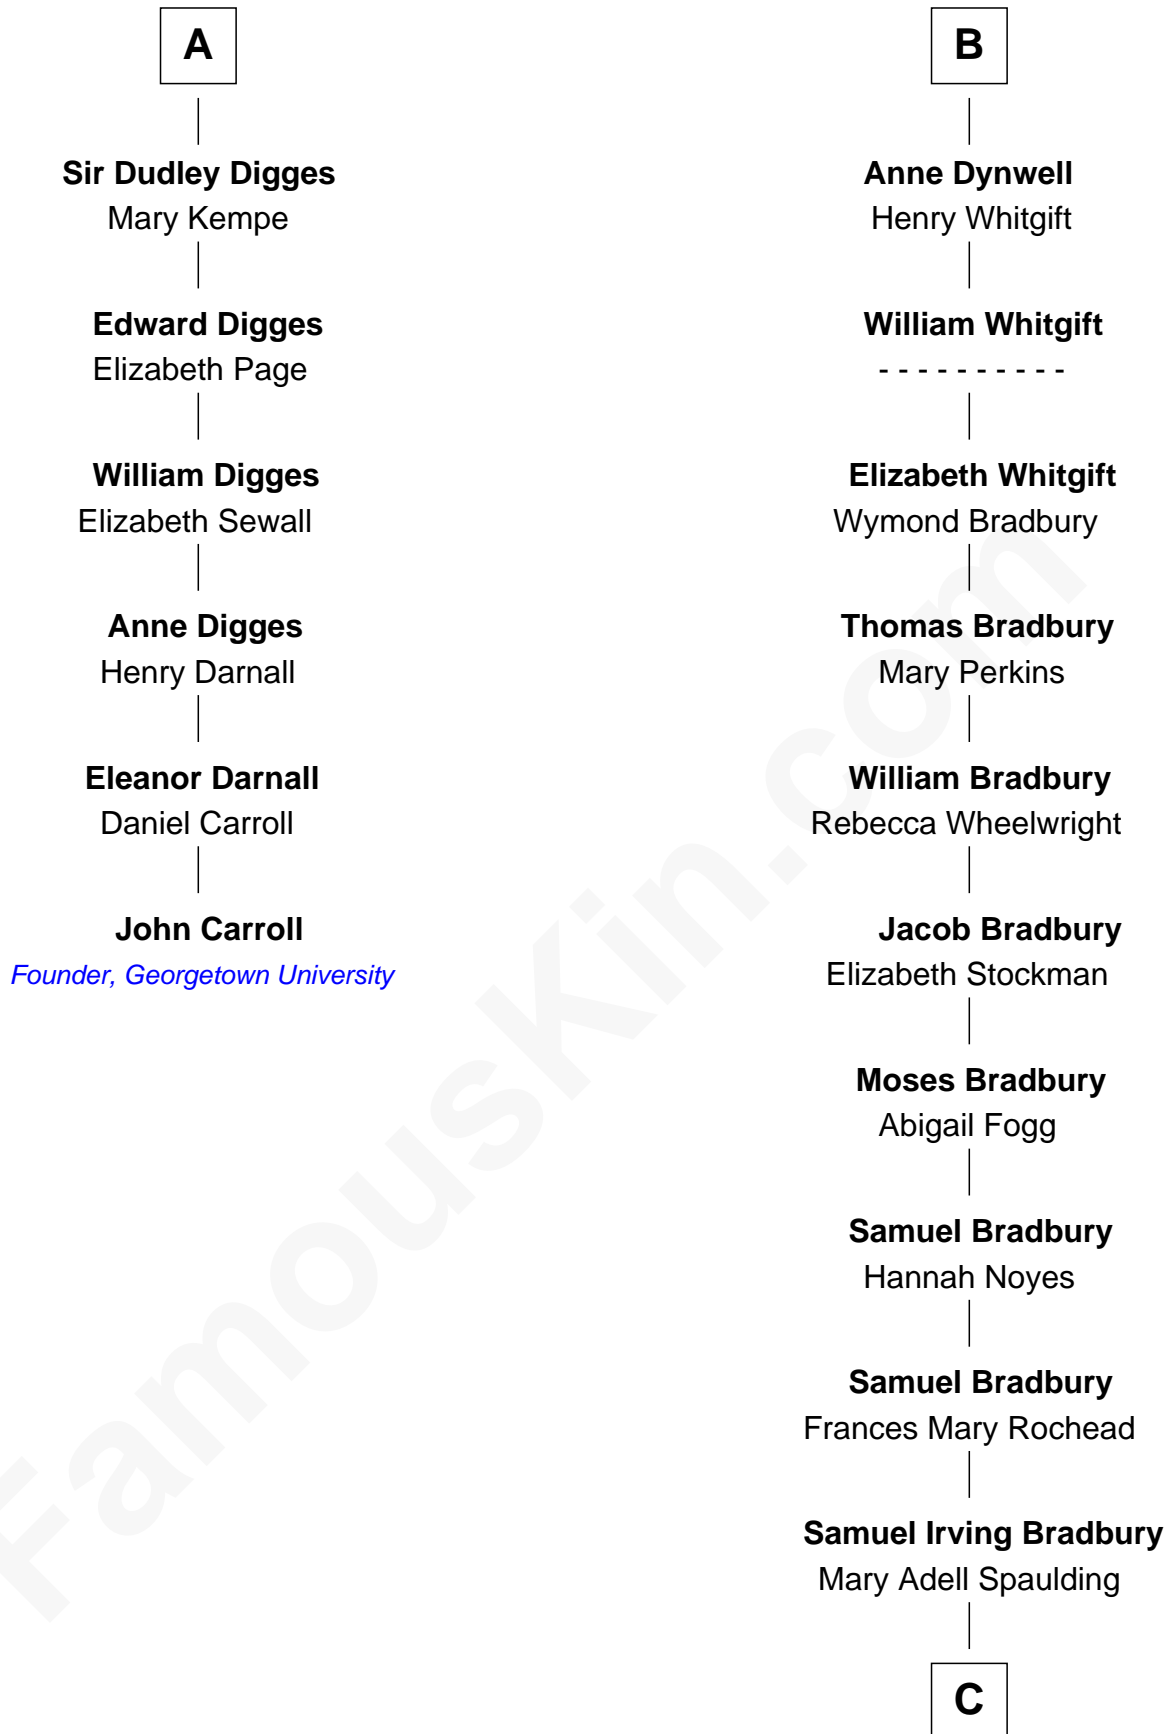

## Relationship Chart of

### John Carroll

Founder of Georgetown University

12th cousin 7 times removed of

### Ray Bradbury

Author of *The Martian Chronicles*

**C**

—  
**Samuel Hinkston Bradbury**

Minnie Alice Davis

—  
**Leonard Spaulding Bradbury**

Esther Marie Moberg

—  
**Ray Bradbury**