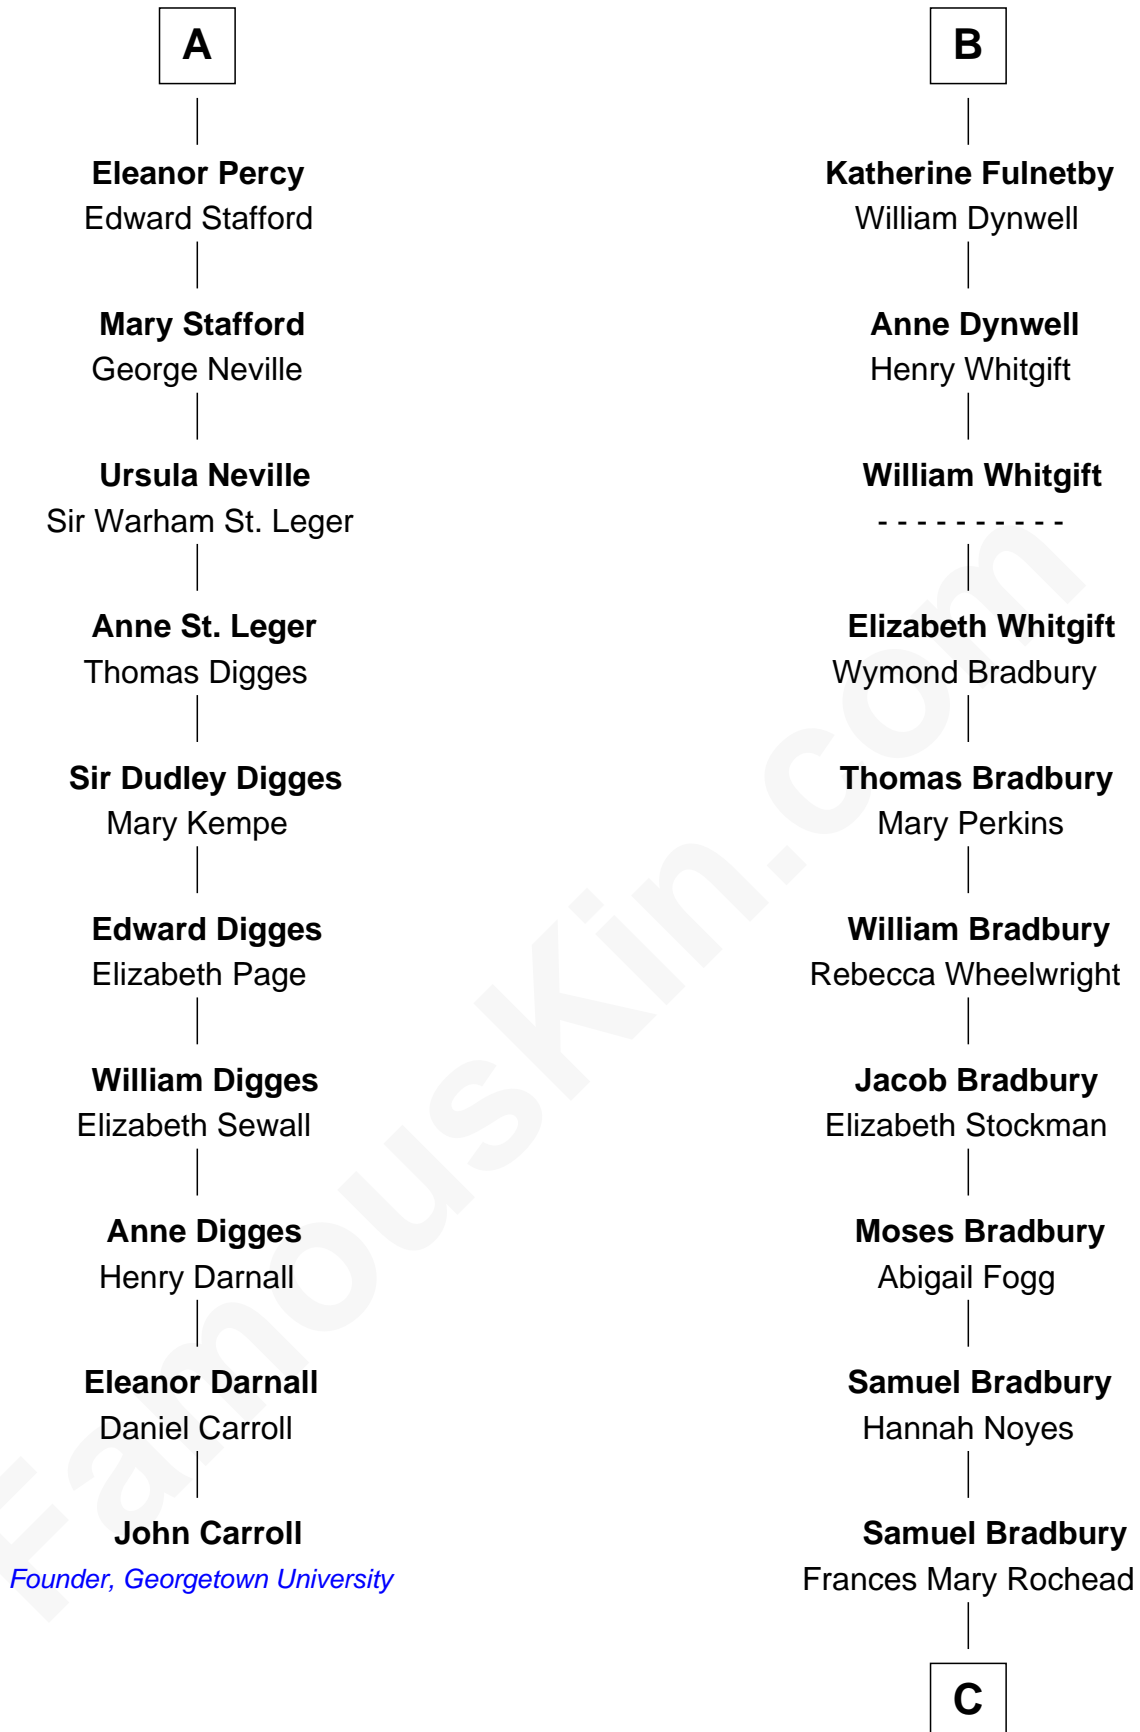

FamousKin.com

Relationship Chart of

John Carroll

Founder of Georgetown University

16th cousin 4 times removed of

Ray Bradbury

Author of The Martian Chronicles

Bartholomew de Badlesmere

Margery de Badlesmere

Sir William de Ros

Maud de Roos

John de Welles

John de Welles

Eleanor de Mowbray

Eudo de Welles

Maud de Greystoke

Sir Lionel de Welles

Joan de Waterton

Margaret de Welles

Sir Thomas Dymoke

Jane Dymoke

John Fulnetby

B

C

—
Samuel Irving Bradbury

Mary Adell Spaulding

—
Samuel Hinkston Bradbury

Minnie Alice Davis

—
Leonard Spaulding Bradbury

Esther Marie Moberg

—
Ray Bradbury

Author of [The Martian Chronicles](#)