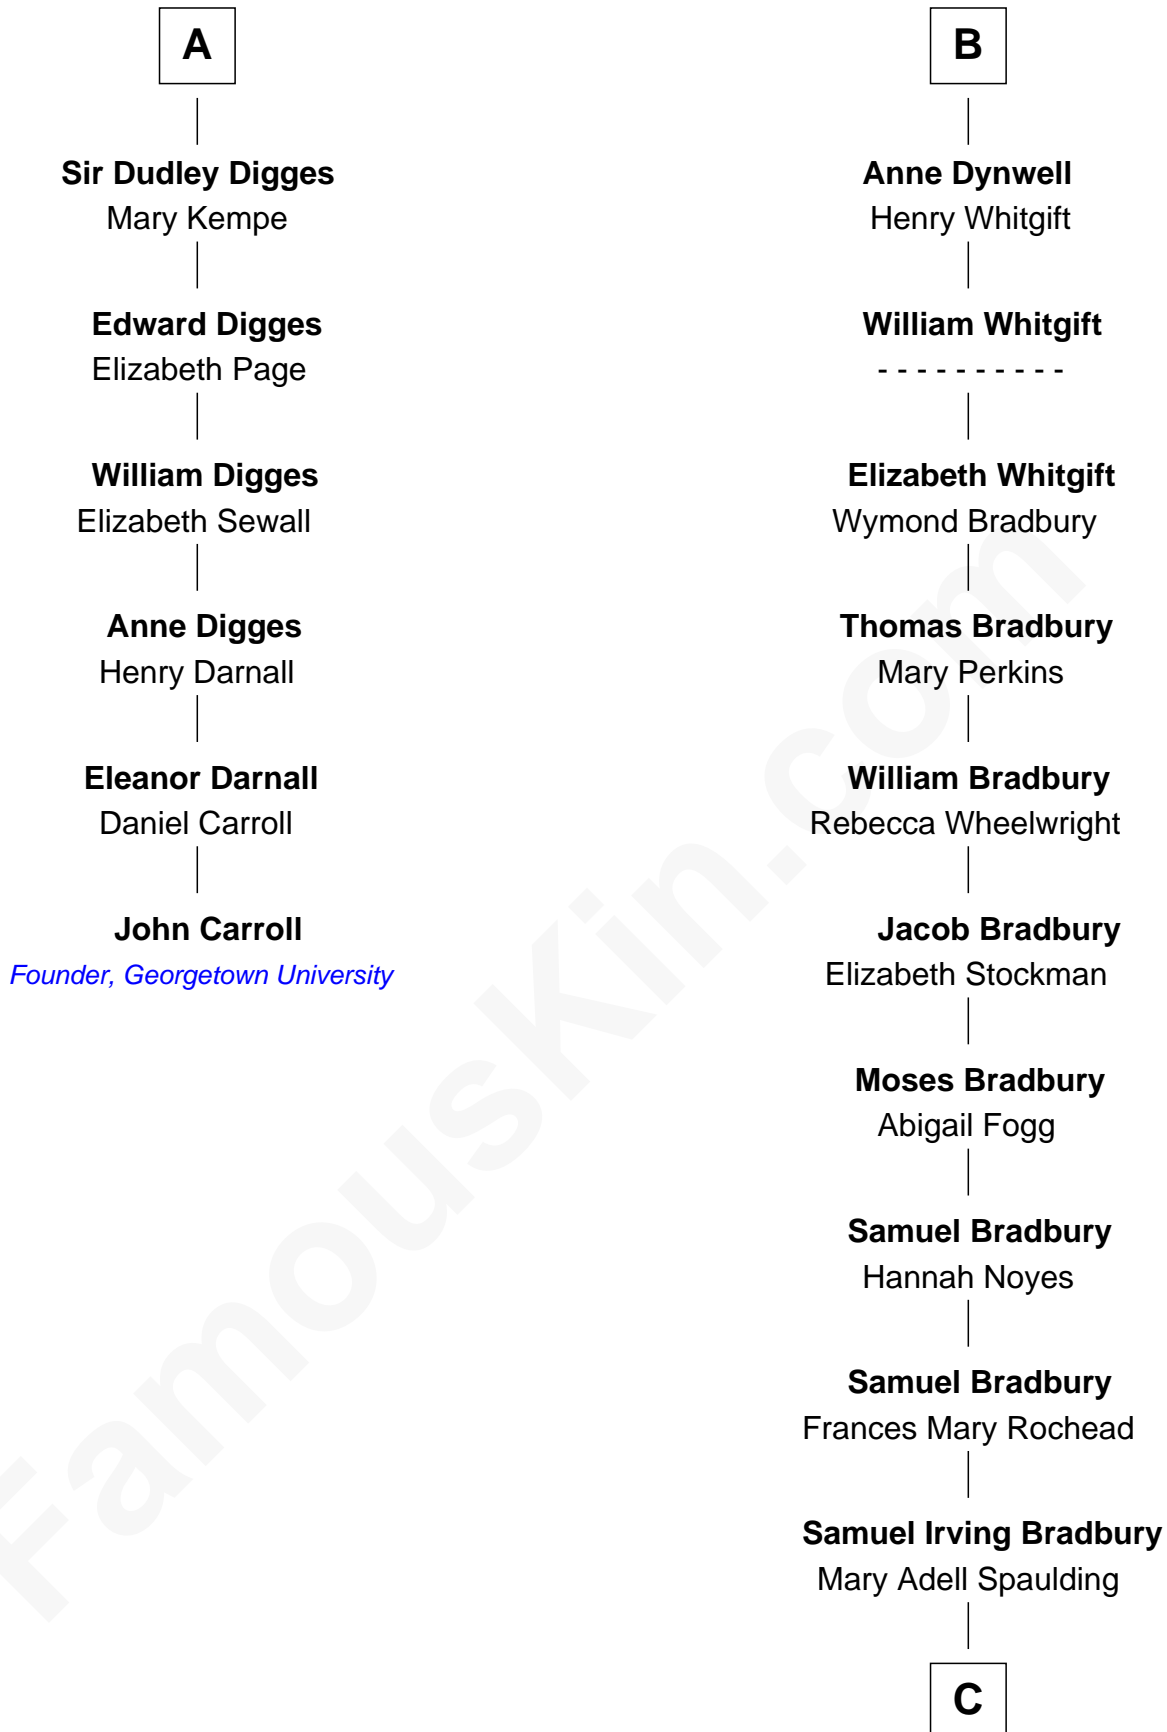

FamousKin.com

Relationship Chart of

John Carroll

Founder of Georgetown University

12th cousin 7 times removed of

Ray Bradbury

Author of *The Martian Chronicles*

Sir Henry de Percy

Idoine de Clifford

C

—
Samuel Hinkston Bradbury

Minnie Alice Davis

—
Leonard Spaulding Bradbury

Esther Marie Moberg

—
Ray Bradbury

Author of [The Martian Chronicles](#)

FamousKin.com