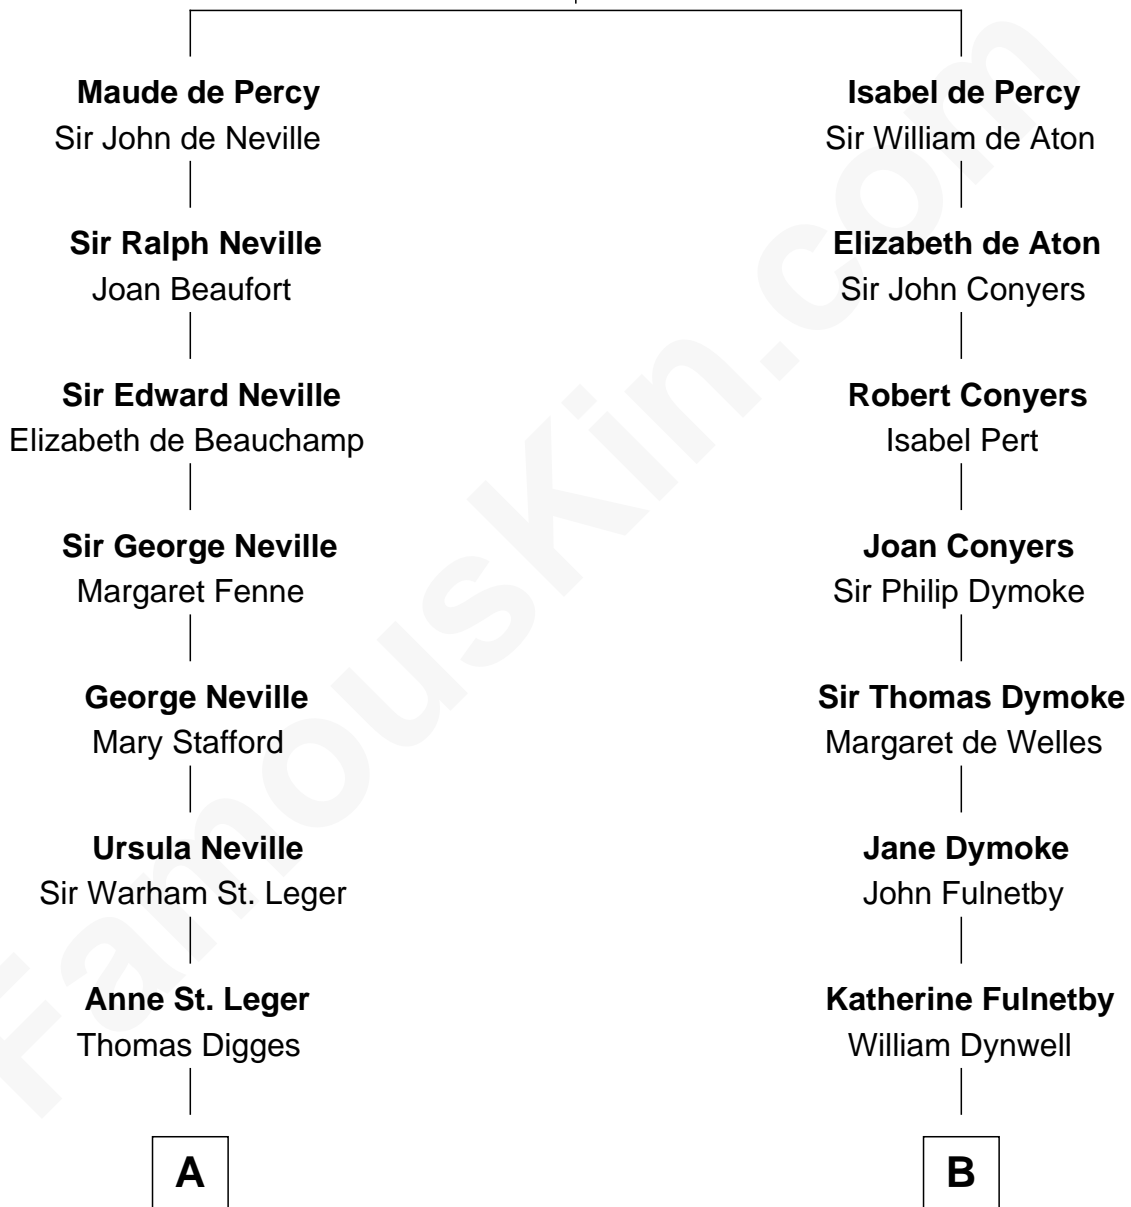

FamousKin.com

Relationship Chart of

John Carroll

Founder of Georgetown University

12th cousin 7 times removed of

Ray Bradbury

Author of *The Martian Chronicles*

Sir Henry de Percy

Idoine de Clifford

C

—
Samuel Hinkston Bradbury

Minnie Alice Davis

—
Leonard Spaulding Bradbury

Esther Marie Moberg

—
Ray Bradbury

Author of [The Martian Chronicles](#)