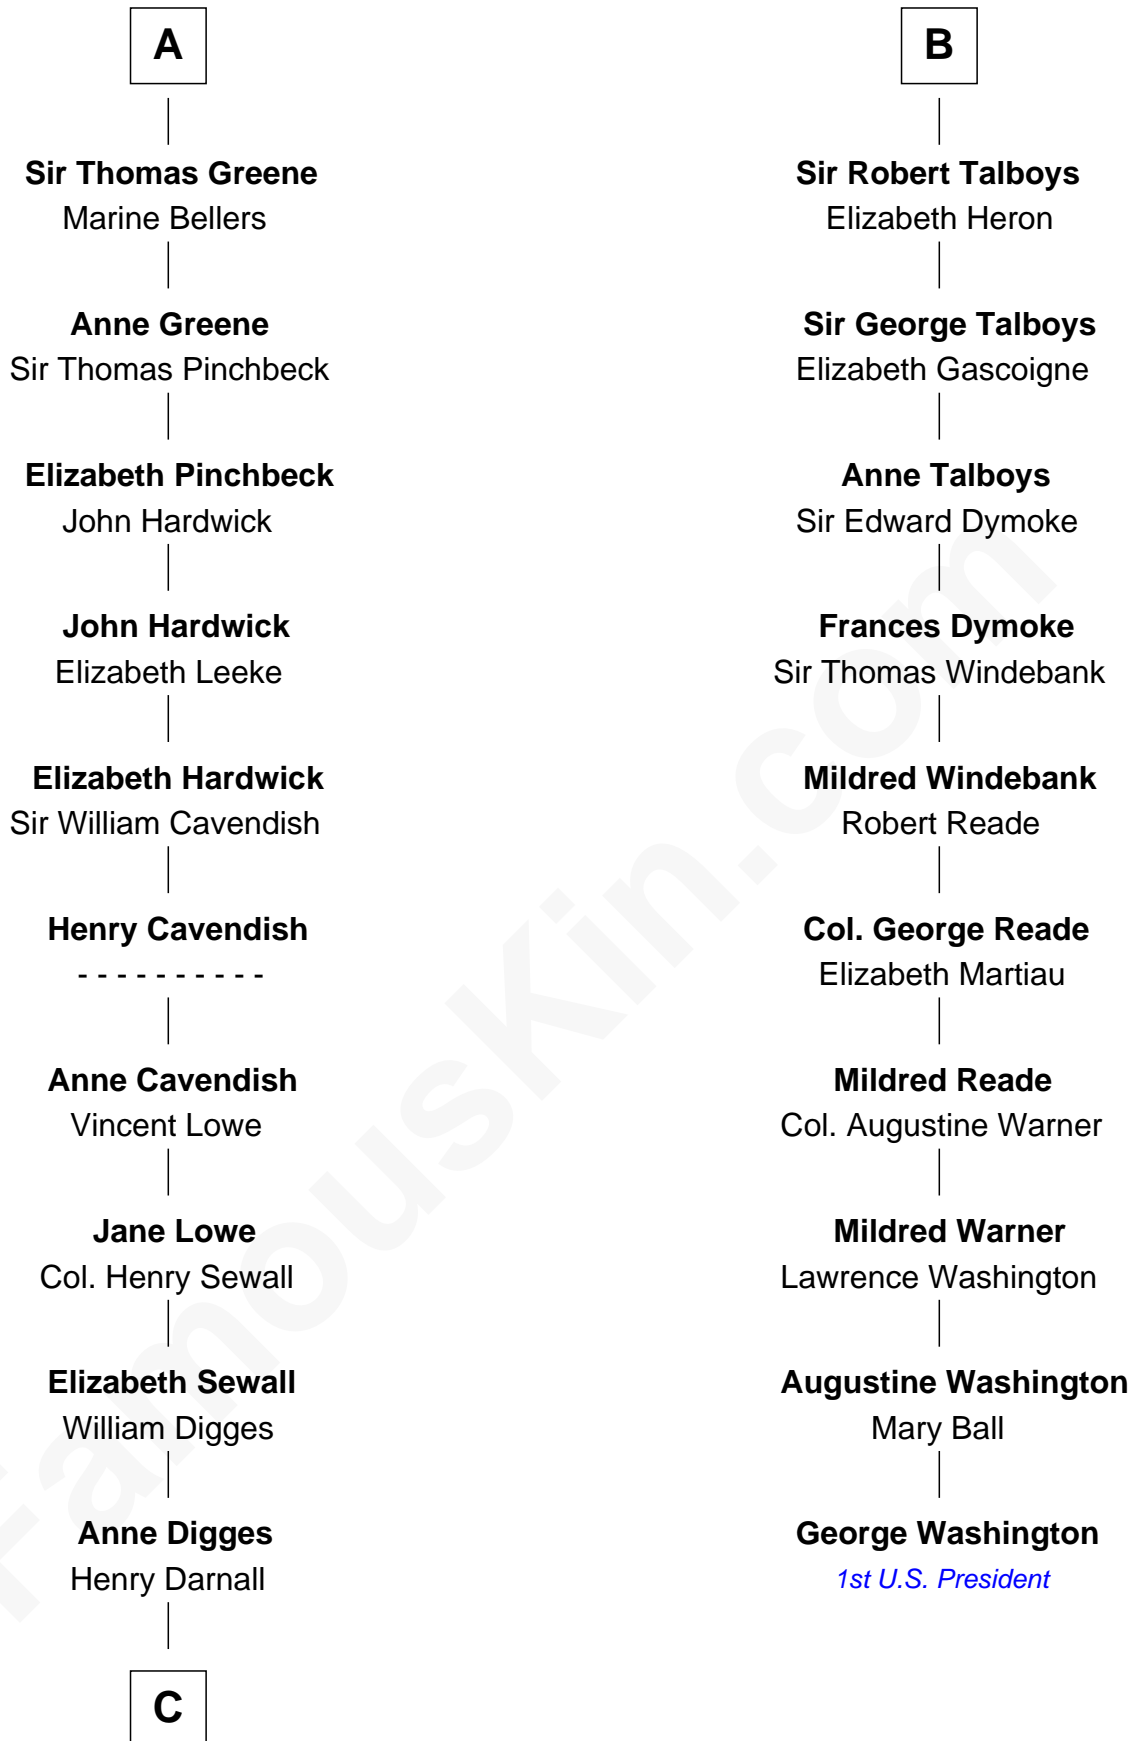

FamousKin.com Relationship Chart of

John Carroll

Founder of Georgetown University

16th cousin 2 times removed of

George Washington

1st U.S. President

Sir Humphrey de Bohun

Maud of Eu

Pernel le Boteler

Sir Gilbert Talbot

Sir Richard Talbot

Ankaret le Strange

Mary Talbot

Sir Thomas Greene

A

Eleanor de Bohun

Sir John de Verdun

Maud de Verdun

Sir John de Grey

Sir Roger de Grey

Elizabeth de Hastings

Sir Reynold de Grey

Eleanor le Strange

Sir Reynold Grey

Margaret de Ros

Margaret Grey

Sir William Bonville

Elizabeth Bonville

William Talboys

B

C

—
Eleanor Darnall