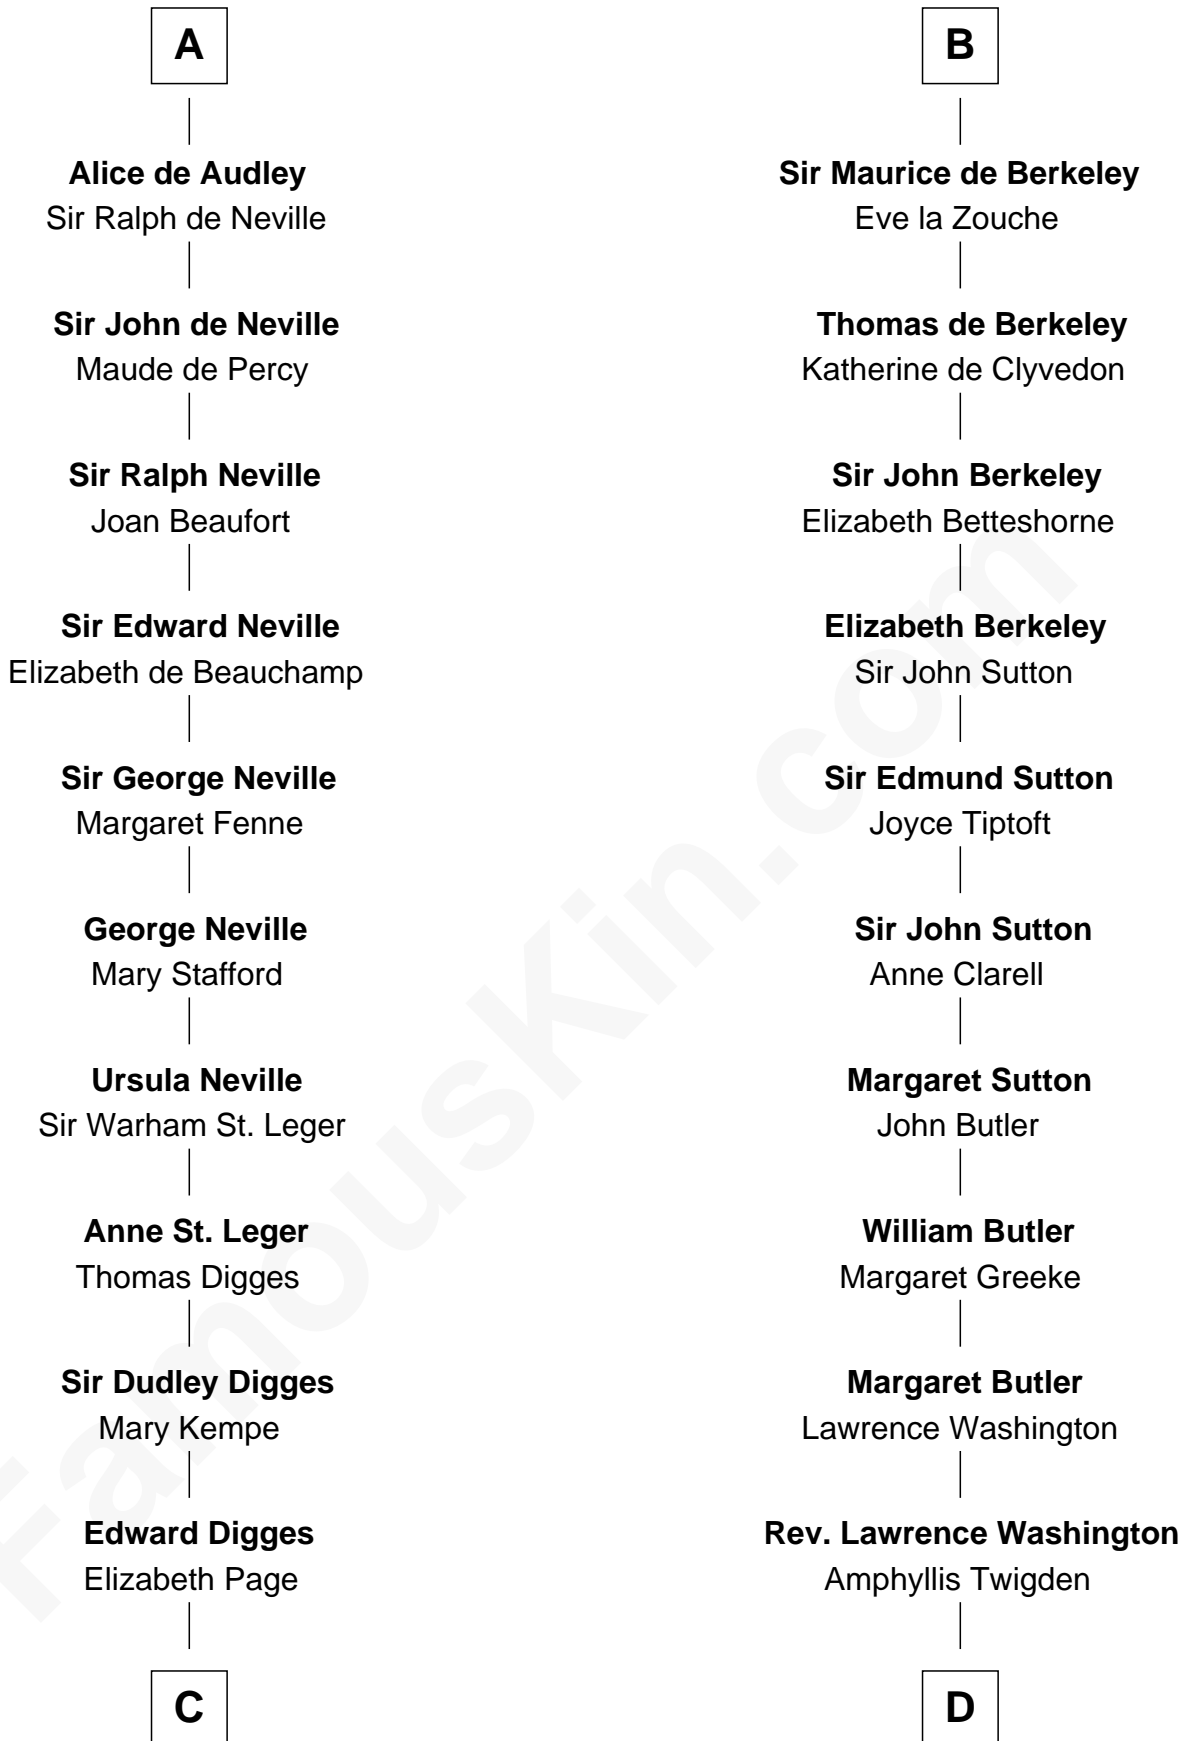

FamousKin.com Relationship Chart of

John Carroll

Founder of Georgetown University

20th cousin of

George Washington

1st U.S. President

Malcolm III of Scotland

St. Margaret of Scotland

Maud of Scotland
Henry I, King of England

Maud of England
Geoffrey Plantagenet

Henry II, King of England
Ida de Tony

Sir William Longespee
Ela of Salisbury

William Longespee
Idoine de Camville

Ela Longespee
Sir James de Audley

Sir Hugh I de Audley
Iseult de Mortimer

A

Maud of Scotland
Henry I, King of England

Maud of England
Geoffrey Plantagenet

Henry II, King of England
Eleanor of Aquitaine

John, King of England
----- De Warenne

Sir Richard FitzRoy
Rose de Dover

Isabel de Dover
Sir Maurice de Berkeley

Sir Thomas de Berkeley
Joan de Ferrers

B

C

William Digges
Elizabeth Sewall

Anne Digges
Henry Darnall

Eleanor Darnall
Daniel Carroll