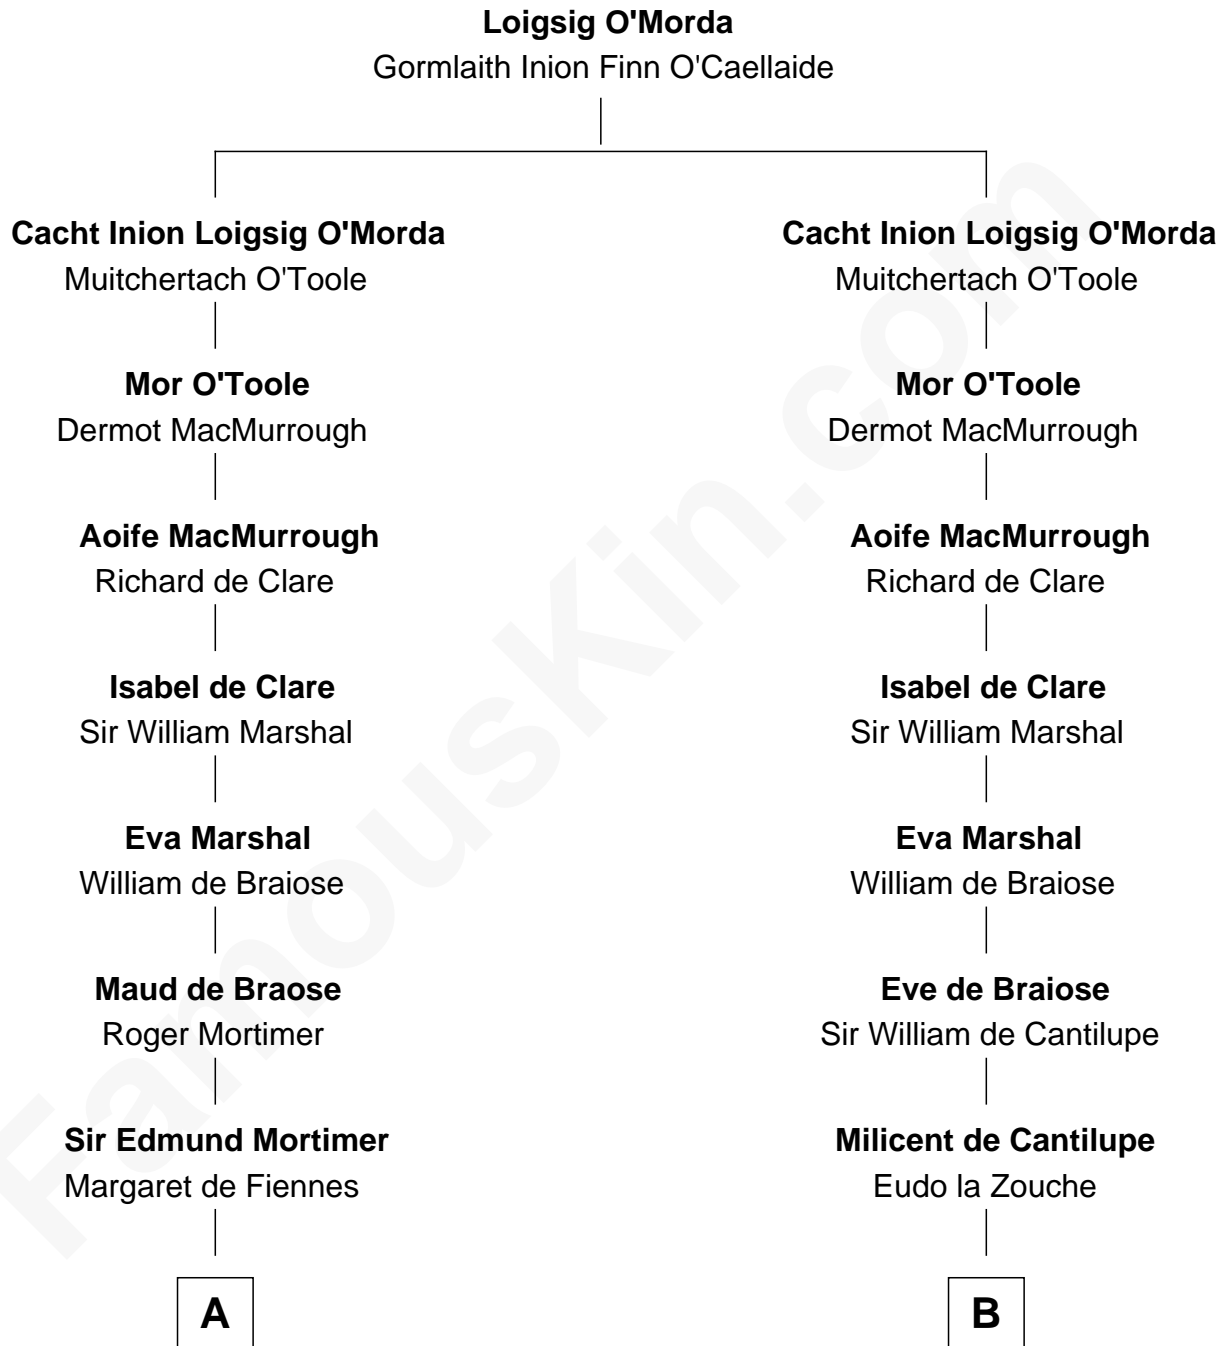

FamousKin.com

Relationship Chart of John Carroll

Founder of Georgetown University

20th cousin 1 time removed of

George Washington

1st U.S. President

C

Edward Digges
Elizabeth Page

William Digges
Elizabeth Sewall

Anne Digges
Henry Darnall

Eleanor Darnall
Daniel Carroll

John Carroll
Founder, Georgetown University

D

John Washington
Anne Pope

Lawrence Washington
Mildred Warner

Augustine Washington
Mary Ball