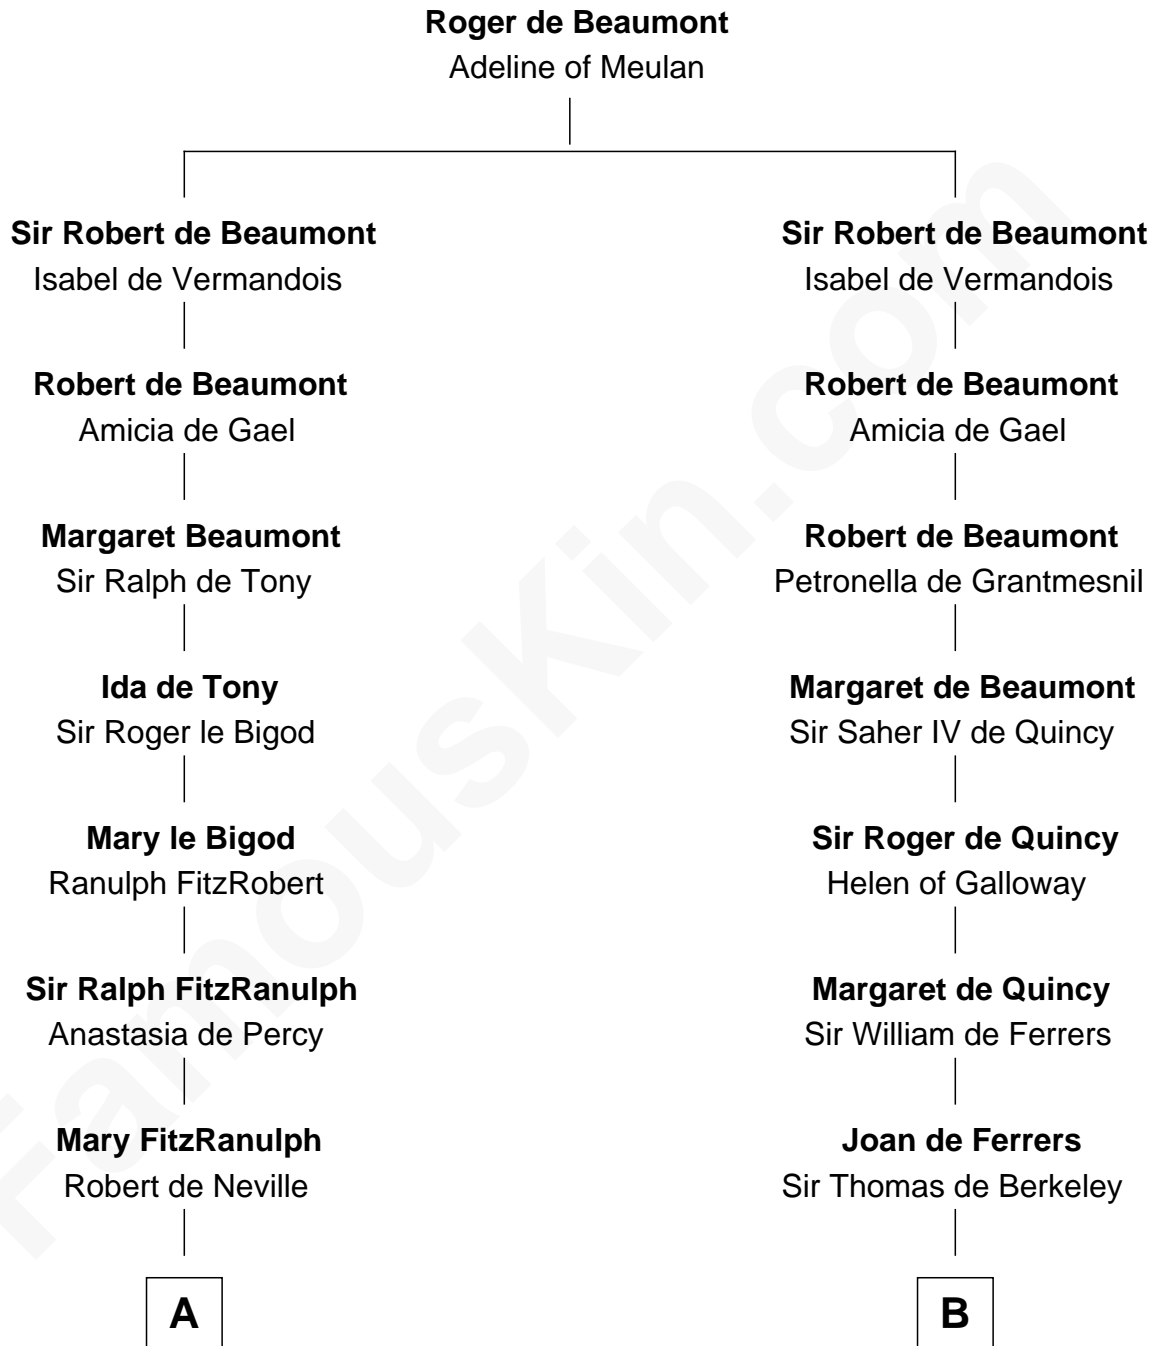

## Relationship Chart of

### John Carroll

*Founder of Georgetown University*

20th cousin 1 time removed of

### George Washington

*1st U.S. President*

**C**

**Edward Digges**  
Elizabeth Page

**William Digges**  
Elizabeth Sewall

**Anne Digges**  
Henry Darnall

**Eleanor Darnall**  
Daniel Carroll

**John Carroll**  
*Founder, Georgetown University*