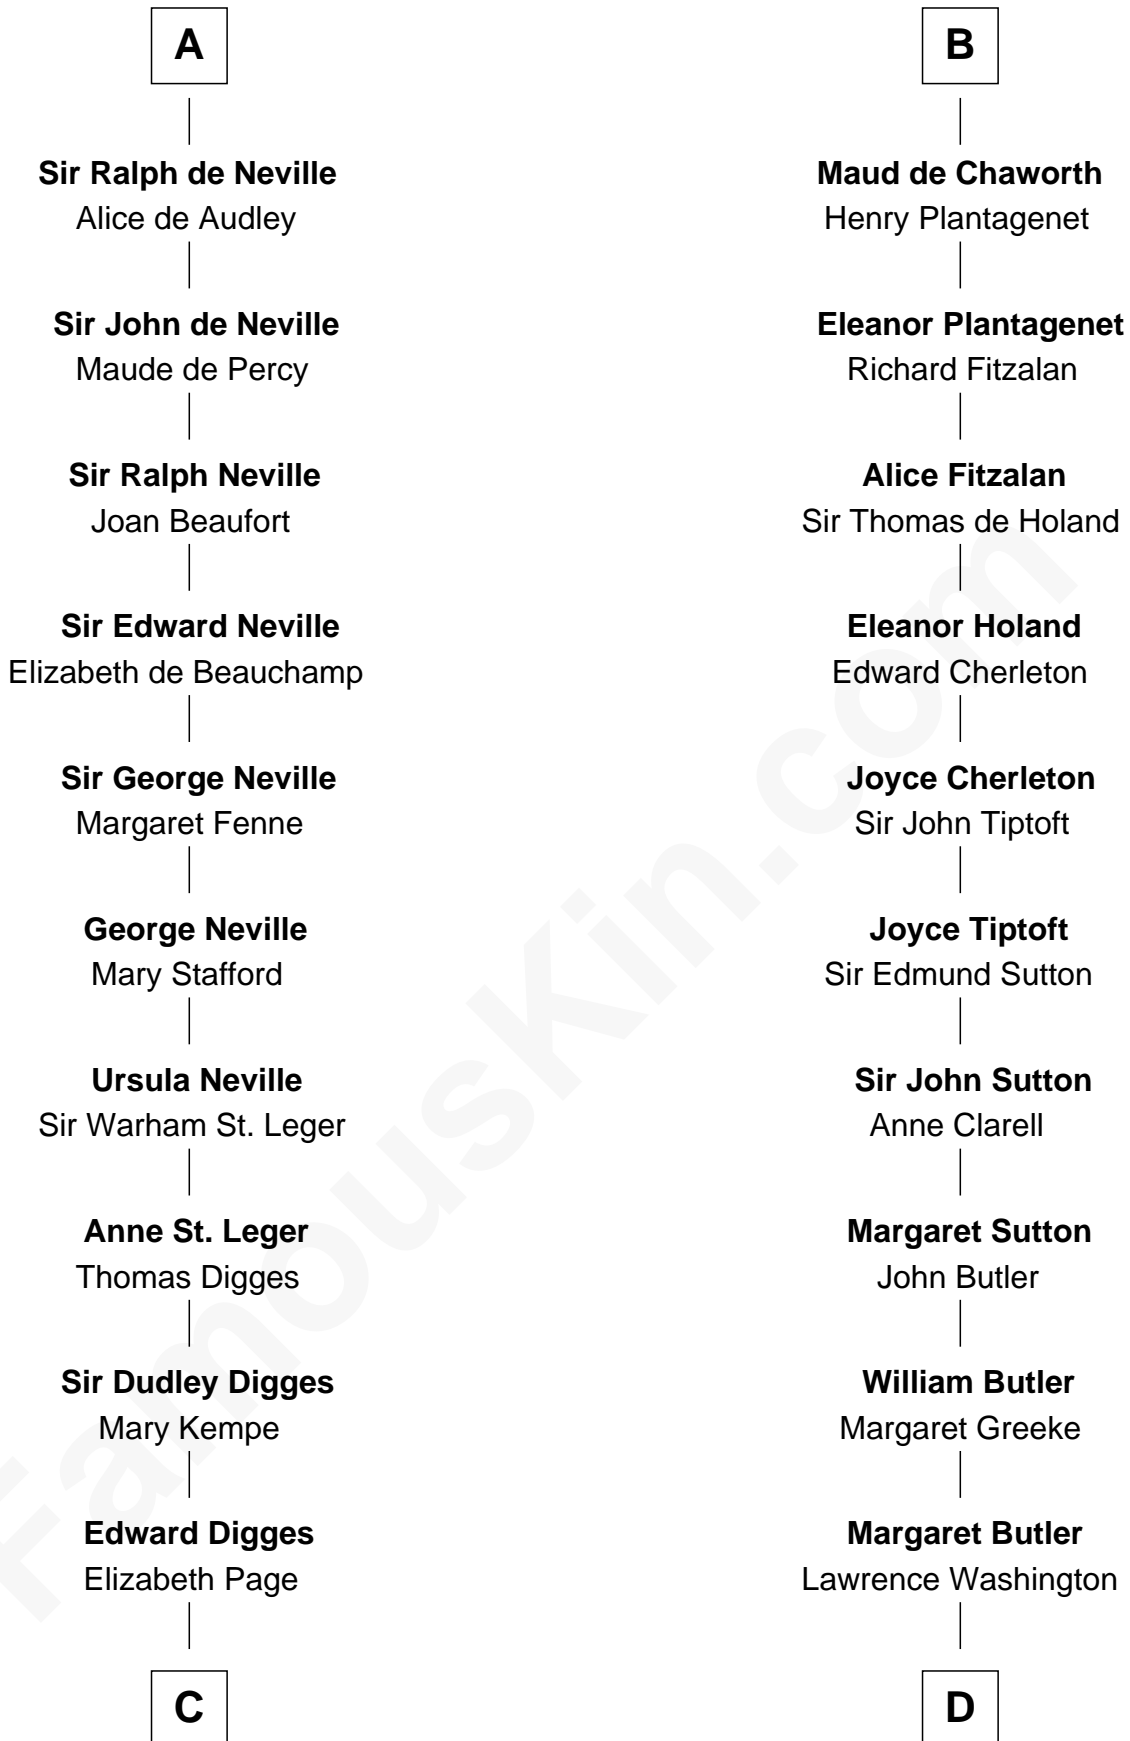

# FamousKin.com Relationship Chart of

**John Carroll**

*Founder of Georgetown University*

20th cousin 1 time removed of

**George Washington**

*1st U.S. President*

**C**

**William Digges**  
Elizabeth Sewall

**Anne Digges**  
Henry Darnall

**Eleanor Darnall**  
Daniel Carroll

**John Carroll**  
*Founder, Georgetown University*

**D**

**Rev. Lawrence Washington**  
Amphyllis Twigden

**John Washington**  
Anne Pope

**Lawrence Washington**  
Mildred Warner

**Augustine Washington**  
Mary Ball

**George Washington**  
*1st U.S. President*