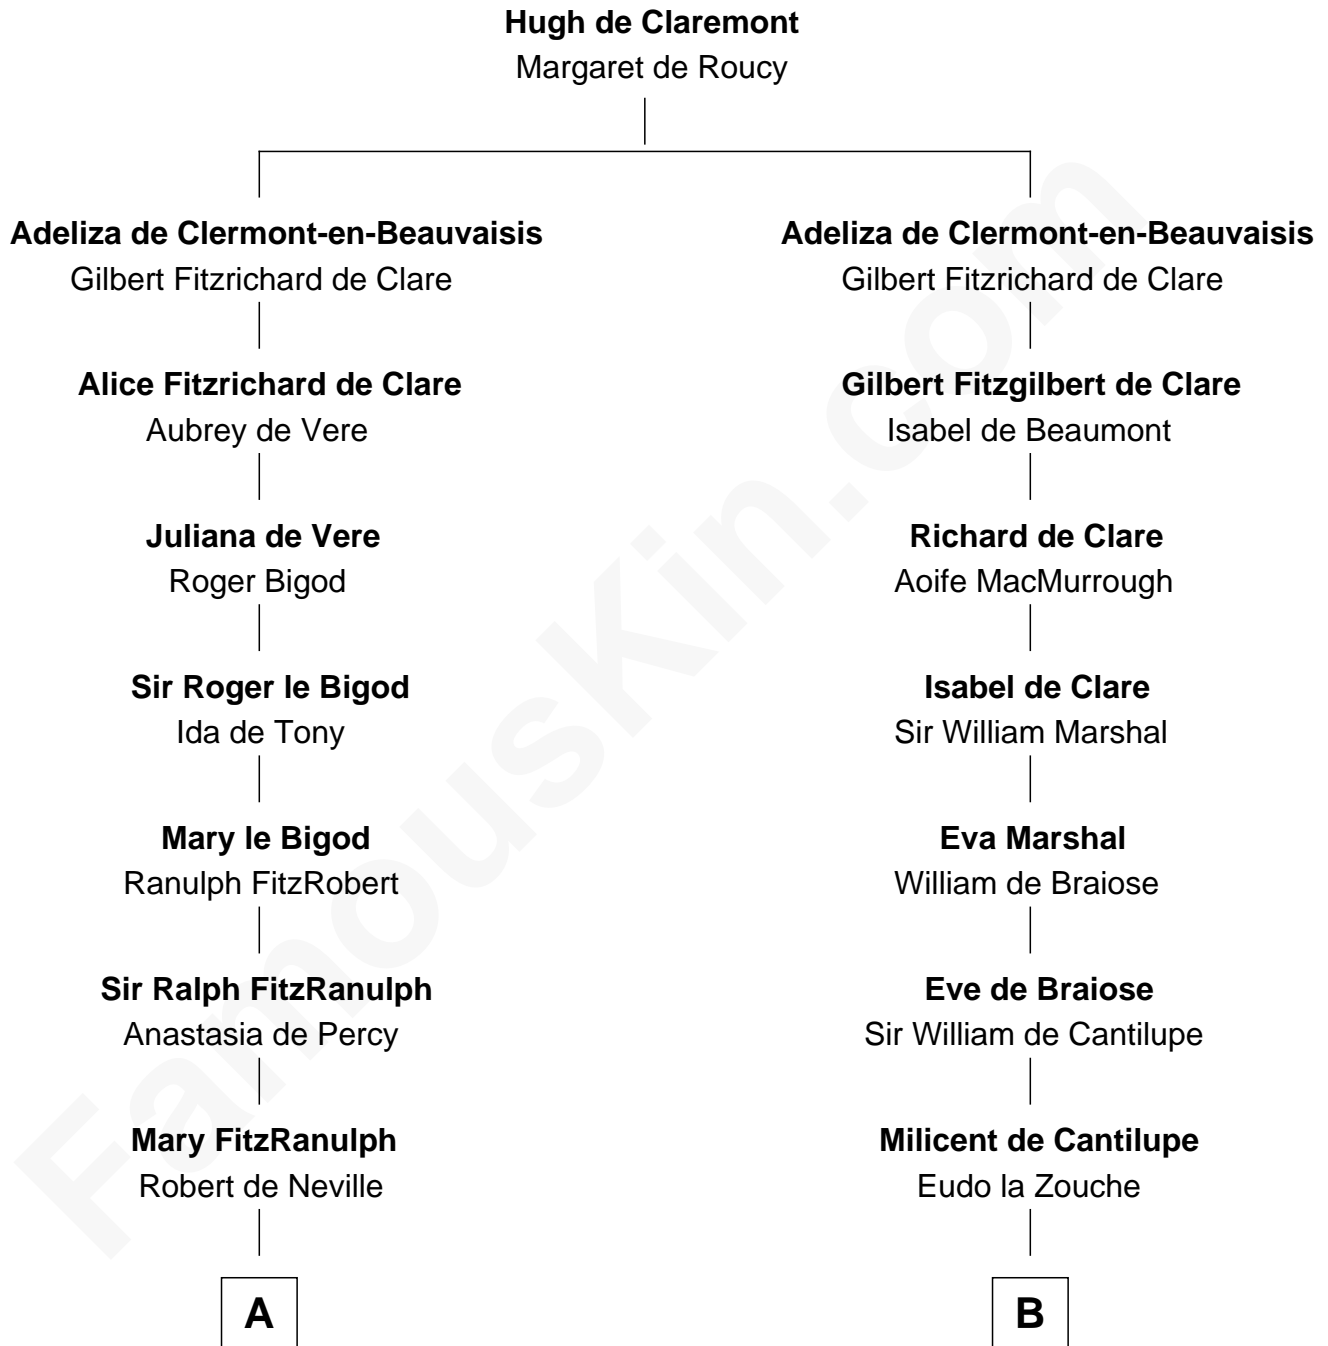

FamousKin.com

Relationship Chart of

John Carroll

Founder of Georgetown University

20th cousin 1 time removed of

George Washington

1st U.S. President

C

Edward Digges
Elizabeth Page

William Digges
Elizabeth Sewall

Anne Digges
Henry Darnall

Eleanor Darnall
Daniel Carroll

John Carroll
Founder, Georgetown University

D

John Washington
Anne Pope

Lawrence Washington
Mildred Warner

Augustine Washington
Mary Ball

George Washington
1st U.S. President

FamousKin.com