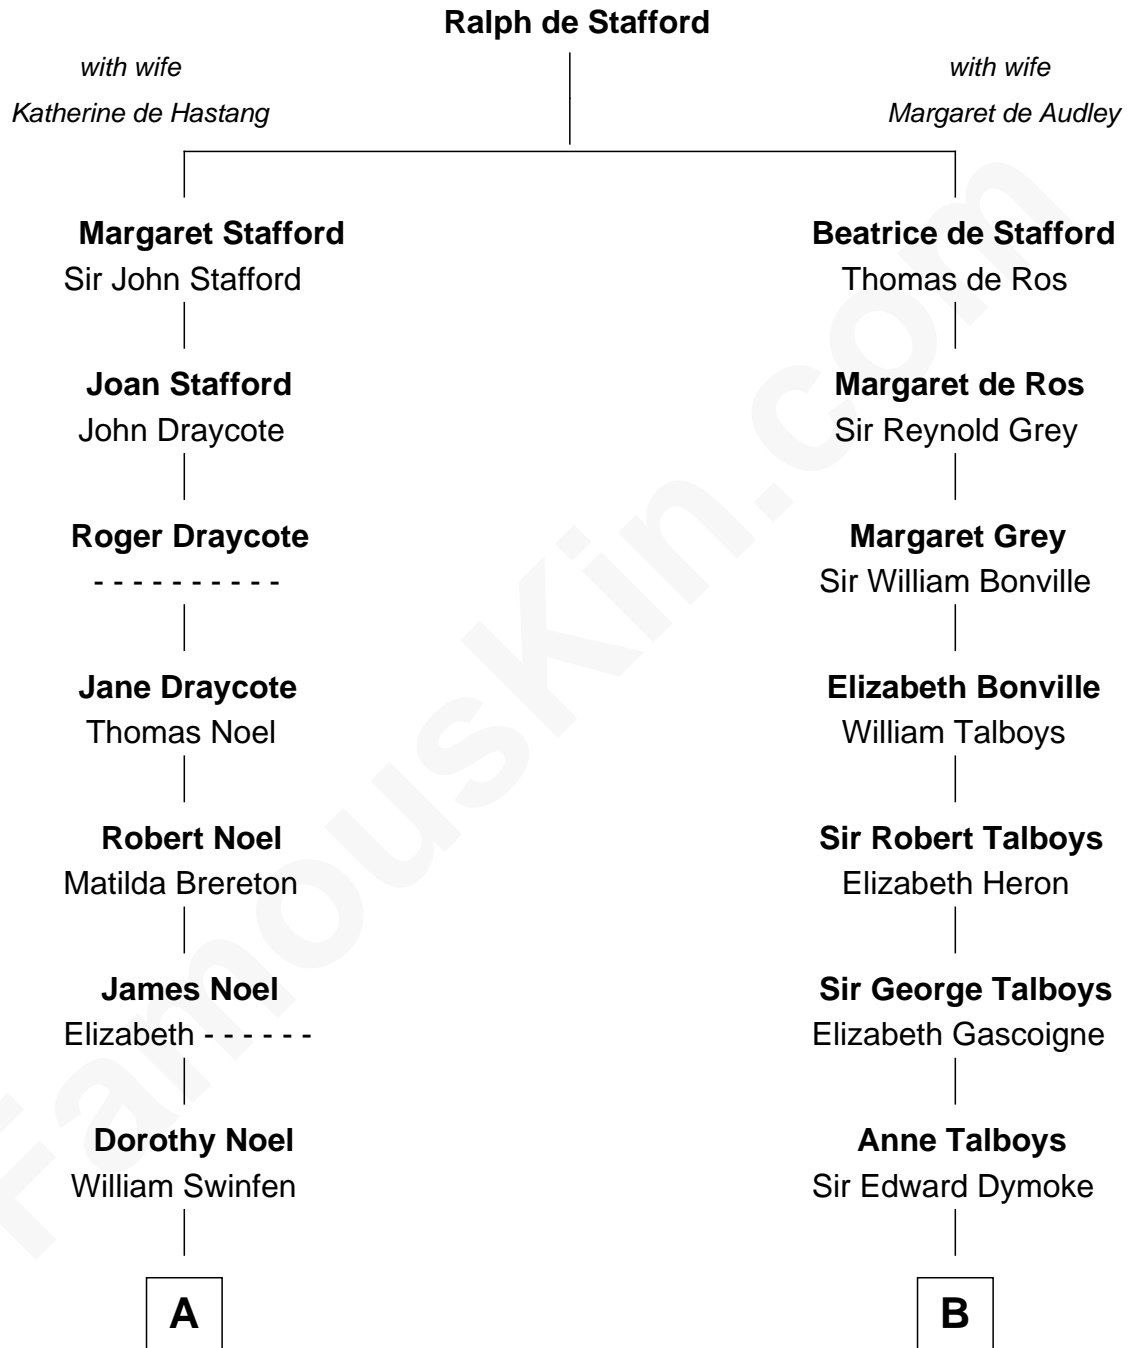

FamousKin.com

Relationship Chart of

John Carroll

Founder of Georgetown University

13th cousin 1 time removed of

George Washington

1st U.S. President

A

Arthur Swinfen

Alice Ragdale

Elizabeth Swinfen

John Dugdale

Mary Dugdale

Richard Sewall

Col. Henry Sewall

Jane Lowe