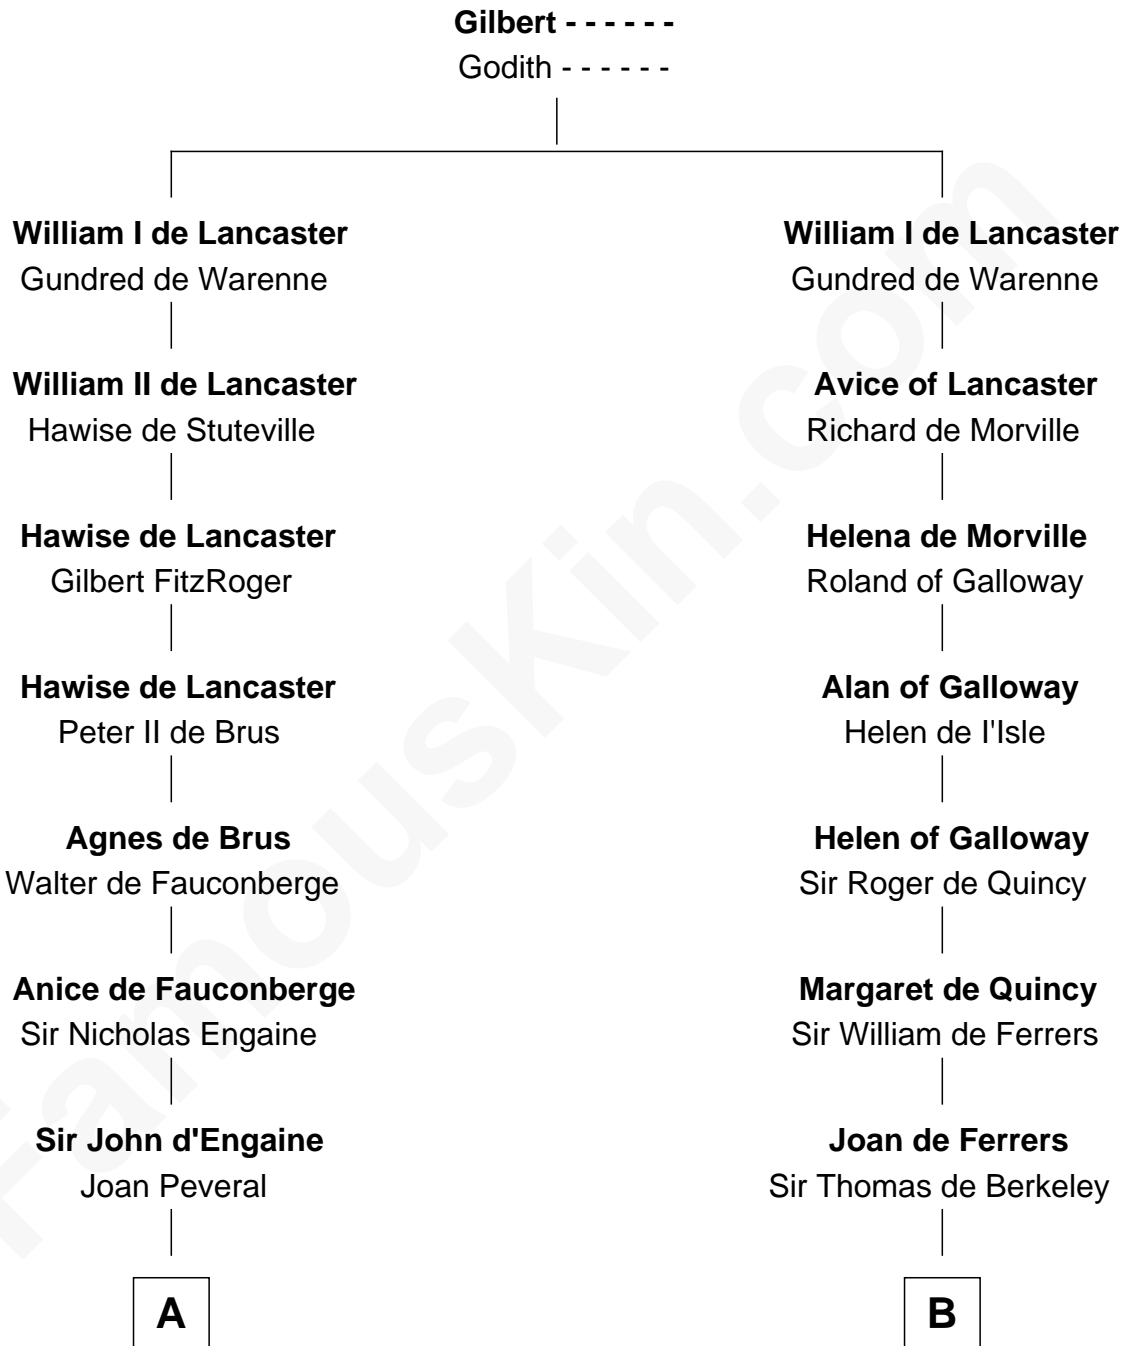

FamousKin.com Relationship Chart of

John Carroll

Founder of Georgetown University

20th cousin of

George Washington

1st U.S. President

C

Elizabeth Sewall

William Digges

Anne Digges

Henry Darnall

Eleanor Darnall

Daniel Carroll

John Carroll

Founder, Georgetown University

D