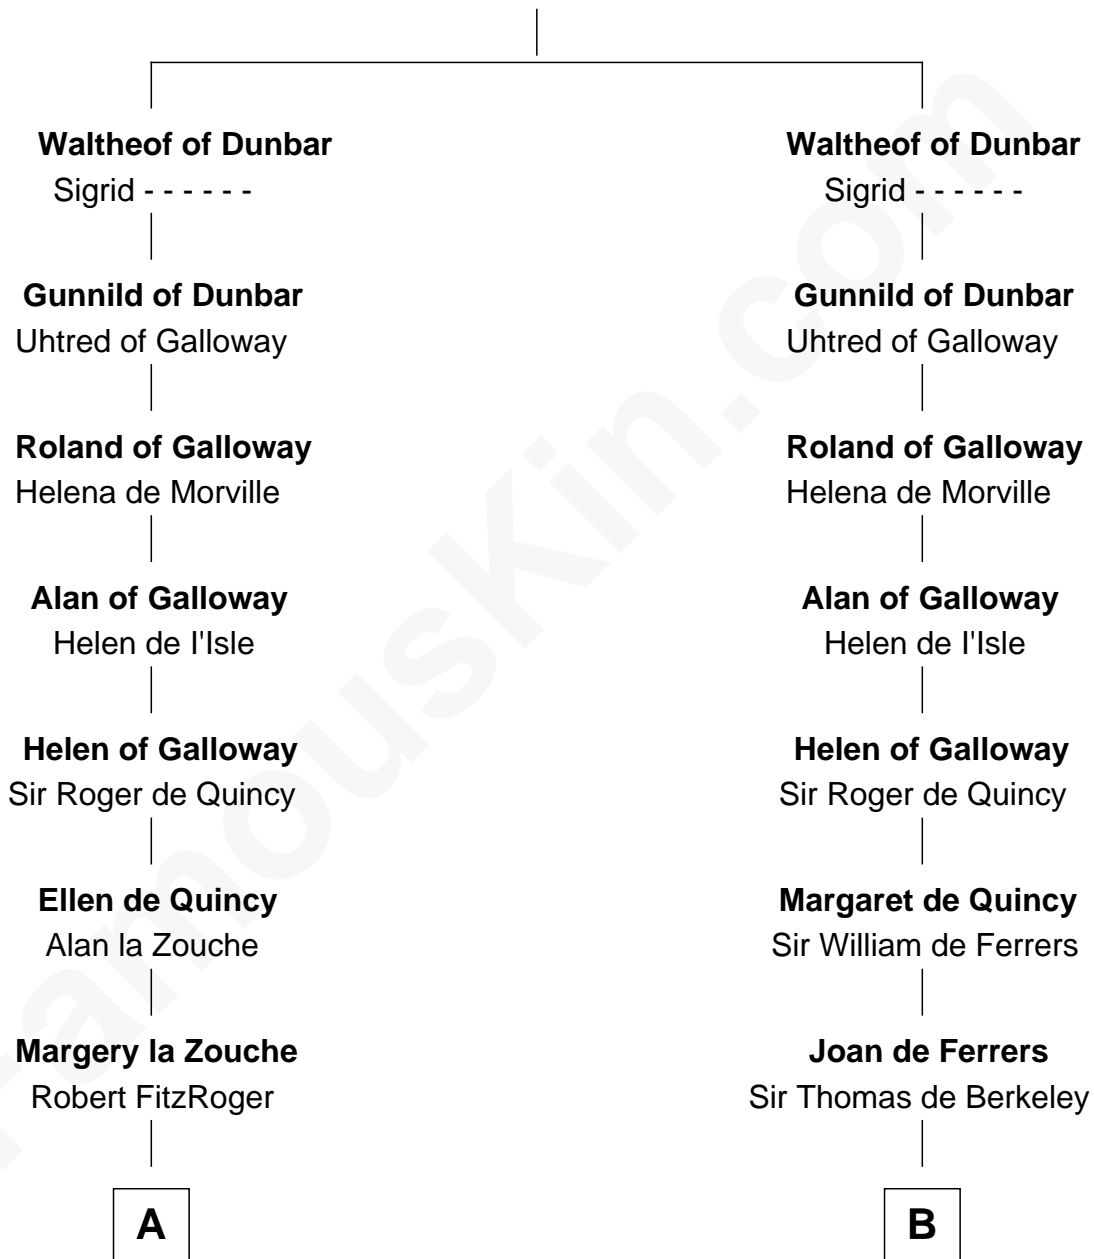

# FamousKin.com Relationship Chart of

**John Carroll**

*Founder of Georgetown University*

20th cousin 1 time removed of

**George Washington**

*1st U.S. President*

**Gospatric I of Northumbria**

**C**

**Edward Digges**  
Elizabeth Page

**William Digges**  
Elizabeth Sewall

**Anne Digges**  
Henry Darnall

**Eleanor Darnall**  
Daniel Carroll

**John Carroll**  
*Founder, Georgetown University*

**D**

**John Washington**  
Anne Pope