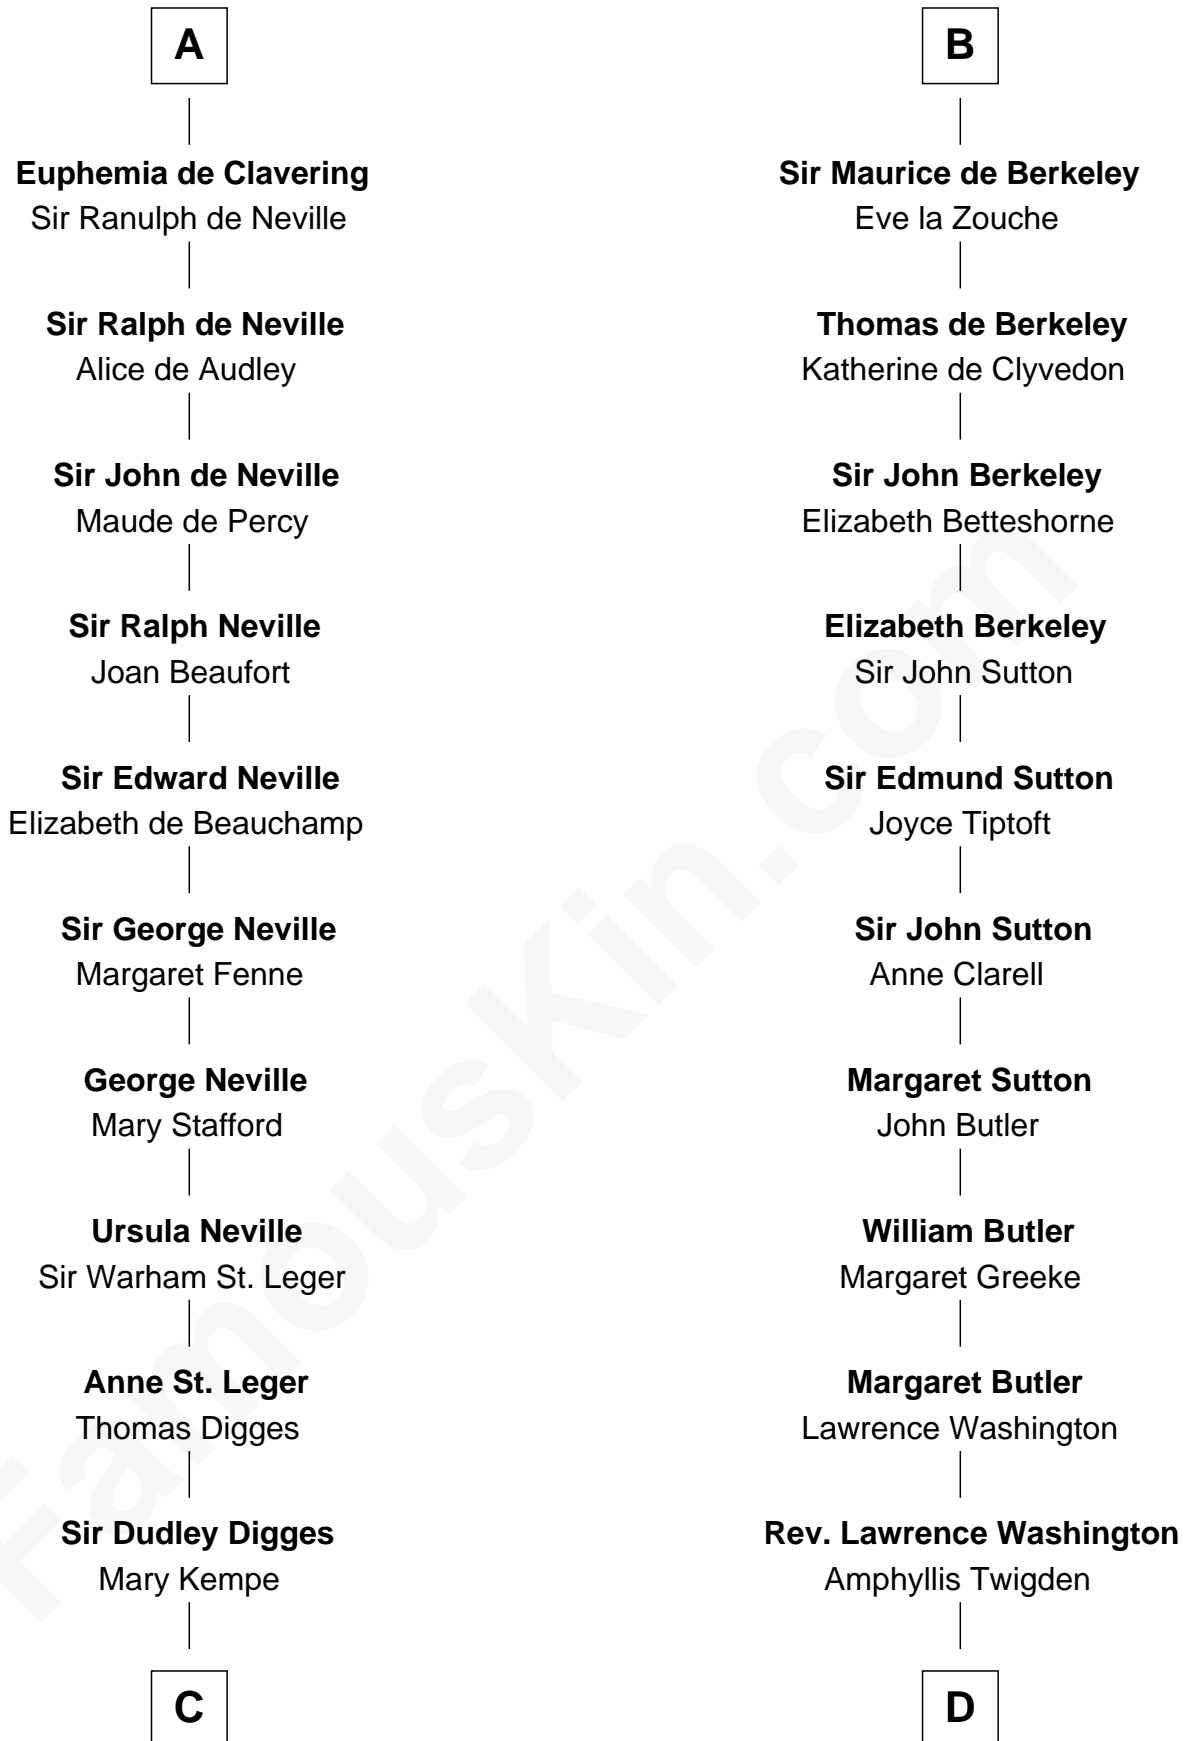

# FamousKin.com Relationship Chart of

**John Carroll**

*Founder of Georgetown University*

20th cousin 1 time removed of

**George Washington**

*1st U.S. President*

**Gospatric I of Northumbria**

**C**

**Edward Digges**  
Elizabeth Page

**William Digges**  
Elizabeth Sewall

**Anne Digges**  
Henry Darnall

**Eleanor Darnall**  
Daniel Carroll

**John Carroll**  
*Founder, Georgetown University*

**D**

**John Washington**  
Anne Pope

**Lawrence Washington**  
Mildred Warner

**Augustine Washington**  
Mary Ball

**George Washington**  
*1st U.S. President*

FamousKin.com