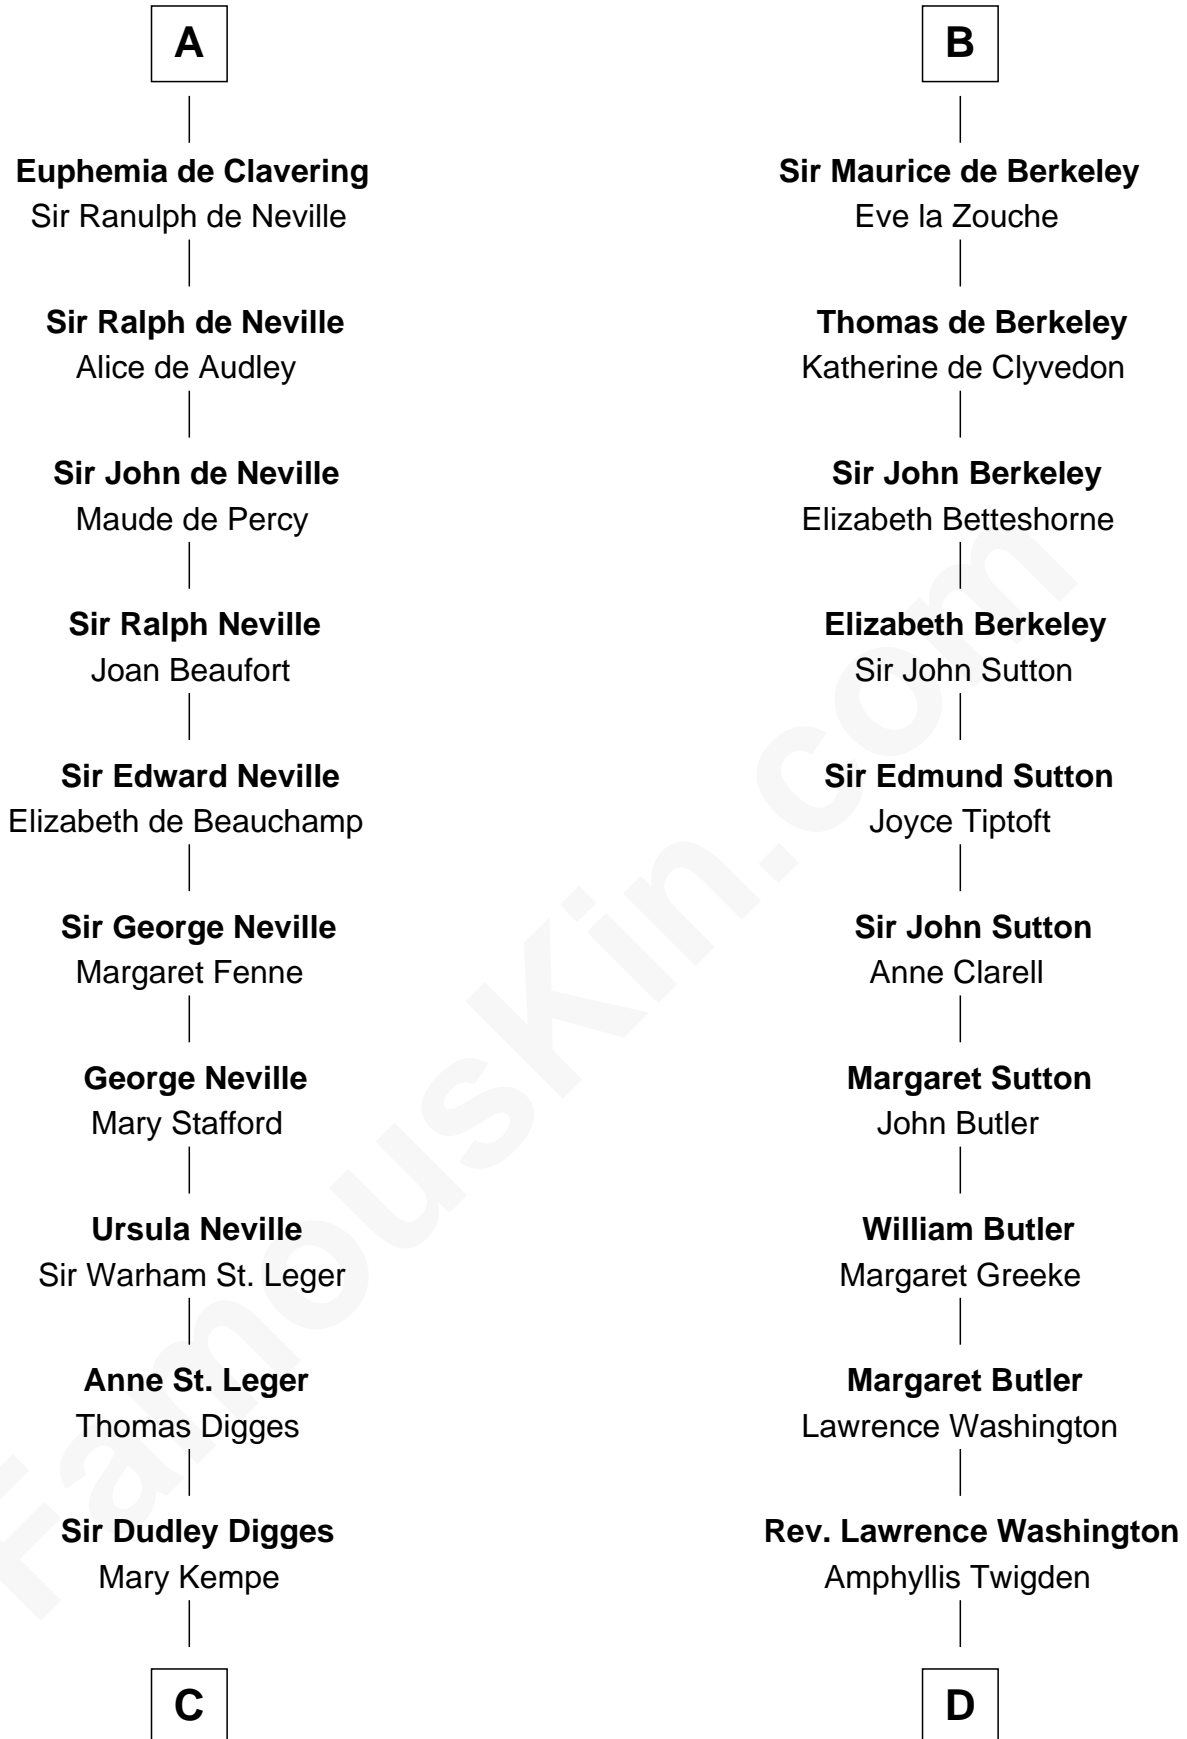

## Relationship Chart of

### John Carroll

Founder of Georgetown University

20th cousin 1 time removed of

### George Washington

1st U.S. President

Hugh de Grantmesnil

-----

**C**

**Edward Digges**  
Elizabeth Page

**William Digges**  
Elizabeth Sewall

**Anne Digges**  
Henry Darnall

**Eleanor Darnall**  
Daniel Carroll

**John Carroll**  
*Founder, Georgetown University*

**D**

**John Washington**  
Anne Pope

**Lawrence Washington**  
Mildred Warner

**Augustine Washington**  
Mary Ball

**George Washington**  
*1st U.S. President*