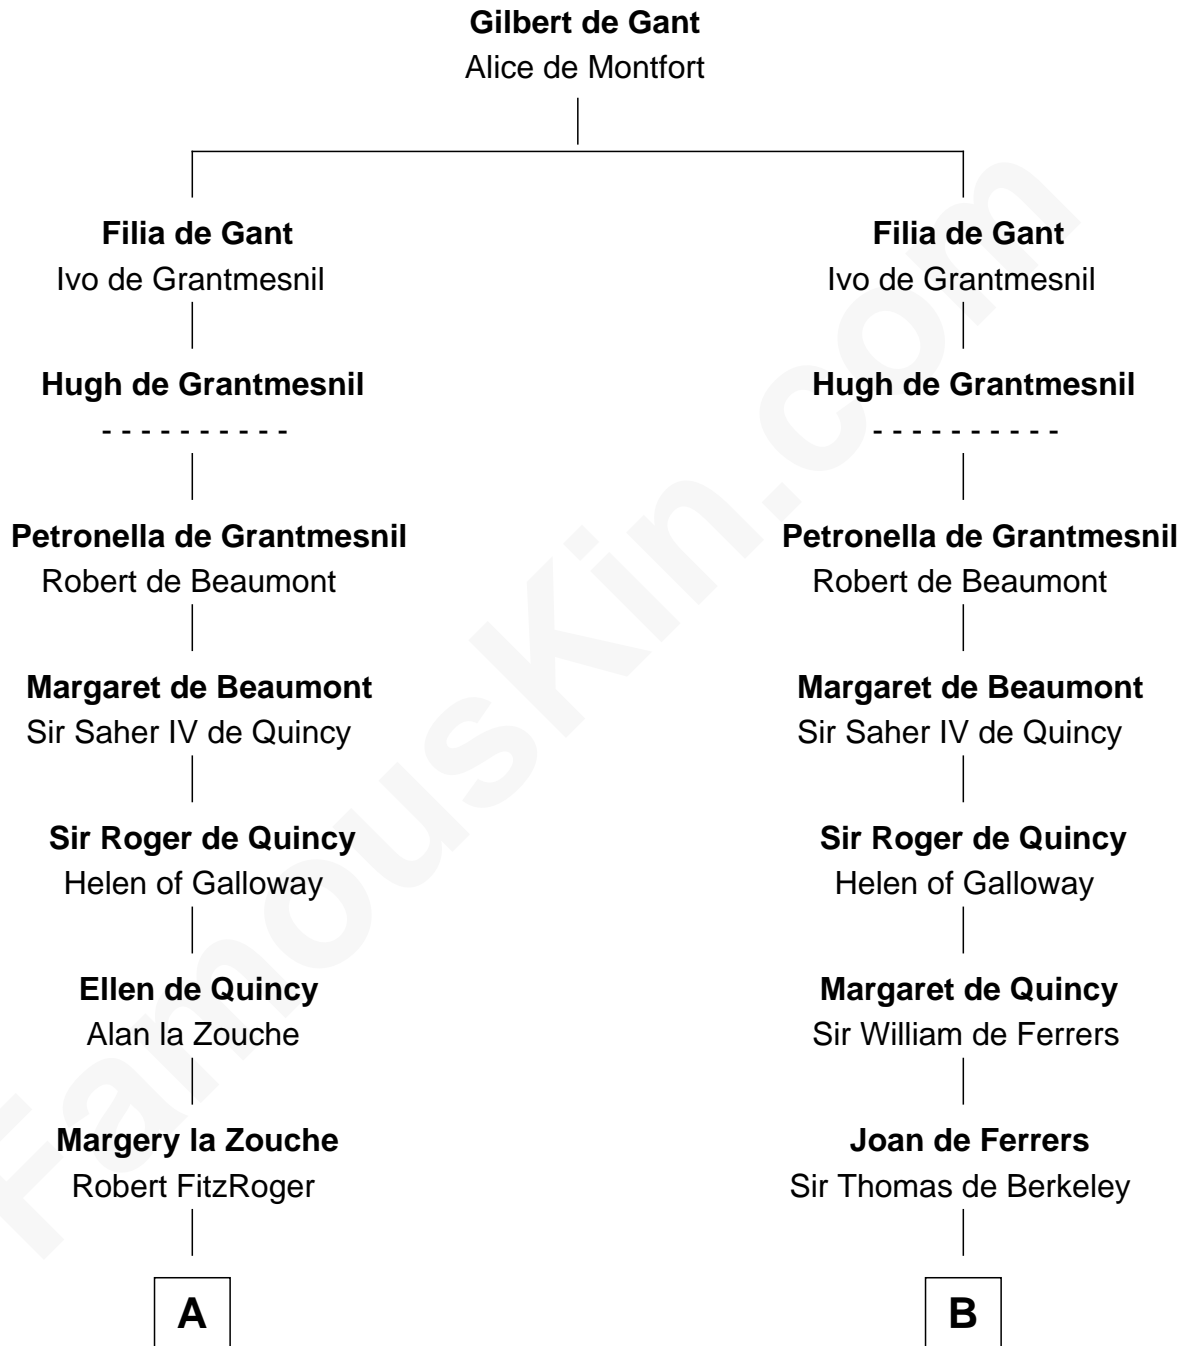

## Relationship Chart of

### John Carroll

Founder of Georgetown University

20th cousin 1 time removed of

### George Washington

1st U.S. President

**C**

**Edward Digges**  
Elizabeth Page

**William Digges**  
Elizabeth Sewall

**Anne Digges**  
Henry Darnall

**Eleanor Darnall**  
Daniel Carroll

**John Carroll**  
*Founder, Georgetown University*