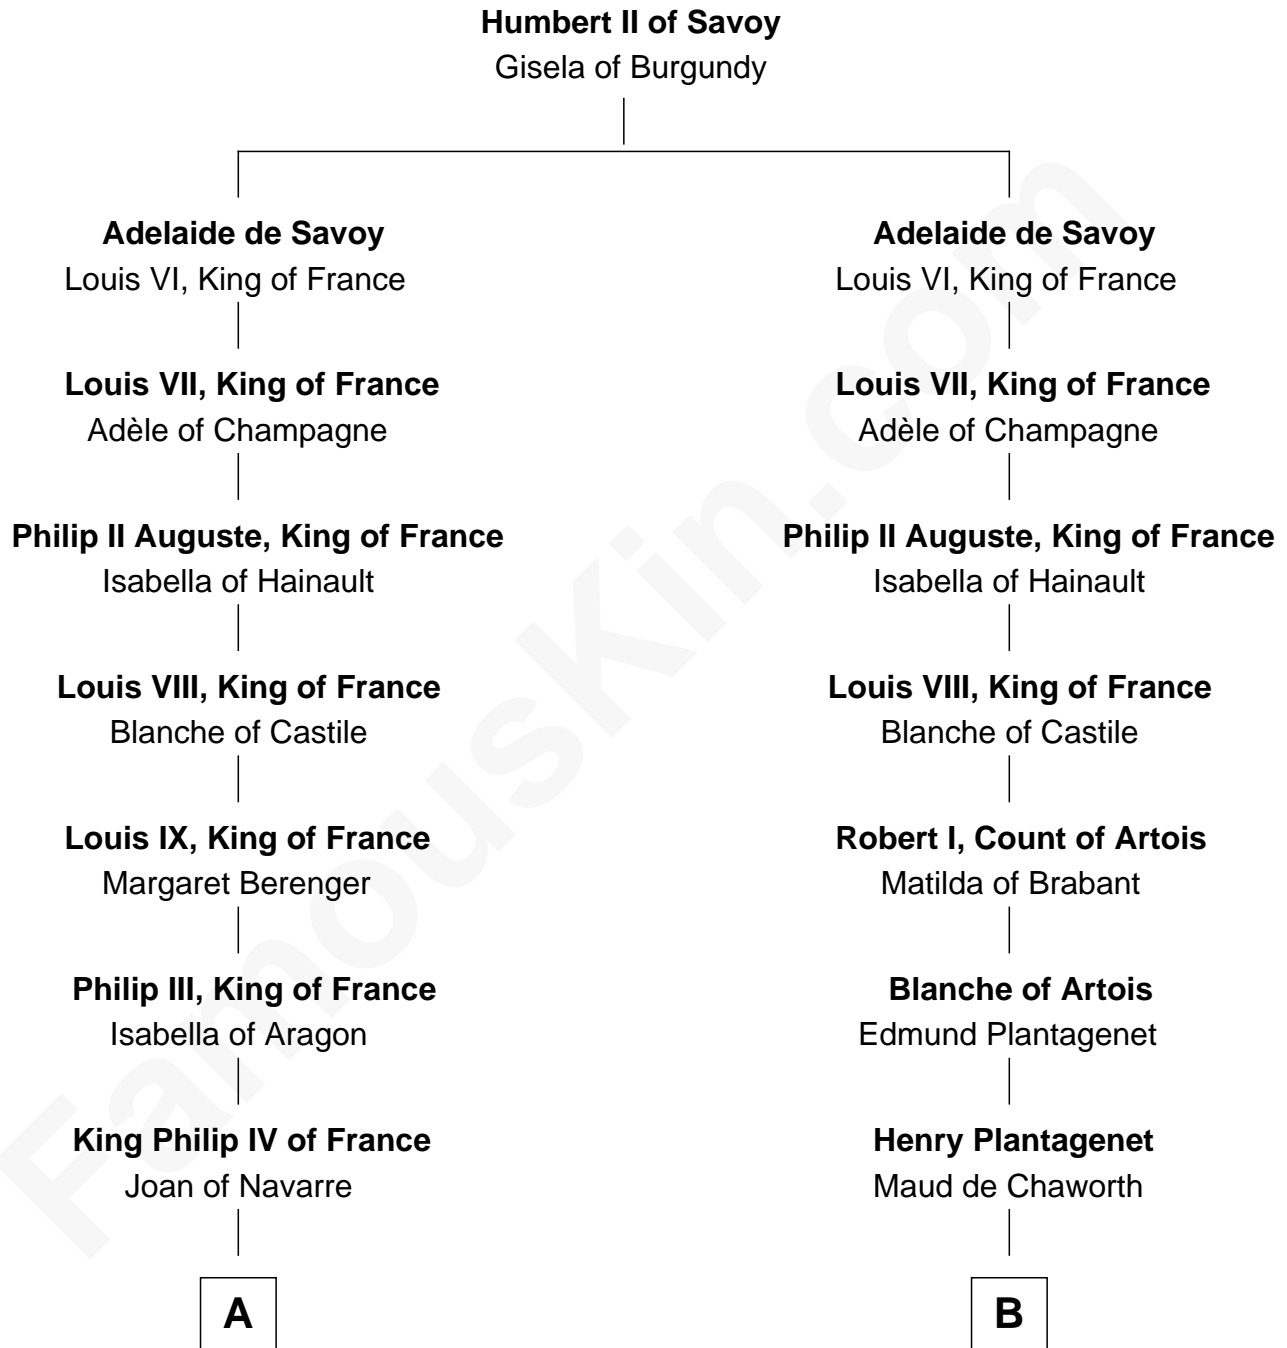

FamousKin.com

Relationship Chart of

John Carroll

Founder of Georgetown University

20th cousin 1 time removed of

George Washington

1st U.S. President

C

Edward Digges
Elizabeth Page

William Digges
Elizabeth Sewall

Anne Digges
Henry Darnall

Eleanor Darnall
Daniel Carroll

John Carroll
Founder, Georgetown University

D

John Washington
Anne Pope

Lawrence Washington
Mildred Warner