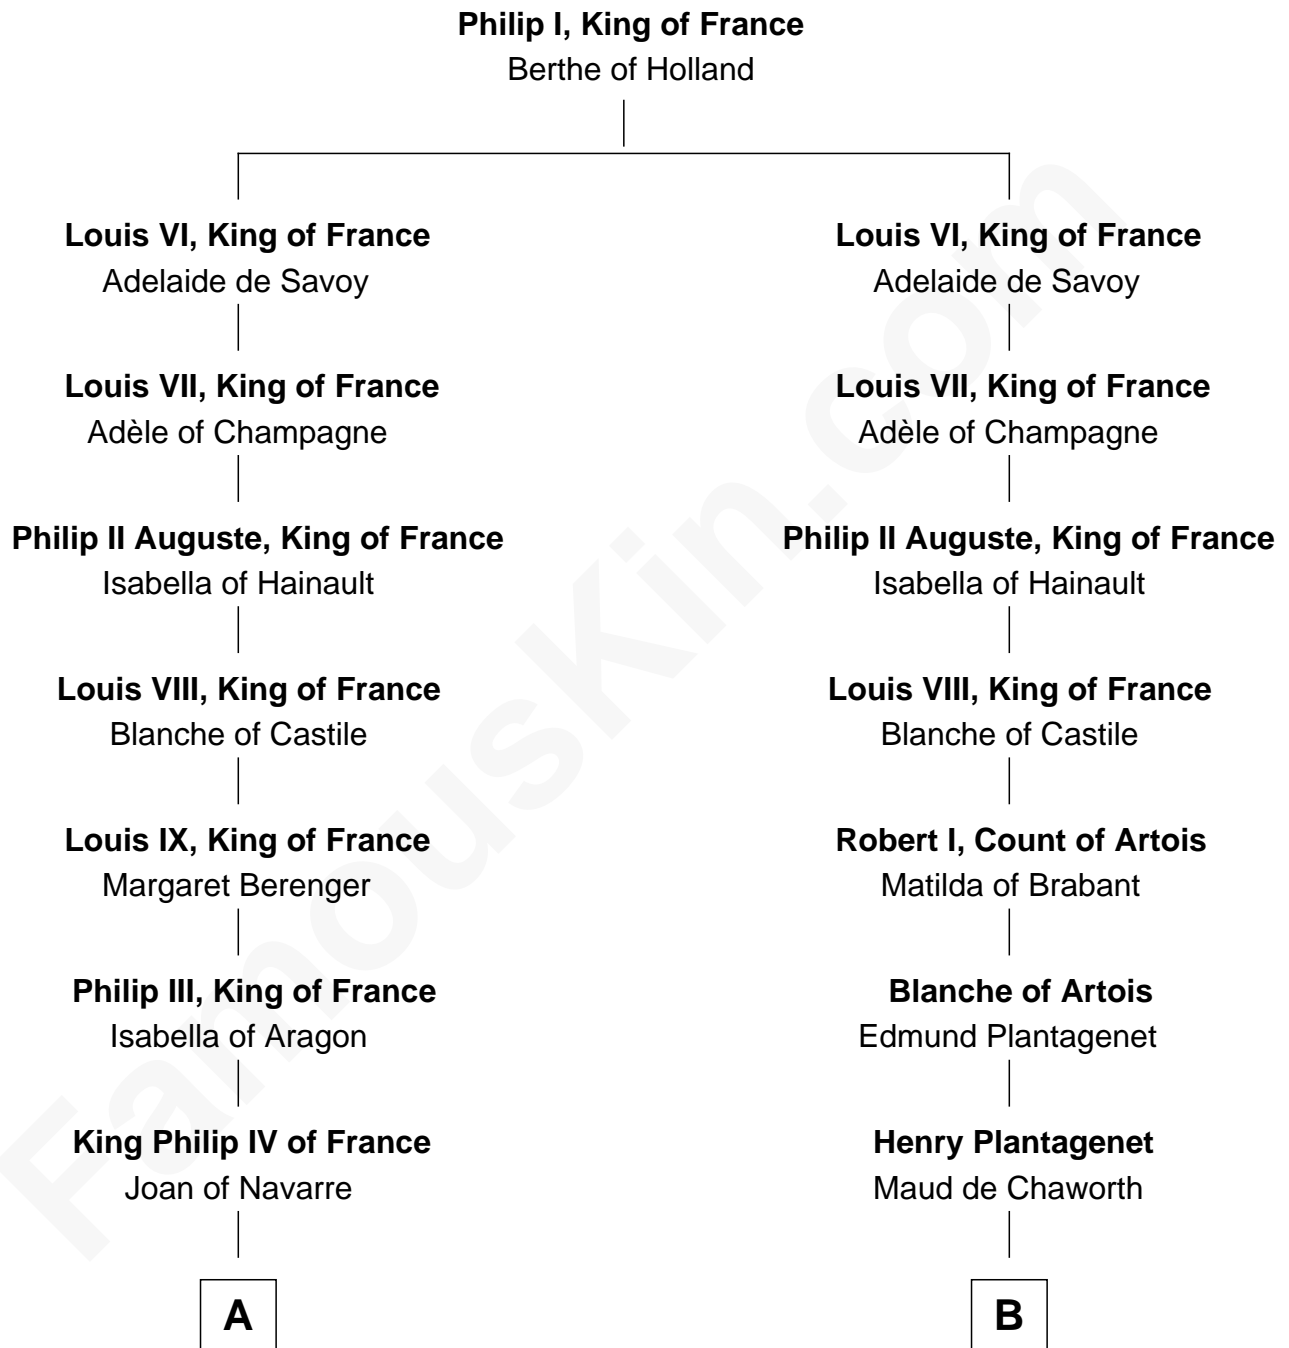

FamousKin.com

Relationship Chart of

John Carroll

Founder of Georgetown University

20th cousin 1 time removed of

George Washington

1st U.S. President

C

Edward Digges
Elizabeth Page

William Digges
Elizabeth Sewall

Anne Digges
Henry Darnall

Eleanor Darnall
Daniel Carroll

John Carroll
Founder, Georgetown University

D

John Washington
Anne Pope

Lawrence Washington
Mildred Warner