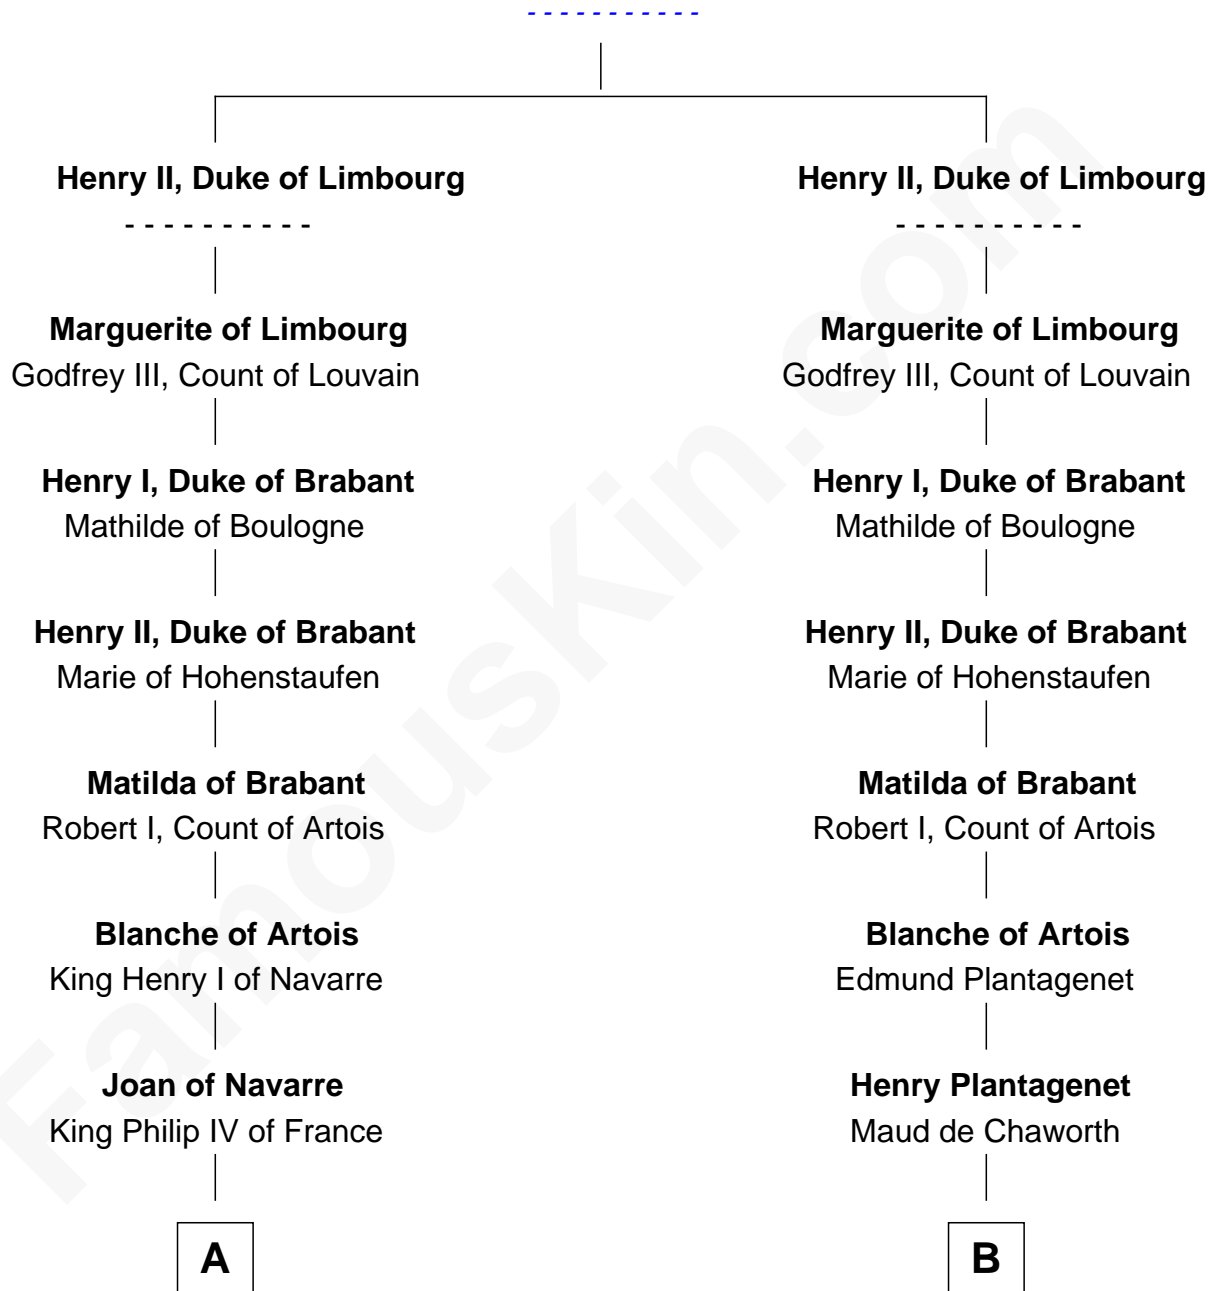

FamousKin.com

Relationship Chart of

John Carroll

Founder of Georgetown University

20th cousin 1 time removed of

George Washington

1st U.S. President

Waleran, Duke of Lower Lorraine

C

Edward Digges

Elizabeth Page

William Digges

Elizabeth Sewall

Anne Digges

Henry Darnall

Eleanor Darnall

Daniel Carroll

John Carroll

Founder, Georgetown University

D

John Washington

Anne Pope

Lawrence Washington

Mildred Warner

Augustine Washington

Mary Ball

George Washington

1st U.S. President