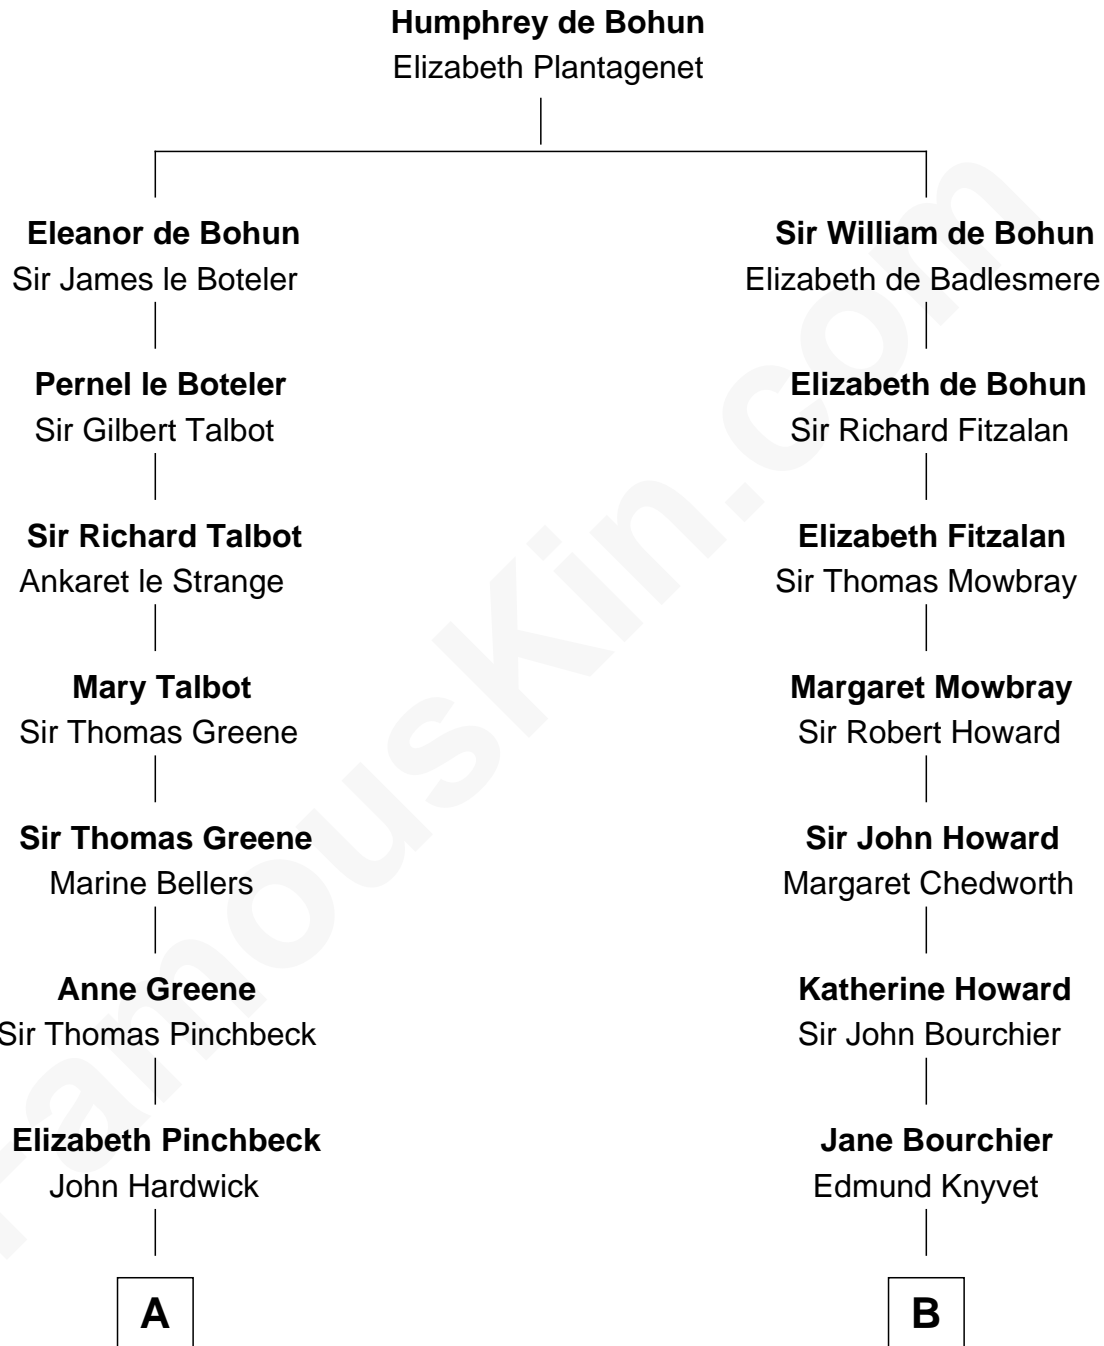

FamousKin.com

Relationship Chart of

John Carroll

Founder of Georgetown University

15th cousin 4 times removed of

Louis Auchincloss

Author

C

|
John Winthrop Auchincloss

Joanna Hone Russell

|
Joseph Howland Auchincloss

Priscilla Dixon Stanton

|
Louis Auchincloss

Author

FamousKin.com