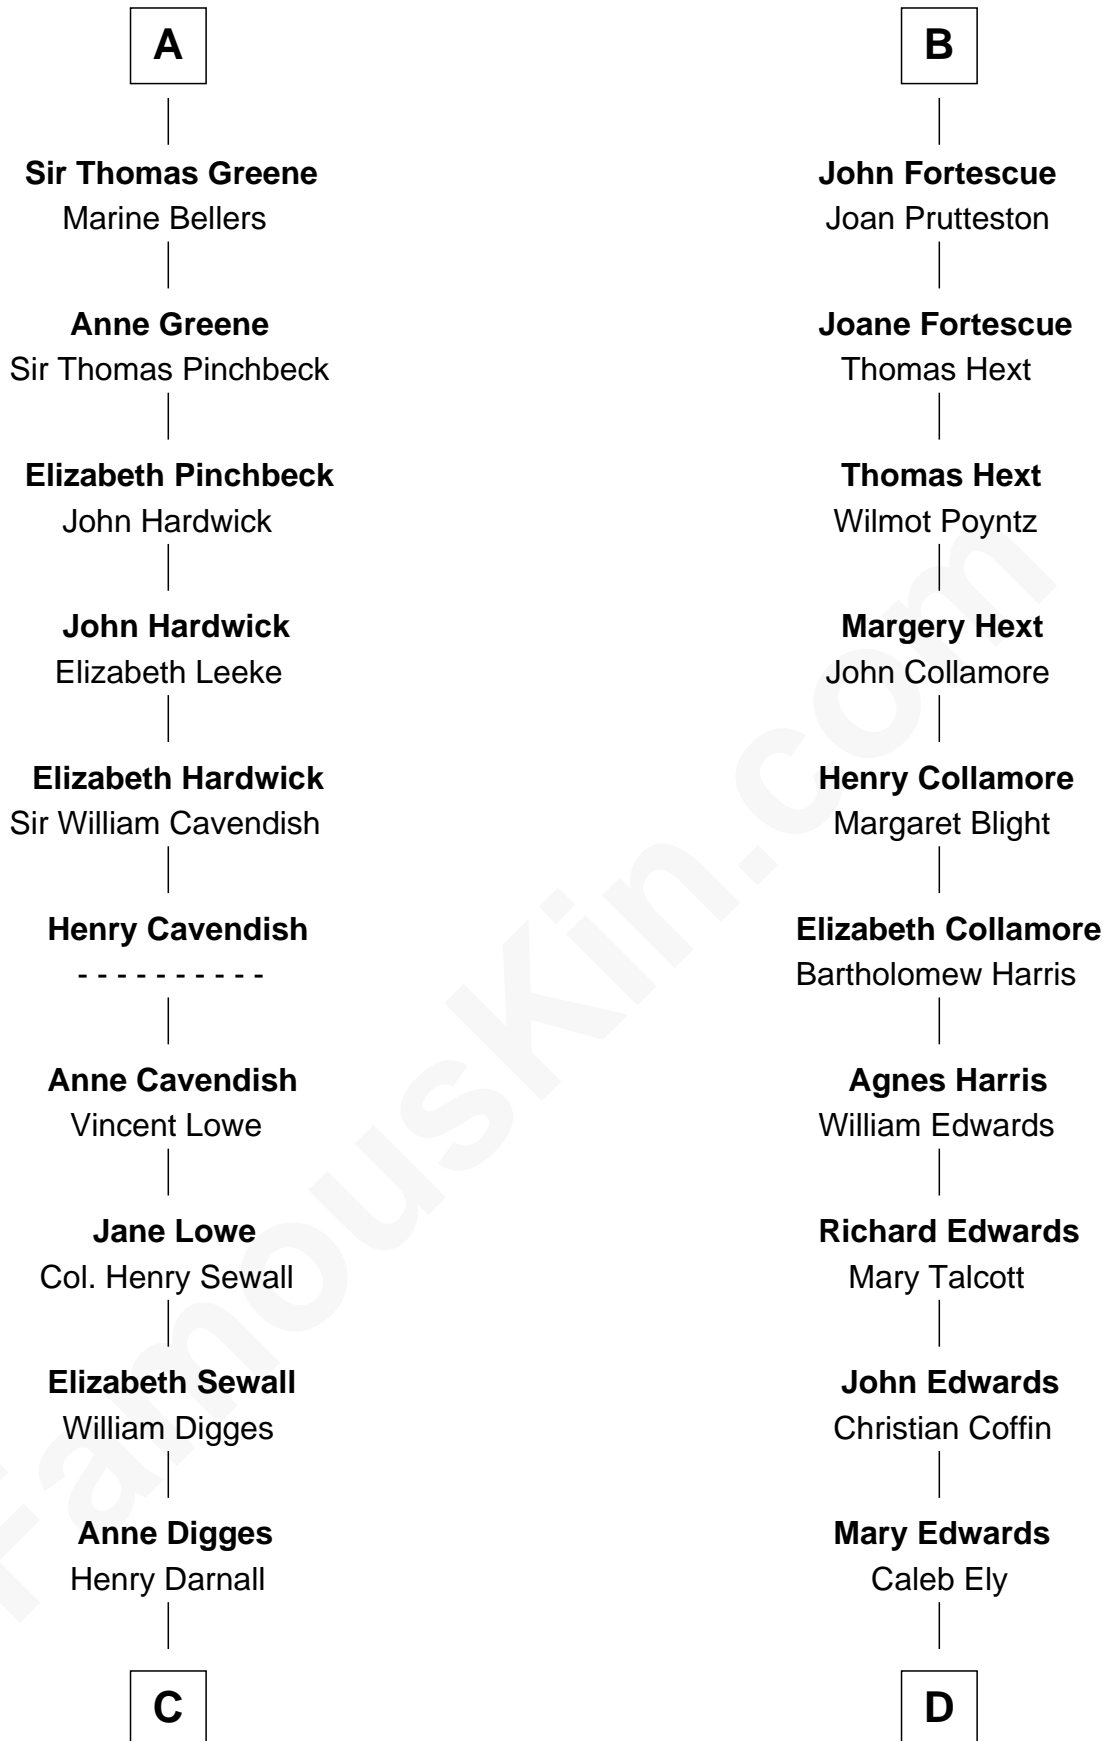

FamousKin.com Relationship Chart of

John Carroll

Founder of Georgetown University

18th cousin 3 times removed of

Clarence Day

Author of Life with Father

Sir Geoffrey FitzPiers

Aveline de Clare

C

Eleanor Darnall

Daniel Carroll

John Carroll

Founder, Georgetown University

D

William Ely

Drusilla Brewster