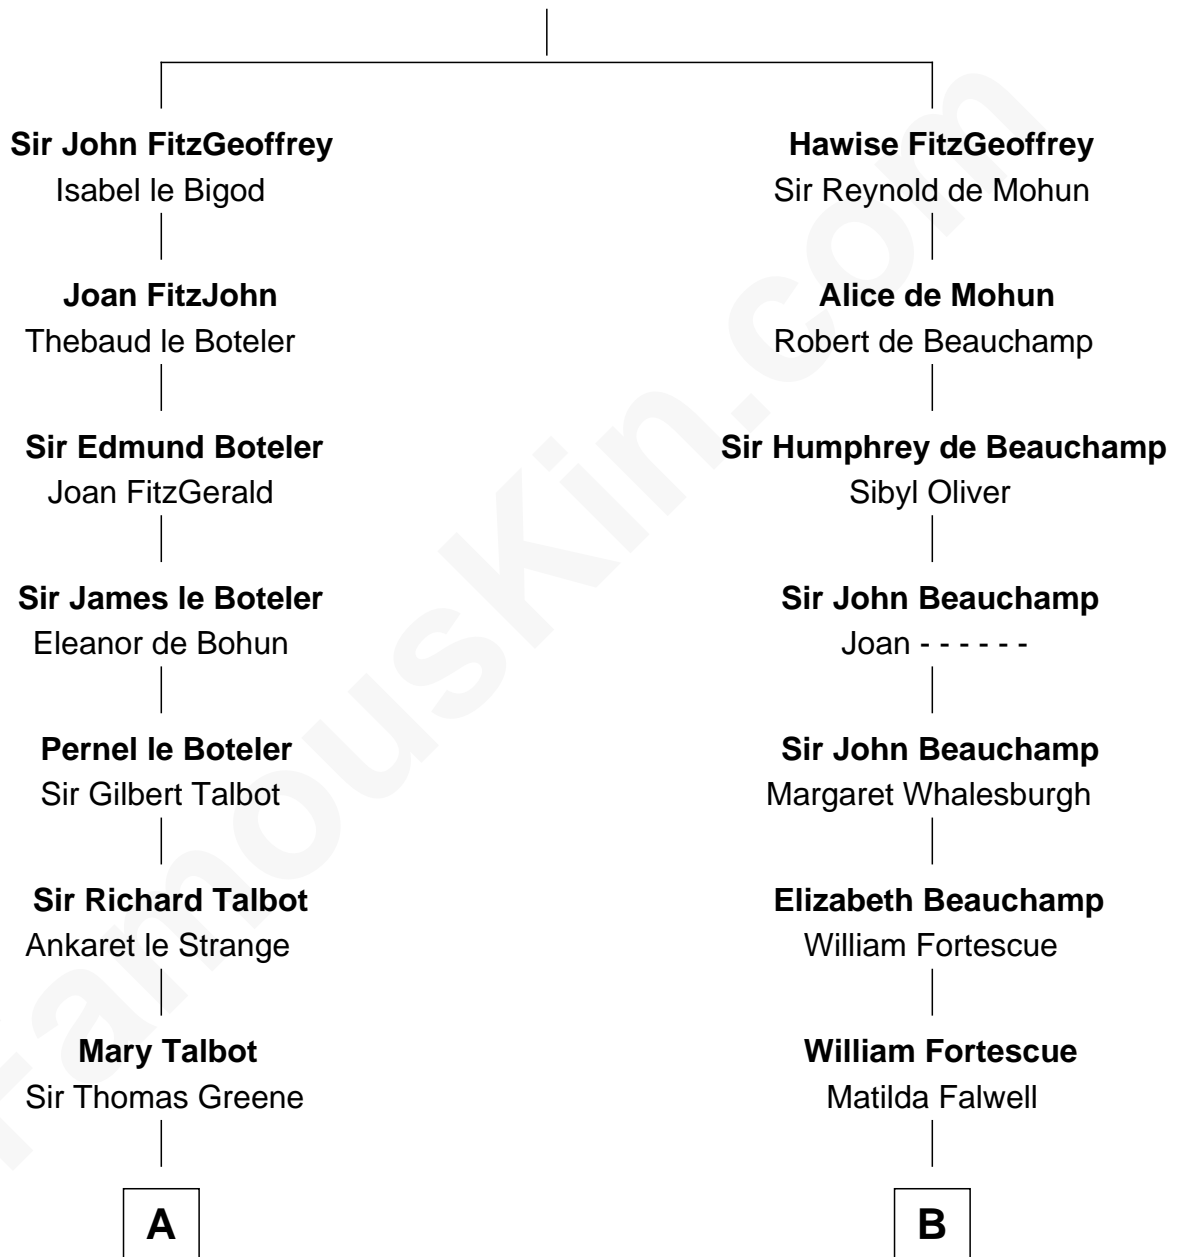

FamousKin.com Relationship Chart of

John Carroll

Founder of Georgetown University

18th cousin 3 times removed of

Clarence Day

Author of Life with Father

Sir Geoffrey FitzPiers

Aveline de Clare

C

Eleanor Darnall

Daniel Carroll

John Carroll

Founder, Georgetown University

D

William Ely

Drusilla Brewster