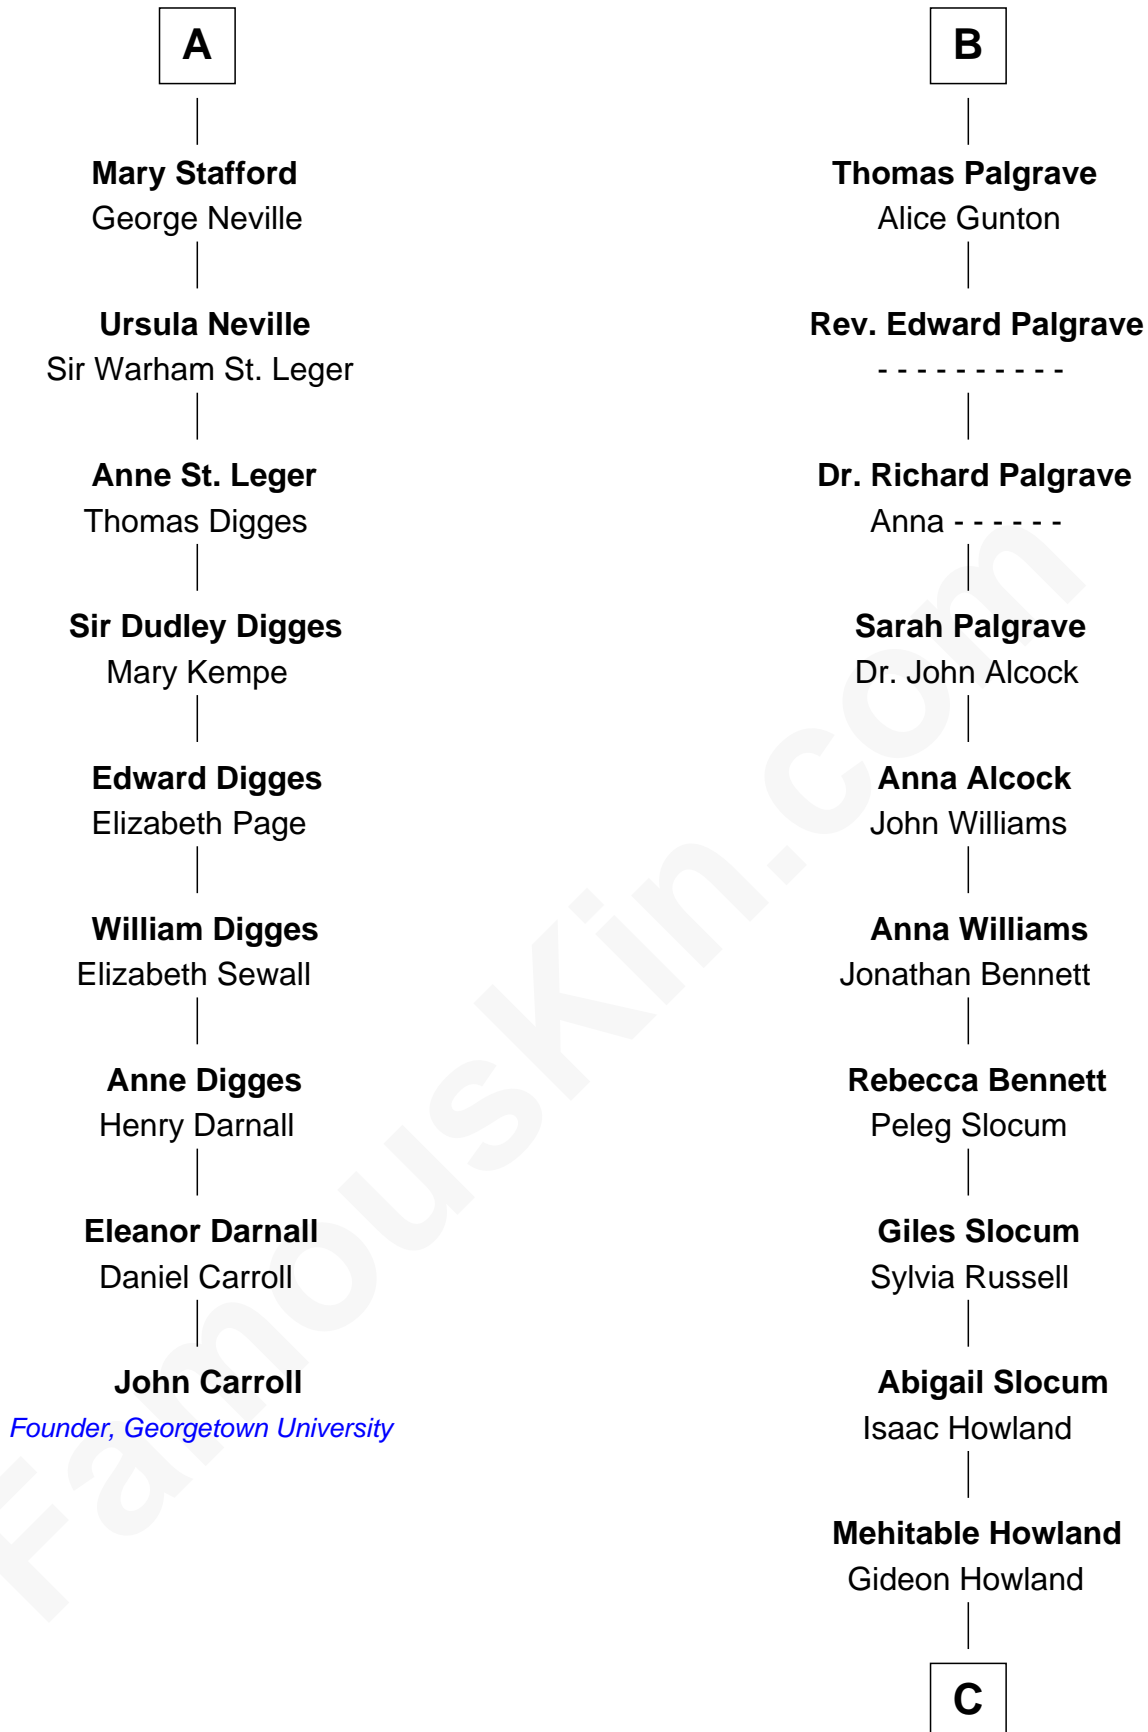

### John Carroll

Founder of Georgetown University

15th cousin 3 times removed of

### Hetty Green

"The Witch of Wall Street"

**Henry Plantagenet**  
Maud de Chaworth

**Mary Plantagenet**  
Henry de Percy

**Sir Henry Percy**  
Margaret de Neville

**Sir Henry Percy**  
Elizabeth Mortimer

**Sir Henry Percy**  
Eleanor Neville

**Sir Henry Percy**  
Eleanor Poynings

**Henry Percy**  
Maud Herbert

**Eleanor Percy**  
Edward Stafford

**A**

**Eleanor Plantagenet**  
Richard Fitzalan

**Sir Richard Fitzalan**  
Elizabeth de Bohun

**Elizabeth Fitzalan**  
Sir Robert Goushill

**Elizabeth Goushill**  
Sir Robert Wingfield

**Elizabeth Wingfield**  
Sir William Brandon

**Eleanor Brandon**  
John Glemham

**Anne Glemham**  
Henry Palgrave

**B**

C

Abby Slocum Howland

Edward Mott Robinson