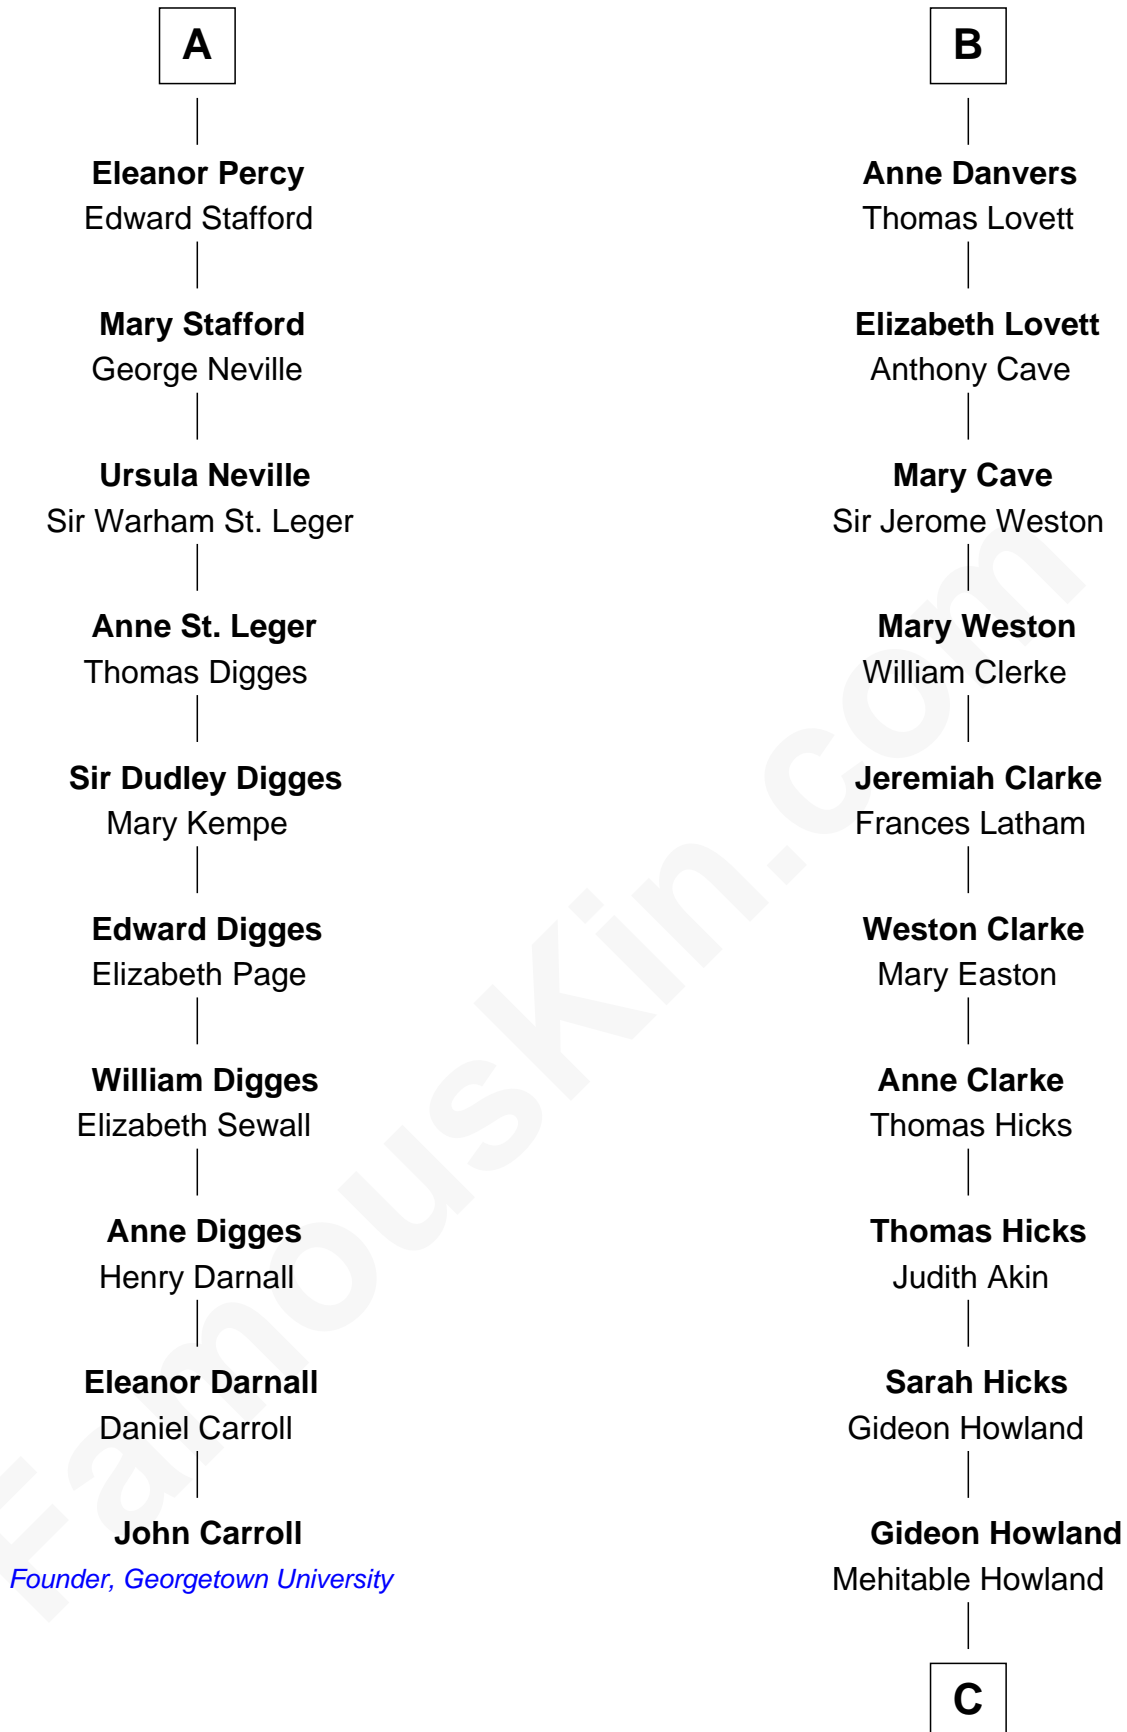

FamousKin.com

Relationship Chart of

John Carroll

Founder of Georgetown University

16th cousin 2 times removed of

Hetty Green

"The Witch of Wall Street"

Sir William de Montagu
Elizabeth de Montfort

William de Montagu
Katherine de Grandison

Philippa de Montagu
Sir Roger de Mortimer

Edmund Mortimer
Philippa Plantagenet

Elizabeth Mortimer
Sir Henry Percy

Sir Henry Percy
Eleanor Neville

Sir Henry Percy
Eleanor Poynings

Henry Percy
Maud Herbert

A

Hawise de Montagu
Sir Roger de Bavent

Joan de Bavent
Sir John Dauntsey

John Dauntsey
Elizabeth Beverley

Joan Dauntsey
Sir John Stradling

Edmund Stradling
Elizabeth Arundell

John Stradling
Alice Langford

Anne Stradling
Sir John Danvers

B

C

Abby Slocum Howland

Edward Mott Robinson

Hetty Green

"The Witch of Wall Street"

FamousKin.com