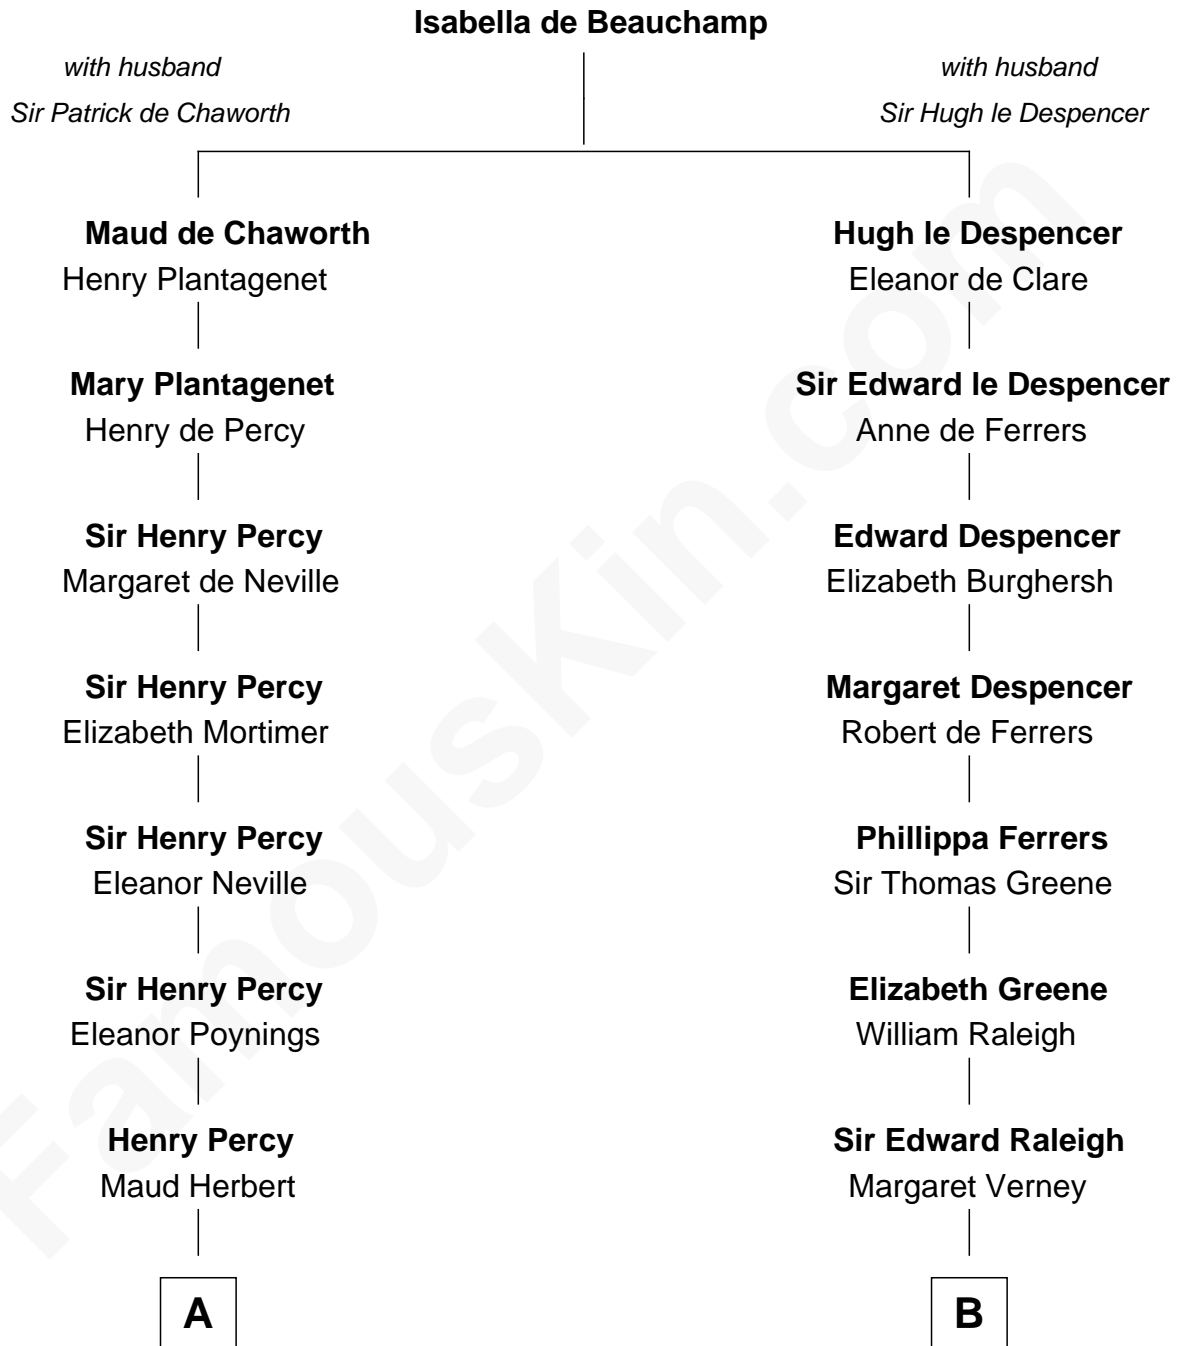

FamousKin.com

Relationship Chart of

John Carroll

Founder of Georgetown University

16th cousin 3 times removed of

Shanghai Pierce
Texas Cattleman

C

—
Susanna Stoddard

Isaac Pearce
—

Jonathan D. Pearce

Hanna Phillips Head
—

Shanghai Pierce

Texas Cattleman

FamousKin.com