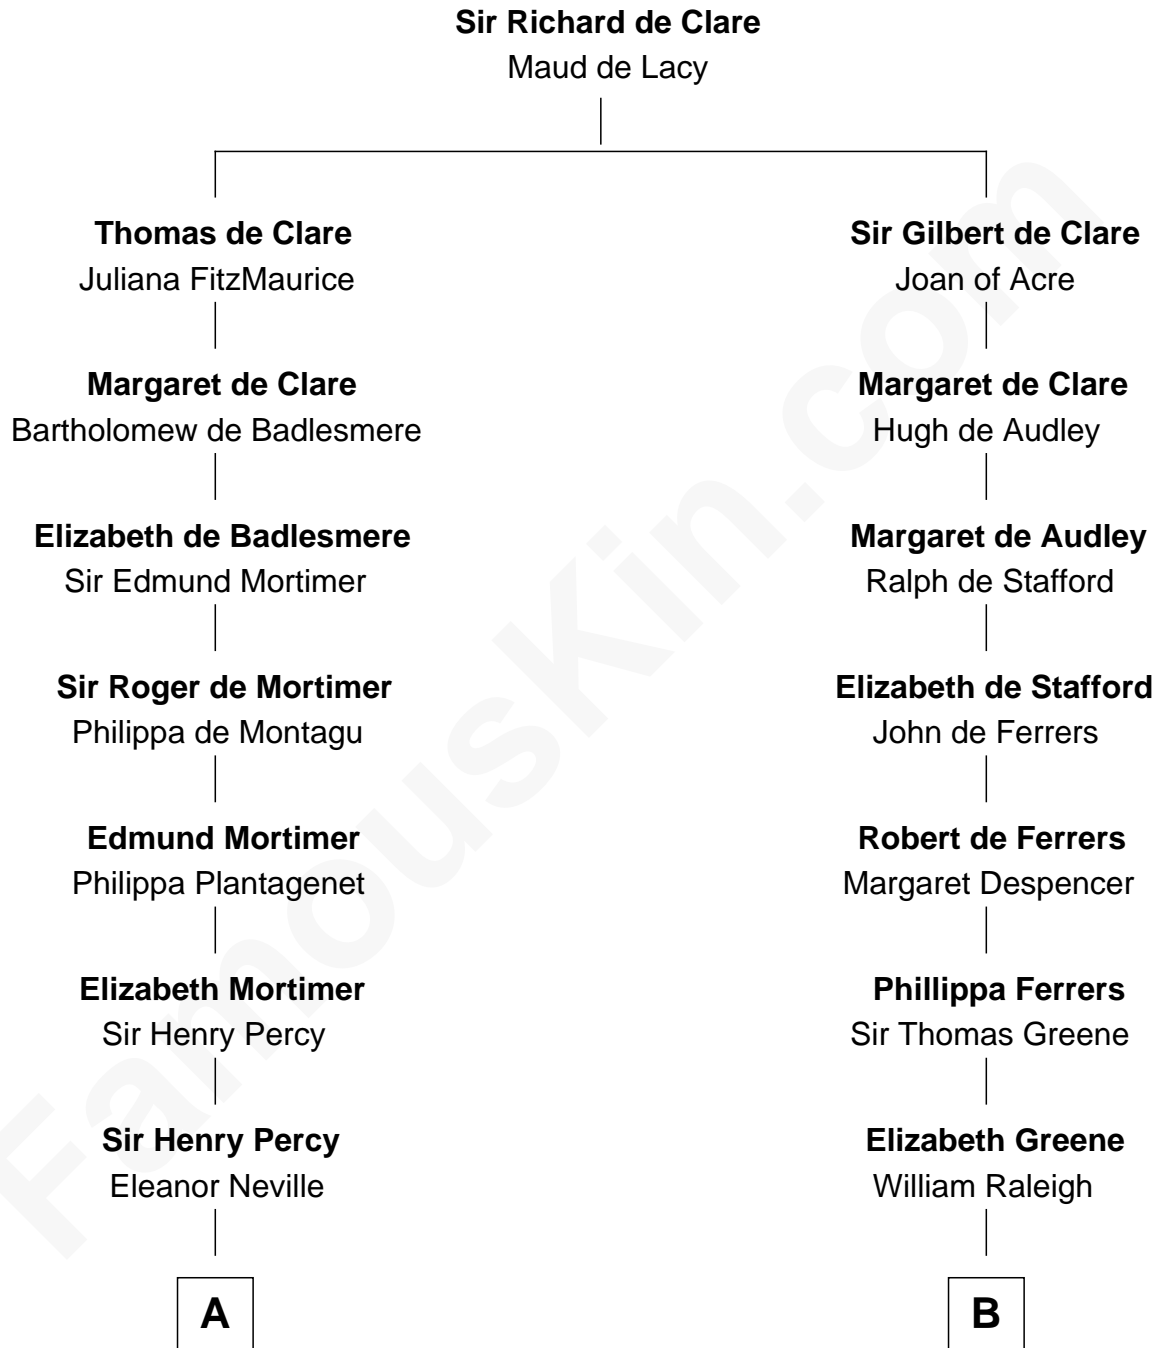

FamousKin.com

Relationship Chart of

John Carroll

Founder of Georgetown University

18th cousin 2 times removed of

Shanghai Pierce
Texas Cattleman

C

Eleanor Darnall

Daniel Carroll

John Carroll

Founder, Georgetown University

D

Ambless Wilbore

Nathaniel Stoddard

Susanna Stoddard

Isaac Pearce

Jonathan D. Pearce

Hanna Phillips Head

Shanghai Pierce

Texas Cattleman

FamousKin.com