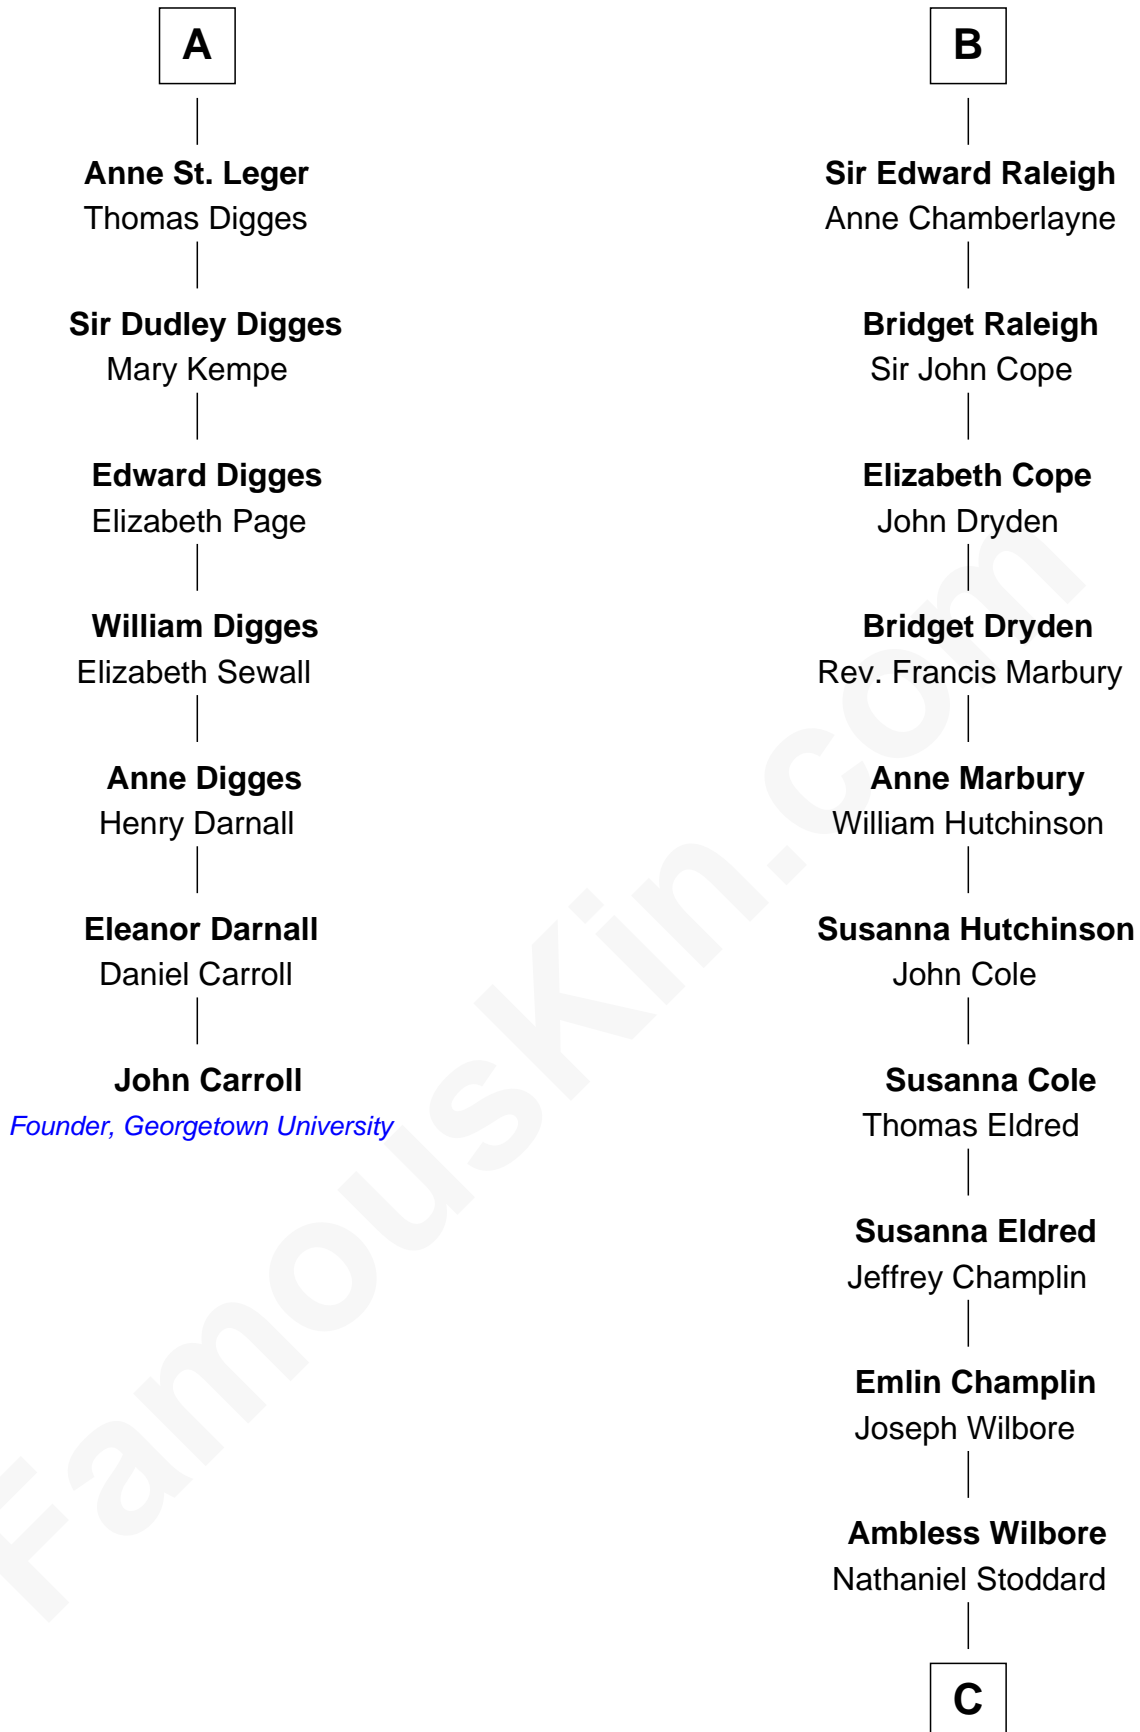

FamousKin.com

Relationship Chart of

John Carroll

Founder of Georgetown University

13th cousin 6 times removed of

Shanghai Pierce
Texas Cattleman

Sir Hugh I de Audley
Iseult de Mortimer

C

—
Susanna Stoddard

Isaac Pearce
—

Jonathan D. Pearce

Hanna Phillips Head
—

Shanghai Pierce

Texas Cattleman

FamousKin.com