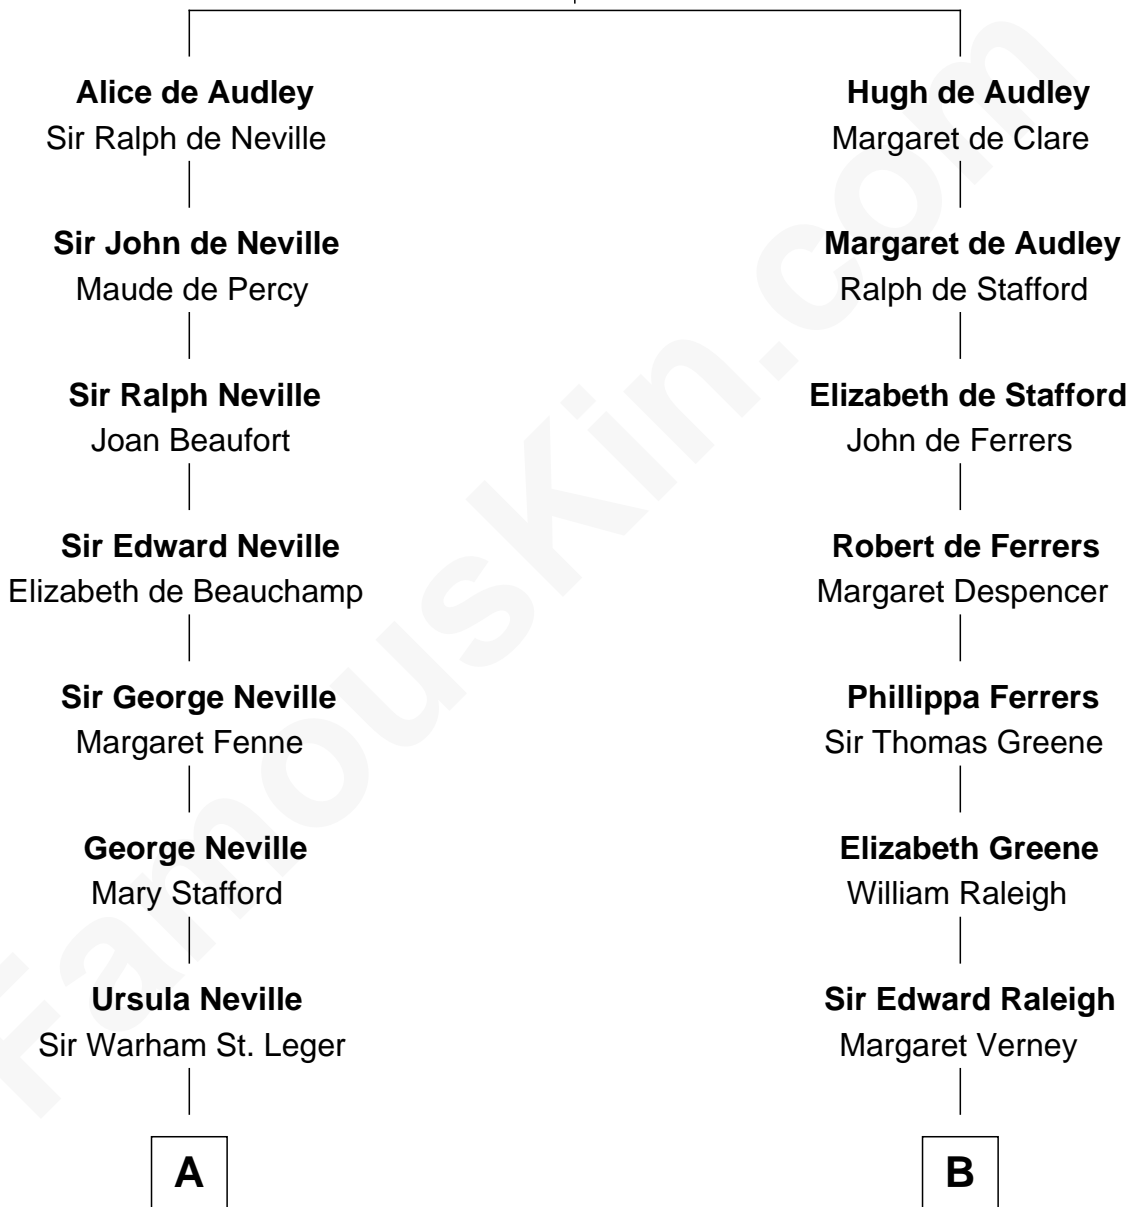

FamousKin.com

Relationship Chart of

John Carroll

Founder of Georgetown University

13th cousin 6 times removed of

Shanghai Pierce
Texas Cattleman

Sir Hugh I de Audley
Iseult de Mortimer

C

—
Susanna Stoddard

Isaac Pearce
—

Jonathan D. Pearce

Hanna Phillips Head
—

Shanghai Pierce

Texas Cattleman

FamousKin.com