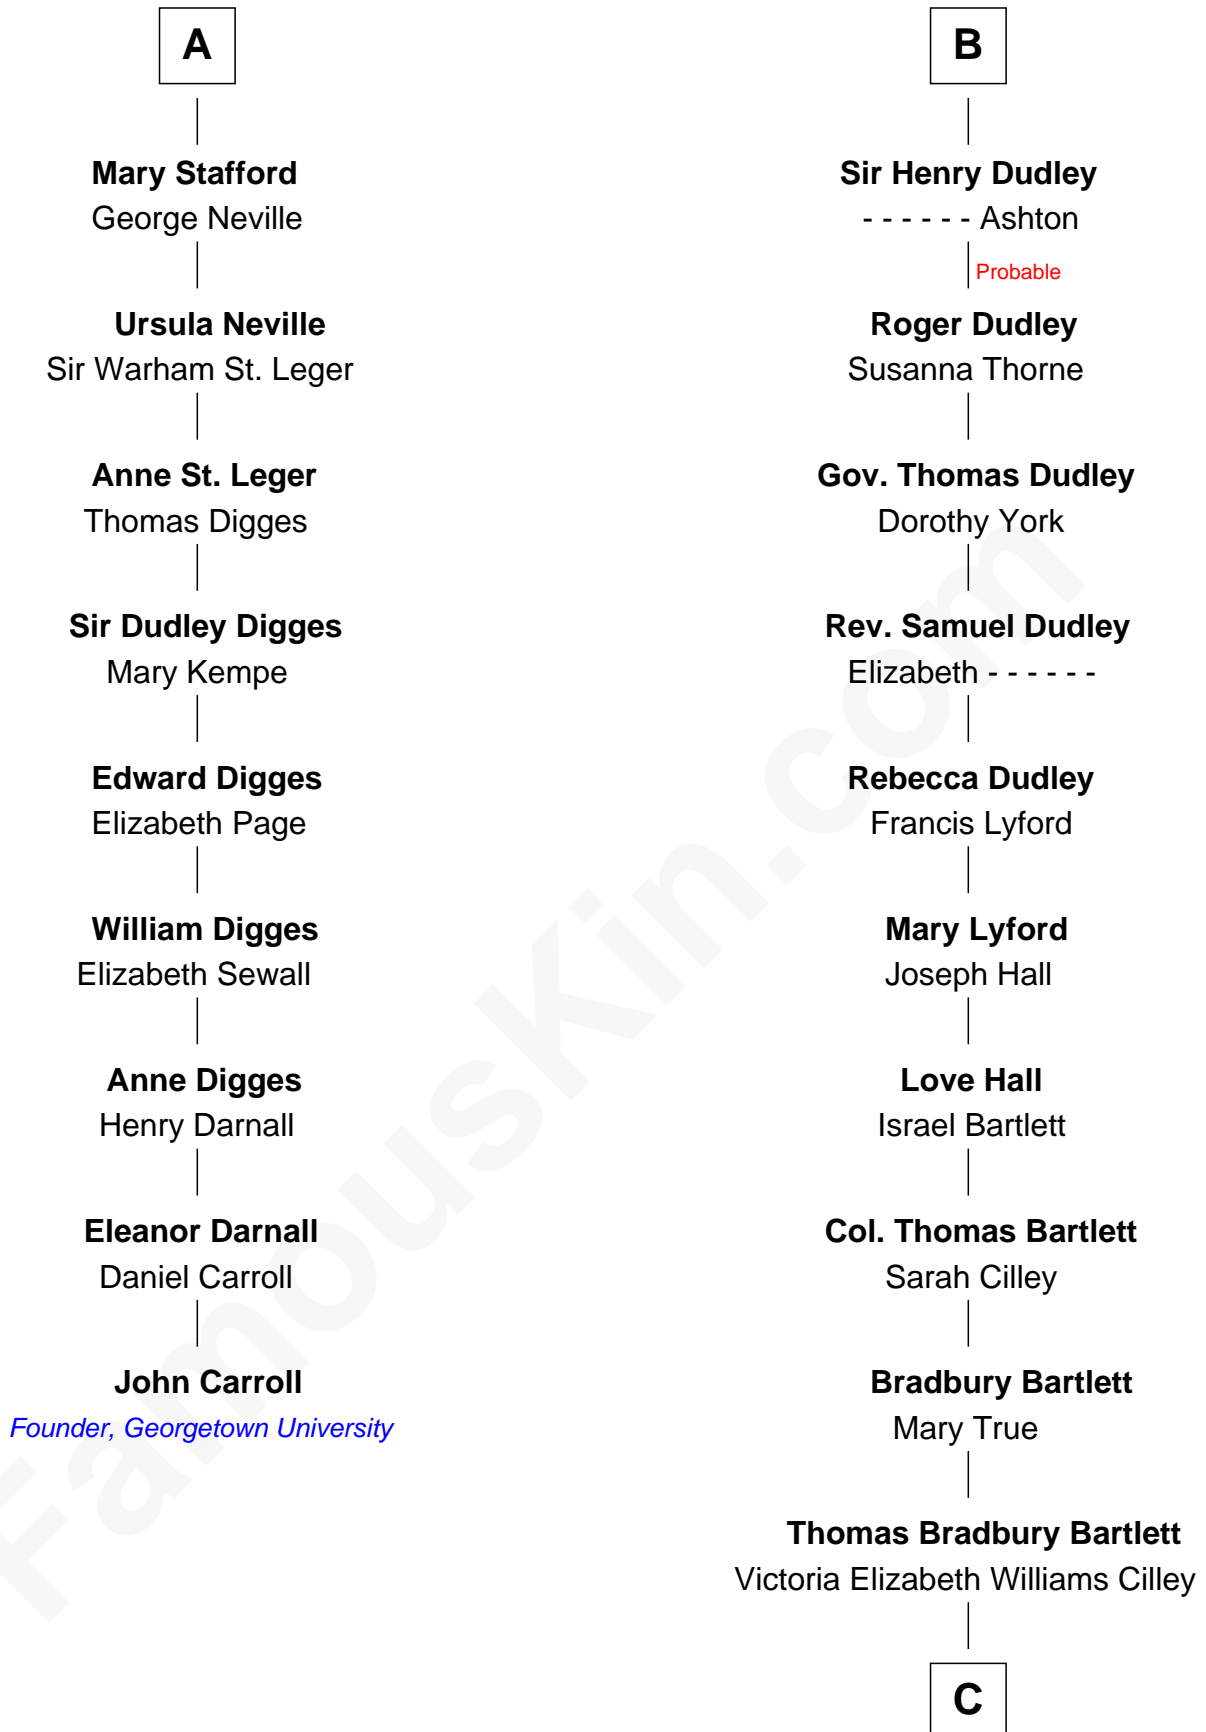

FamousKin.com Relationship Chart of

John Carroll

Founder of Georgetown University

15th cousin 4 times removed of

Alan Shepard

Mercury and Apollo Astronaut

Henry Plantagenet
Maud de Chaworth

Mary Plantagenet
Henry de Percy

Sir Henry Percy
Margaret de Neville

Sir Henry Percy
Elizabeth Mortimer

Sir Henry Percy
Eleanor Neville

Sir Henry Percy
Eleanor Poynings

Henry Percy
Maud Herbert

Eleanor Percy
Edward Stafford

A

Eleanor Plantagenet
Richard Fitzalan

Alice Fitzalan
Sir Thomas de Holand

Eleanor Holand
Edward Cherleton

Joyce Cherleton
Sir John Tiptoft

Joyce Tiptoft
Sir Edmund Sutton

Sir Edward Sutton
Cecily Willoughby

Sir John Sutton
Cecily Grey

B

C

Annie Elizabeth Bartlett
Frederick Johnson Shepard

Alan Bartlett Shepard
Pauline Renza Emerson

Alan Shepard
Mercury and Apollo Astronaut

FamousKin.com