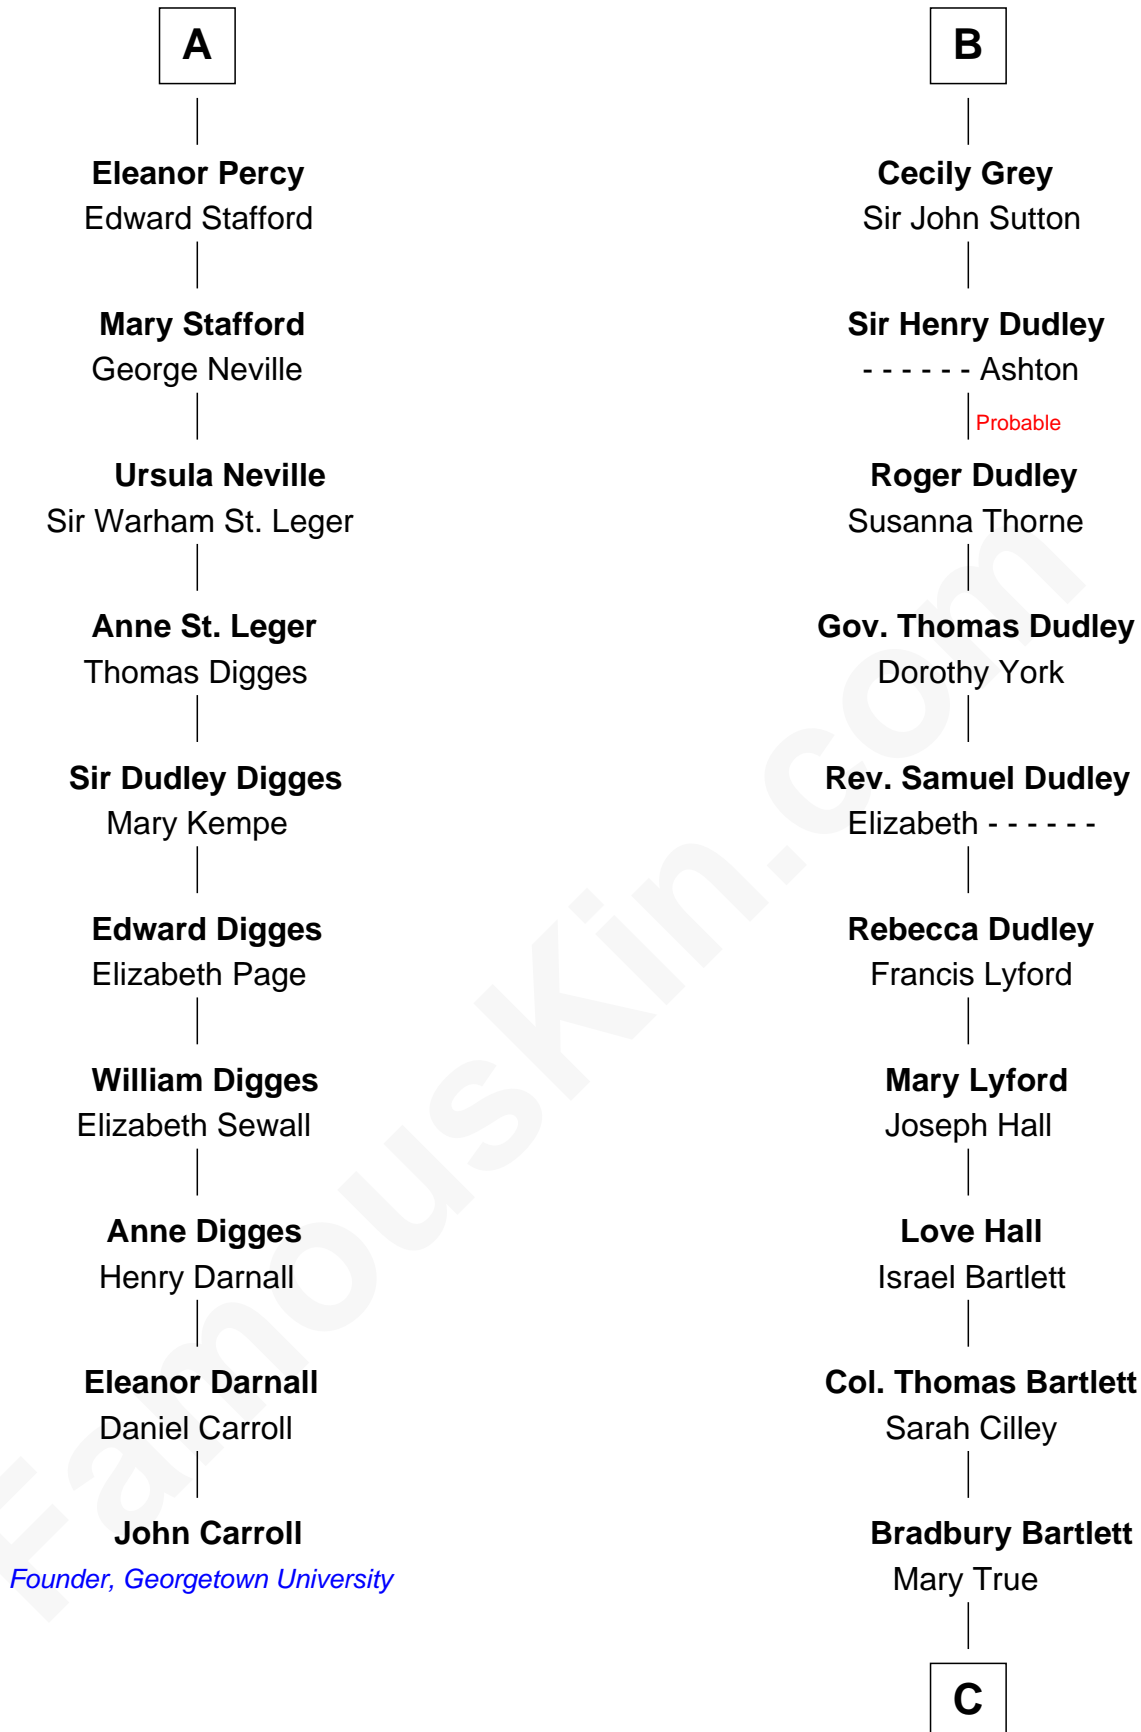

# FamousKin.com Relationship Chart of

**John Carroll**

*Founder of Georgetown University*

**16th cousin 4 times removed of**

**Alan Shepard**

*Mercury and Apollo Astronaut*

**Bartholomew de Badlesmere**

Margaret de Clare

Sir William de Ros

**Thomas de Ros**

Beatrice de Stafford

**Margaret de Ros**

Sir Reynold Grey

**Margaret Grey**

Sir William Bonville

**William Bonville**

Elizabeth Harington

**William Bonville**

Katherine Neville

**Cecily Bonville**

Thomas Grey

**B**

**C**

**Thomas Bradbury Bartlett**  
Victoria Elizabeth Williams Cilley

**Annie Elizabeth Bartlett**  
Frederick Johnson Shepard

**Alan Bartlett Shepard**  
Pauline Renza Emerson

**Alan Shepard**  
*Mercury and Apollo Astronaut*

FamousKin.com