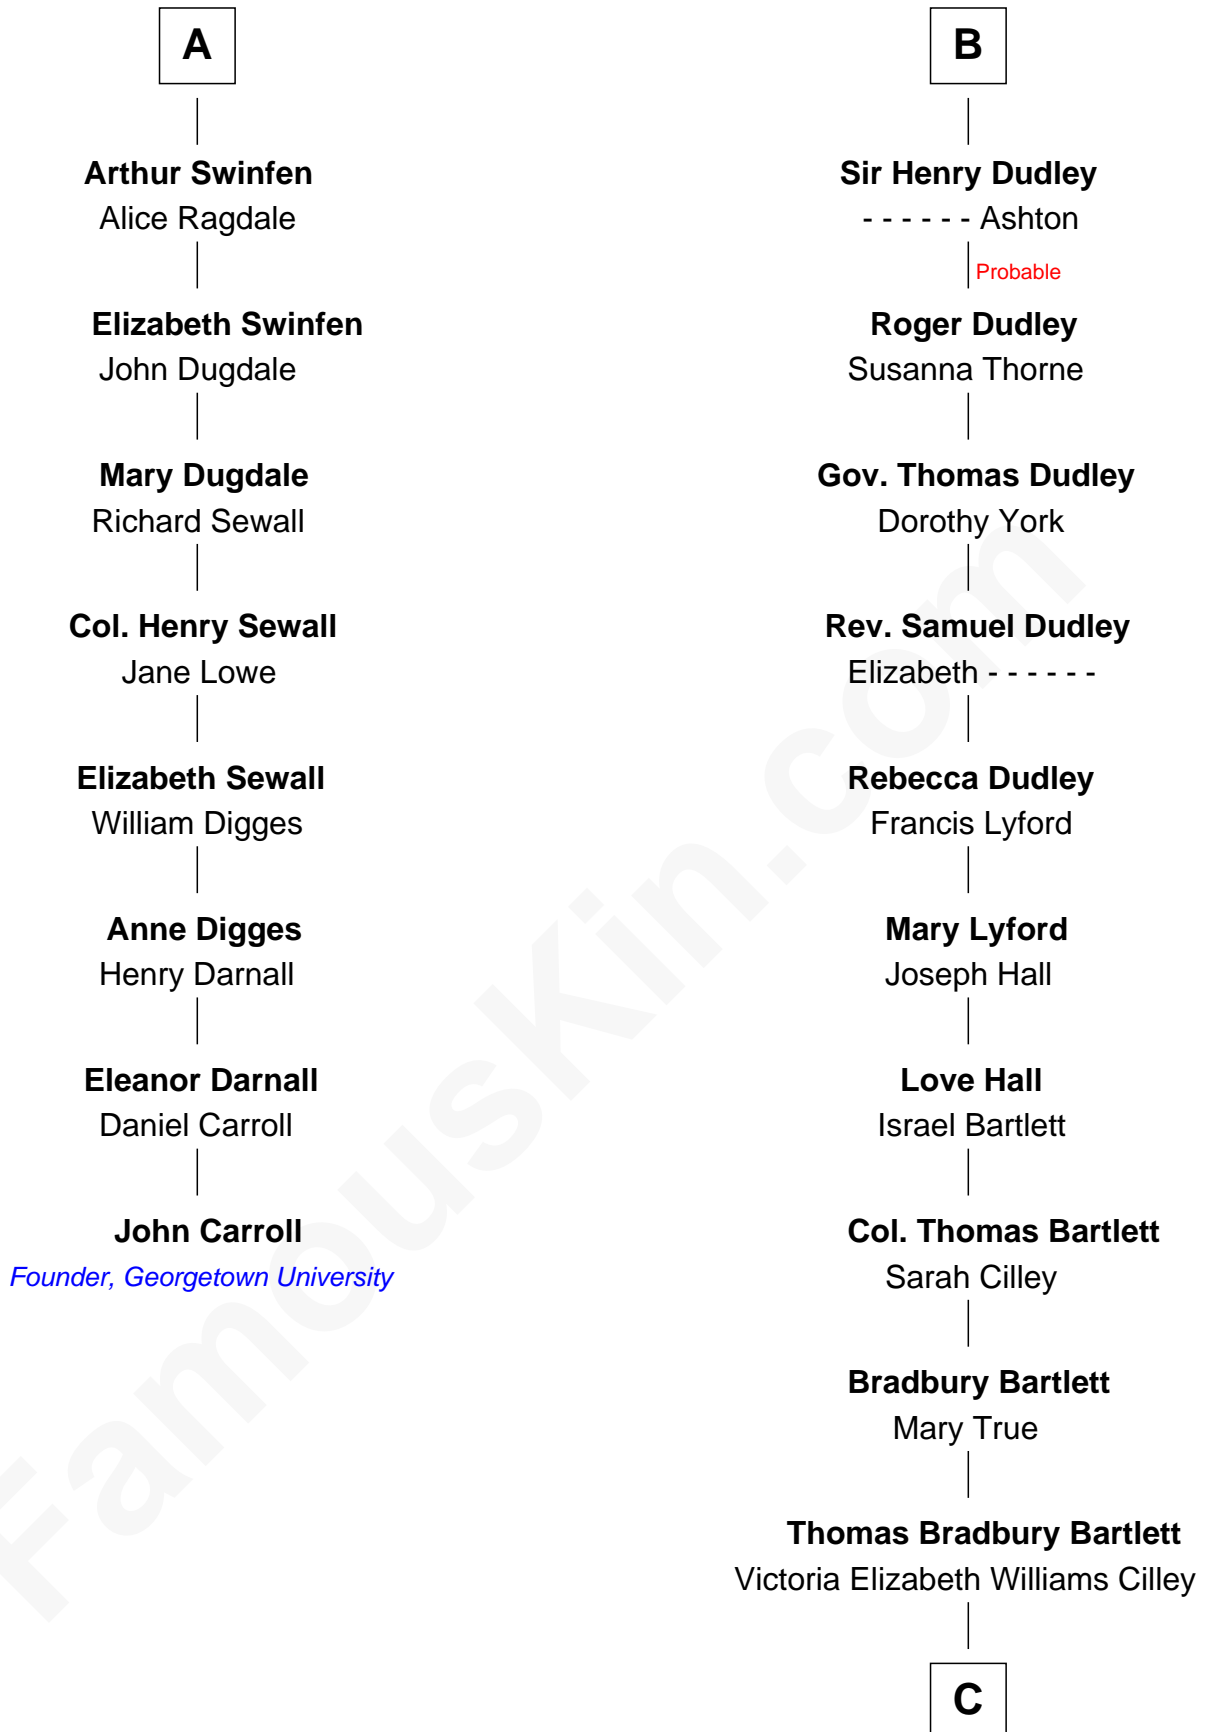

FamousKin.com

Relationship Chart of

John Carroll

Founder of Georgetown University

14th cousin 5 times removed of

Alan Shepard

Mercury and Apollo Astronaut

C

Annie Elizabeth Bartlett
Frederick Johnson Shepard

Alan Bartlett Shepard
Pauline Renza Emerson

Alan Shepard
Mercury and Apollo Astronaut

FamousKin.com