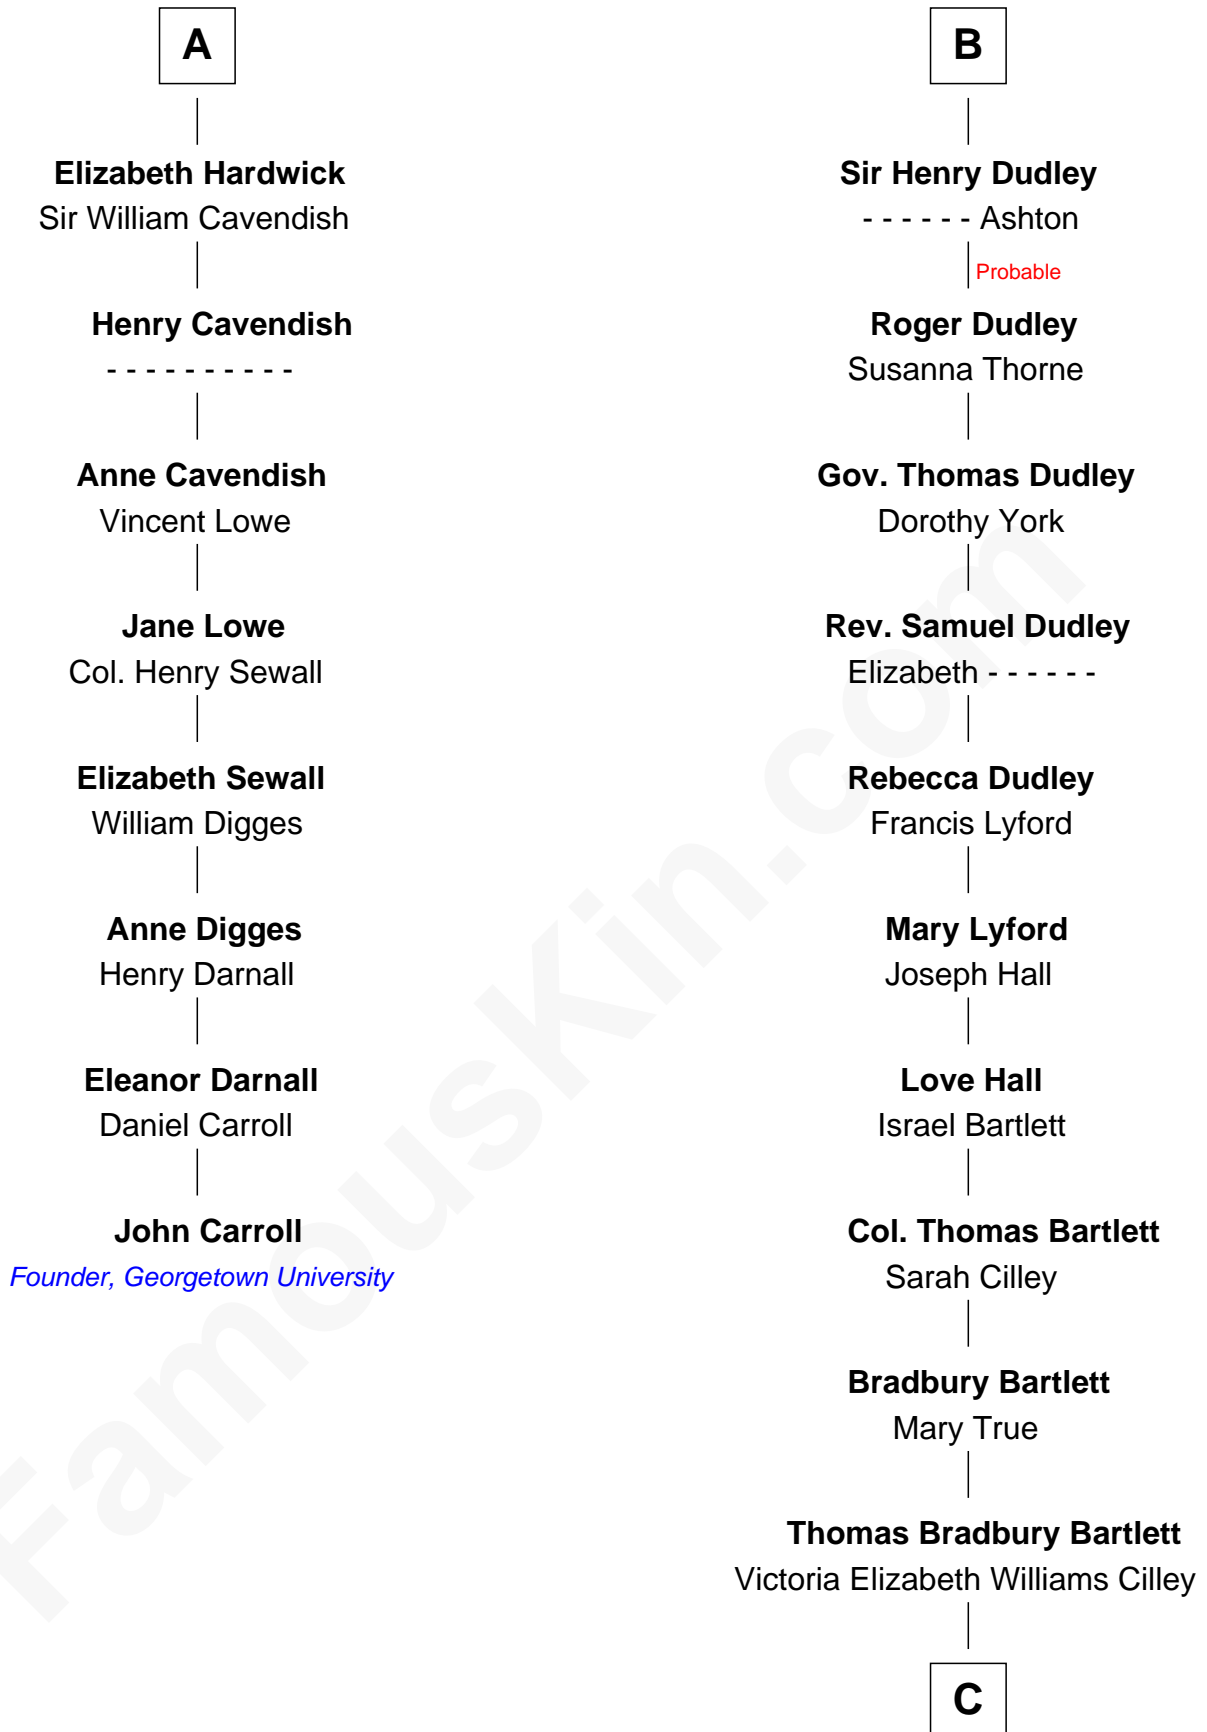

FamousKin.com

Relationship Chart of

John Carroll

Founder of Georgetown University

14th cousin 5 times removed of

Alan Shepard

Mercury and Apollo Astronaut

Edmund Fitzalan

Alice de Warenne

C

Annie Elizabeth Bartlett
Frederick Johnson Shepard

Alan Bartlett Shepard
Pauline Renza Emerson

Alan Shepard
Mercury and Apollo Astronaut

FamousKin.com