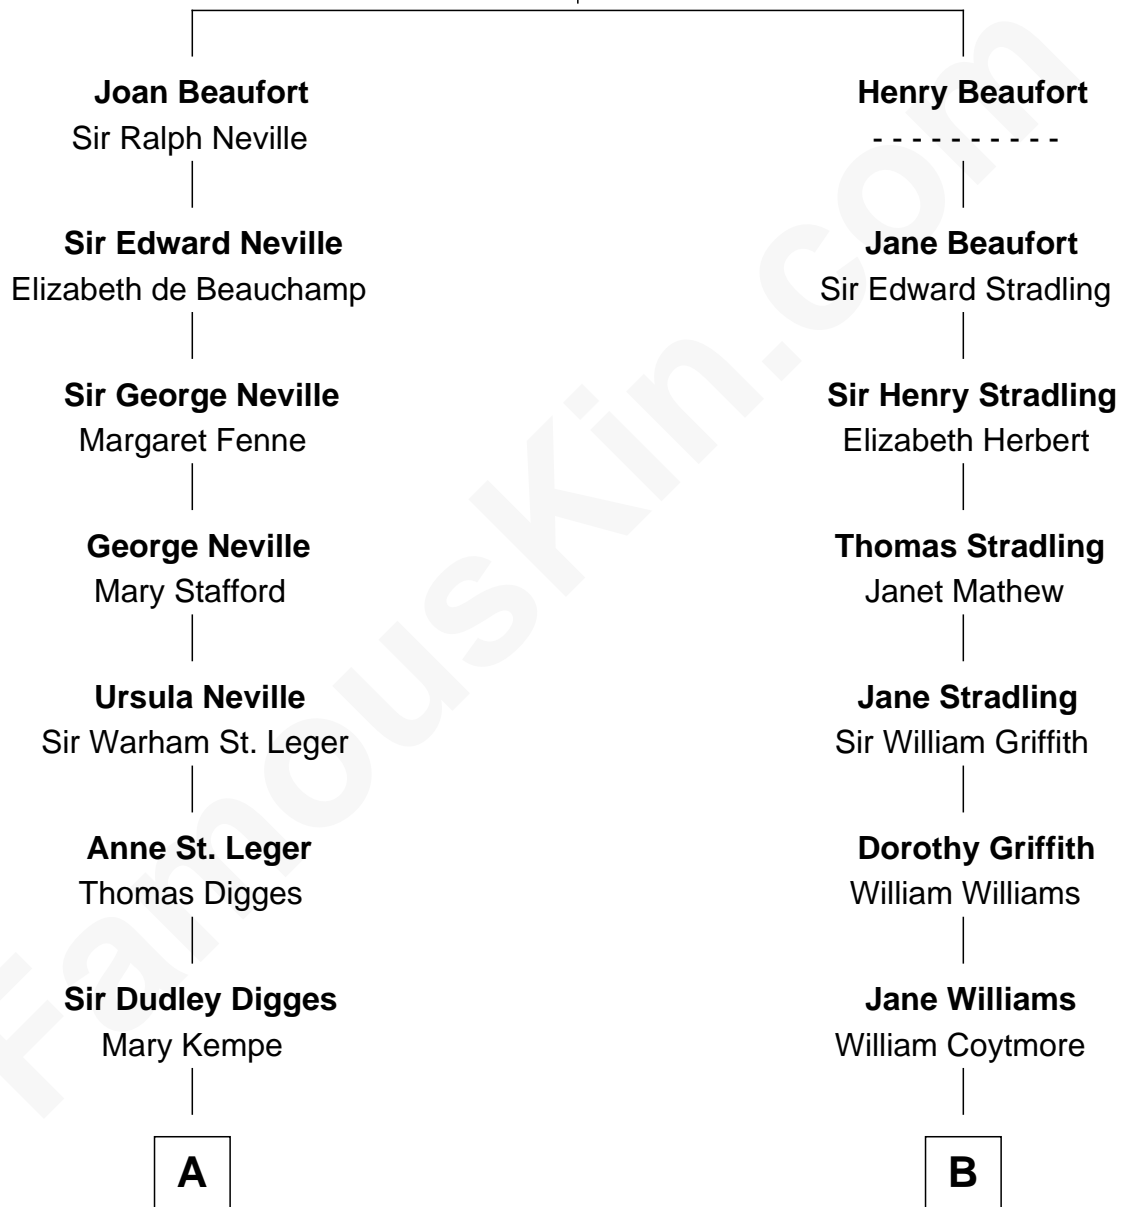

FamousKin.com Relationship Chart of

John Carroll

Founder of Georgetown University

11th cousin 3 times removed of

John Quincy Adams

6th U.S. President

John of Gaunt

Katherine Roet

A

Edward Digges
Elizabeth Page

William Digges
Elizabeth Sewall

Anne Digges
Henry Darnall

Eleanor Darnall
Daniel Carroll

John Carroll
Founder, Georgetown University

B

Rowland Coytmore
Katherine Myles