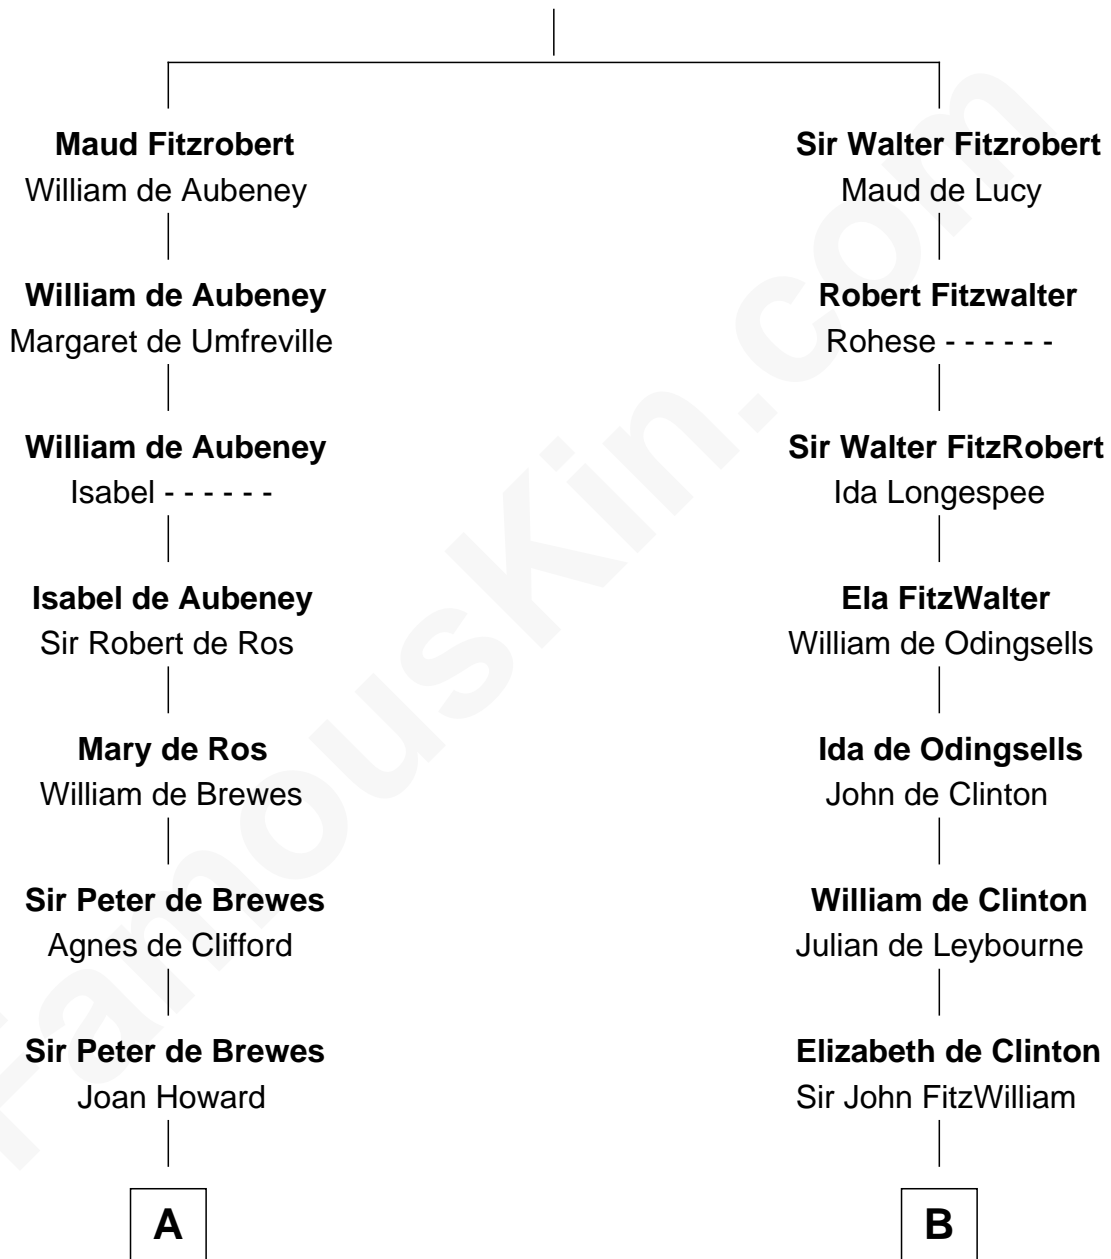

# FamousKin.com Relationship Chart of

**John Carroll**

*Founder of Georgetown University*

20th cousin of

**John Quincy Adams**

*6th U.S. President*

**Robert Fitzrichard**

Maud de St. Liz

**C**

**Elizabeth Sewall**

William Digges

**Anne Digges**

Henry Darnall

**Eleanor Darnall**

Daniel Carroll

**John Carroll**