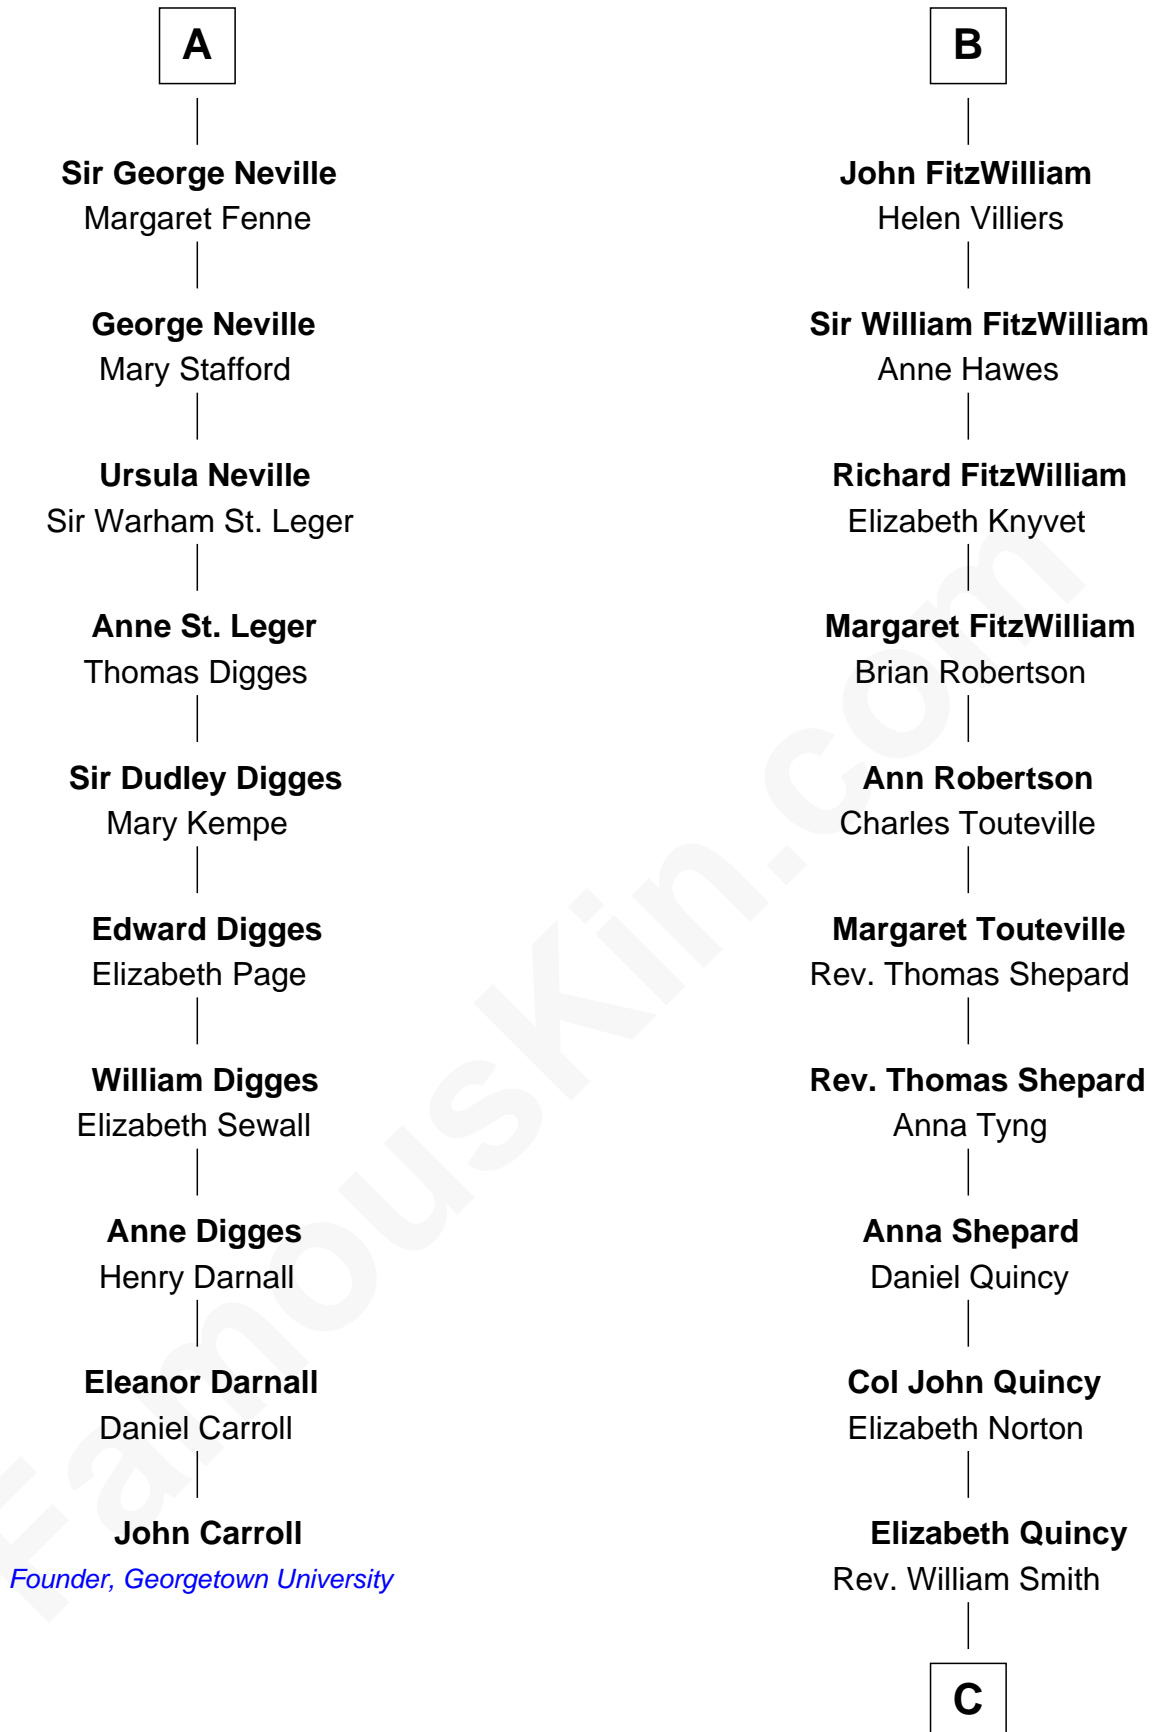

FamousKin.com

Relationship Chart of

John Carroll

Founder of Georgetown University

16th cousin 2 times removed of

John Quincy Adams

6th U.S. President

Sir William Longespee

Ela of Salisbury

C

Abigail Quincy Smith

John Adams

John Quincy Adams

6th U.S. President

FamousKin.com