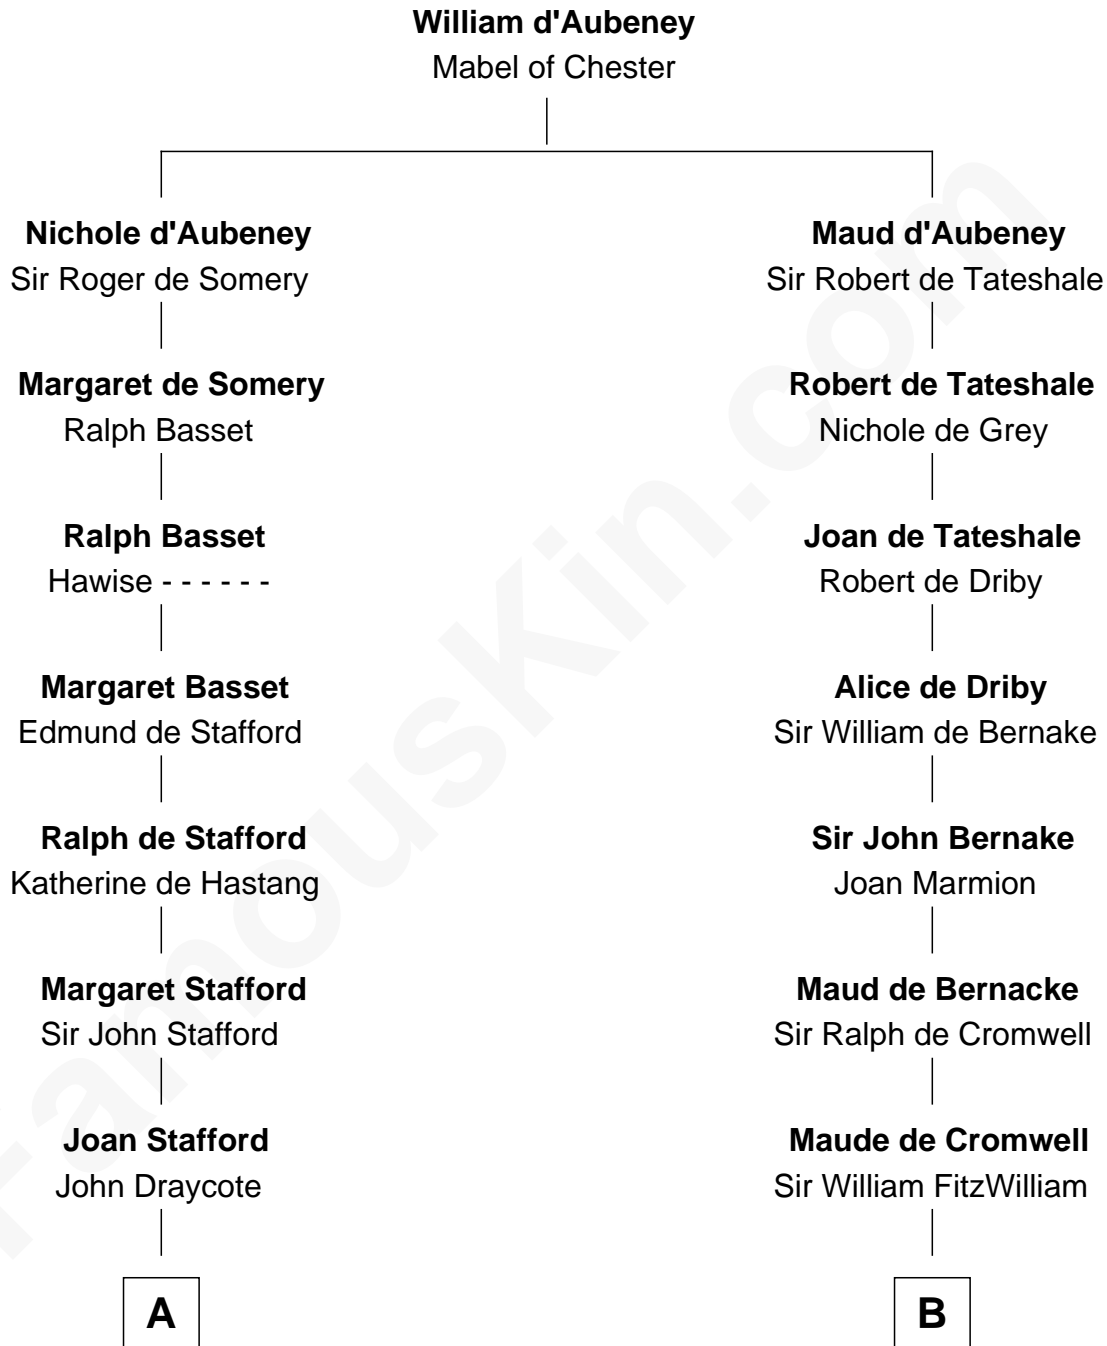

FamousKin.com

Relationship Chart of

John Carroll

Founder of Georgetown University

18th cousin 1 time removed of

Abigail (Smith) Adams

First Lady of President John Adams

C

Anne Digges
Henry Darnall

Eleanor Darnall
Daniel Carroll

John Carroll
Founder, Georgetown University

D

Elizabeth Quincy
Rev. William Smith

Abigail (Smith) Adams
First Lady of John Adams

FamousKin.com