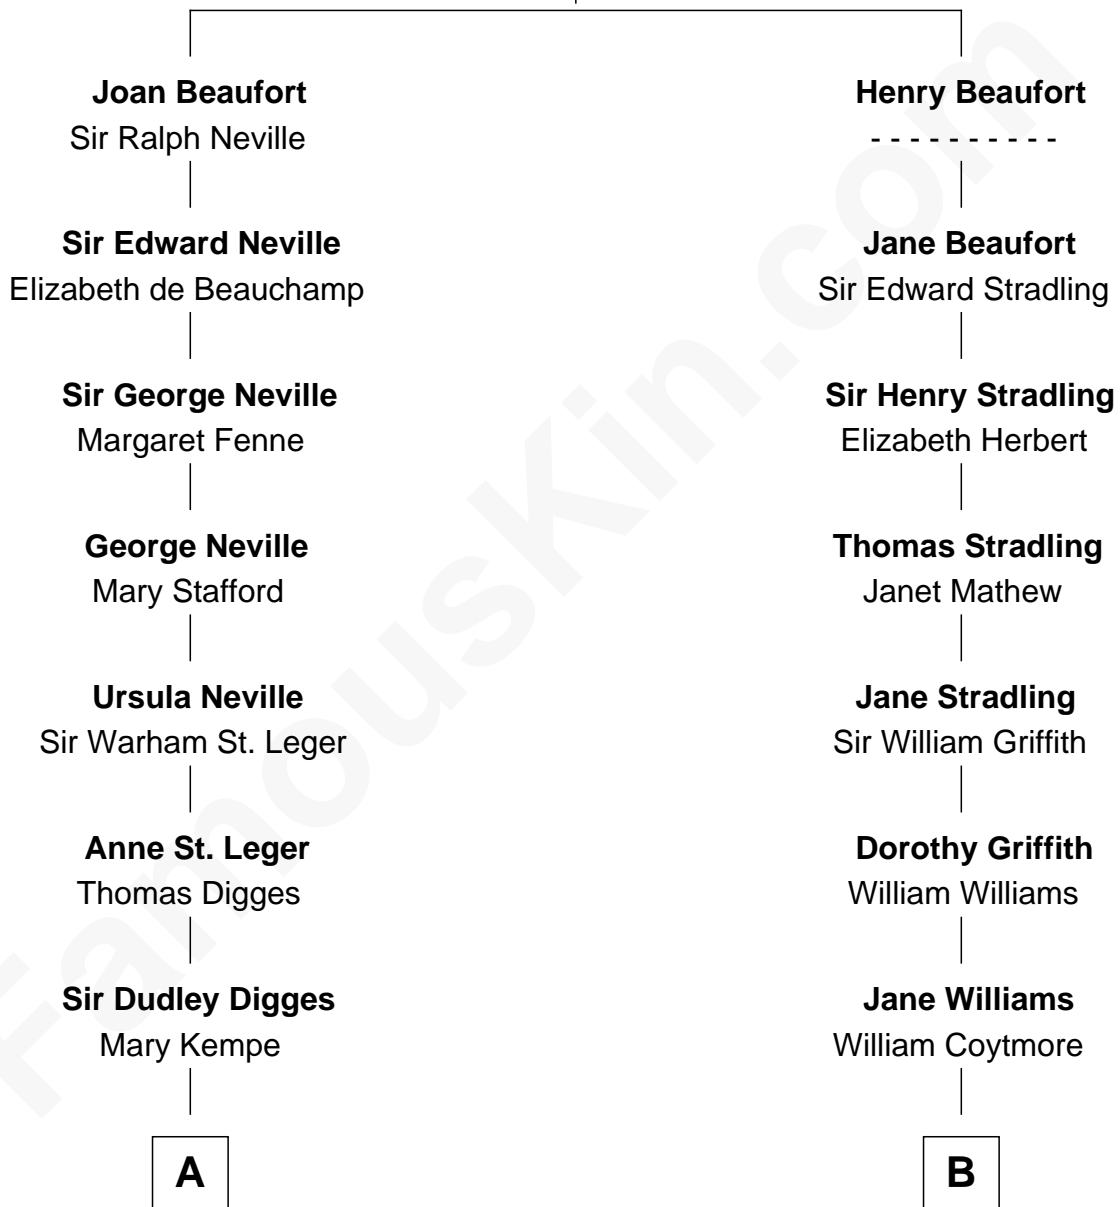

FamousKin.com

Relationship Chart of

John Carroll

Founder of Georgetown University

11th cousin 2 times removed of

Abigail (Smith) Adams

First Lady of President John Adams

John of Gaunt
Katherine Roet

A

Edward Digges
Elizabeth Page

William Digges
Elizabeth Sewall

Anne Digges
Henry Darnall

Eleanor Darnall
Daniel Carroll

John Carroll
Founder, Georgetown University

B

Rowland Coytmore
Katherine Myles