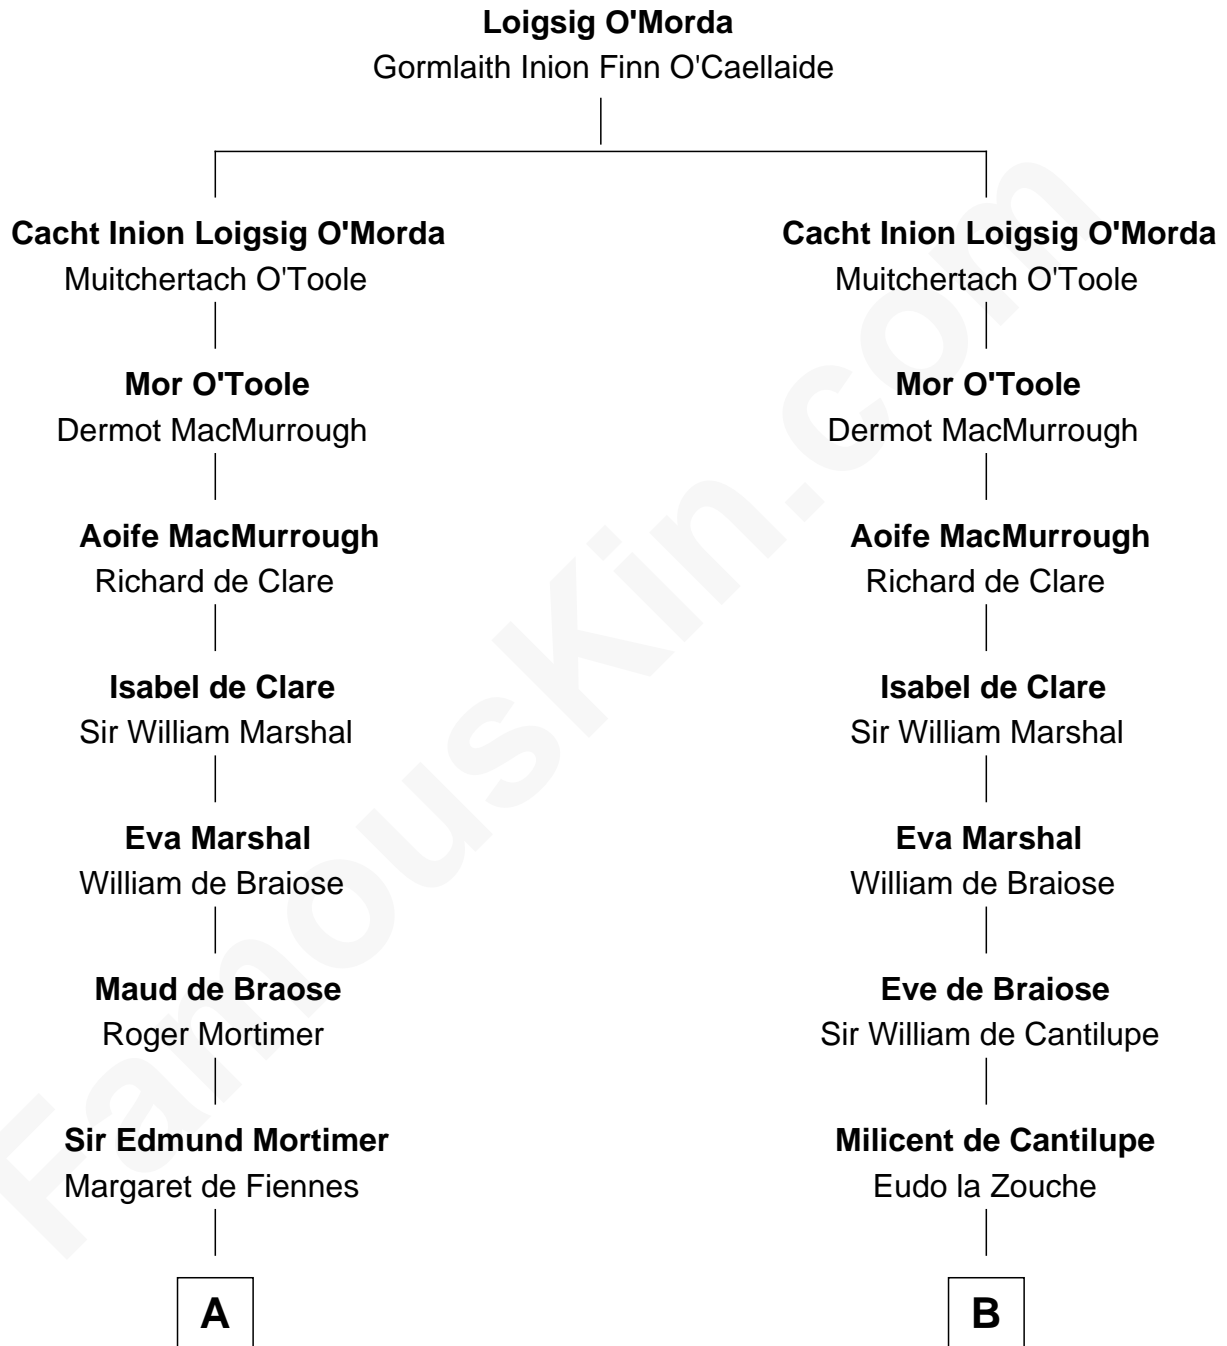

# FamousKin.com Relationship Chart of

**John Carroll**

*Founder of Georgetown University*

21st cousin of

**Abigail (Smith) Adams**

*First Lady of President John Adams*

**C**

**Edward Digges**  
Elizabeth Page

**William Digges**  
Elizabeth Sewall

**Anne Digges**  
Henry Darnall

**Eleanor Darnall**  
Daniel Carroll

**John Carroll**  
*Founder, Georgetown University*

**D**

**Rev. Thomas Shepard**  
Anna Tyng

**Anna Shepard**  
Daniel Quincy