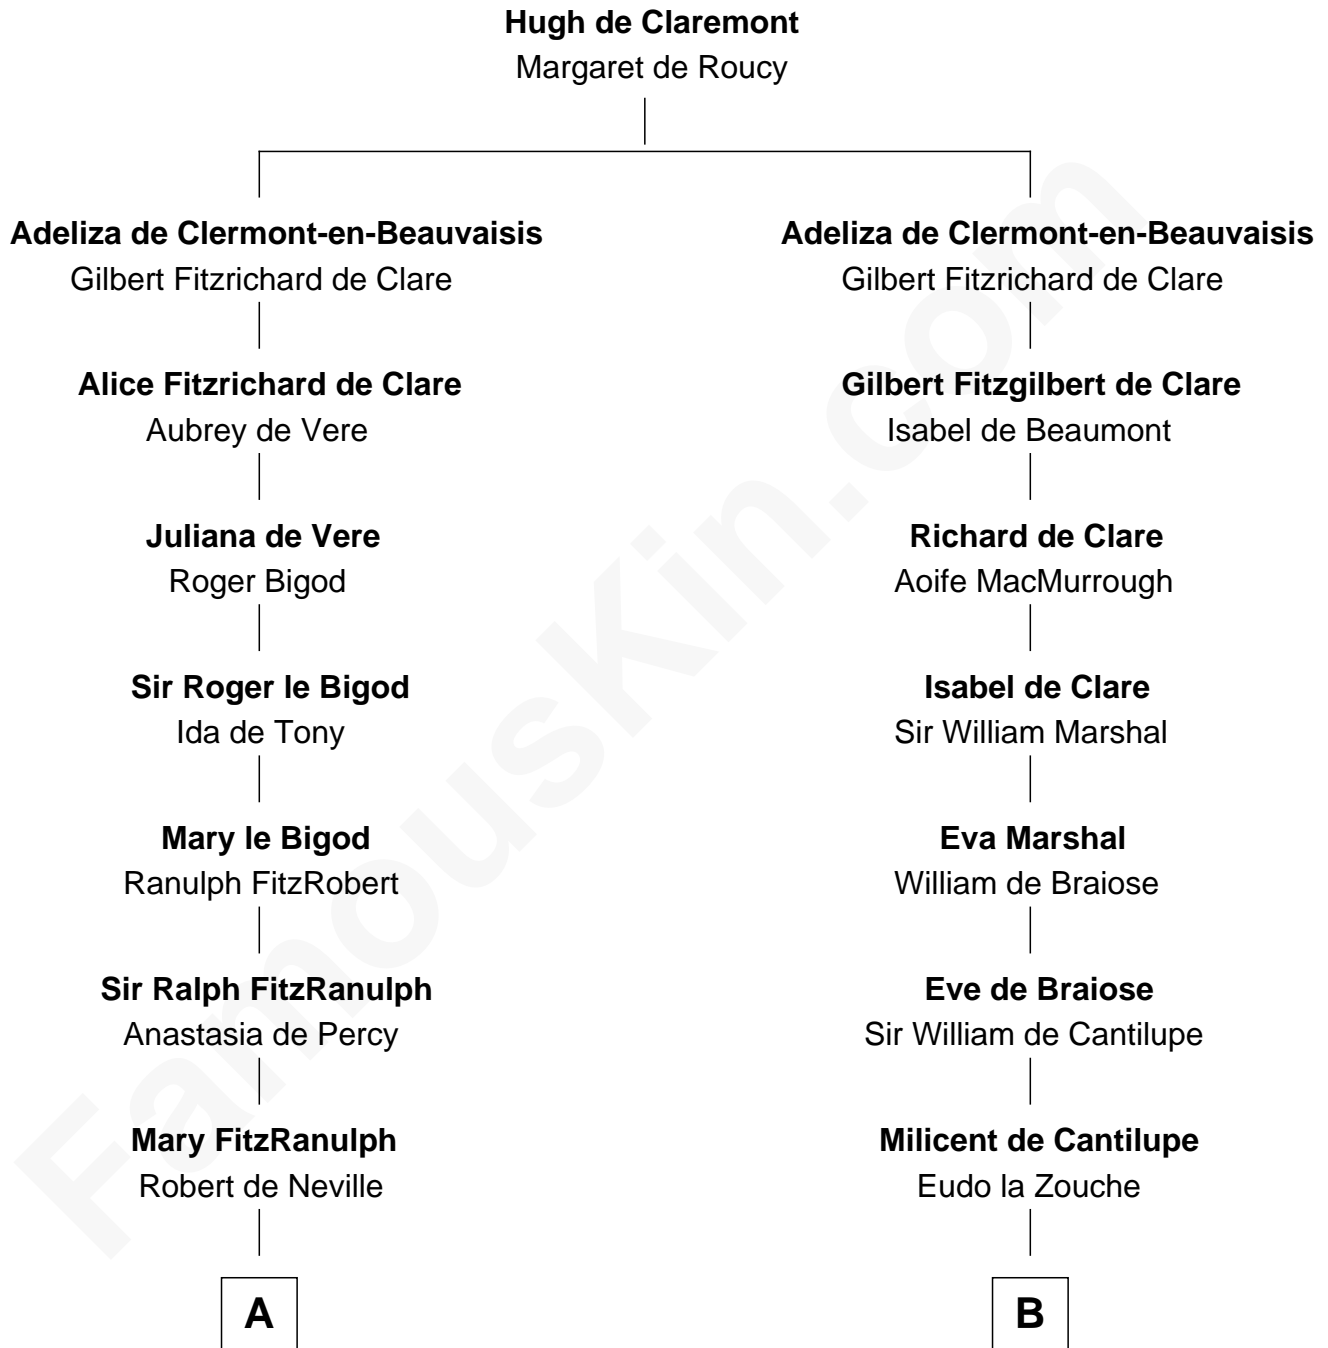

# FamousKin.com Relationship Chart of

**John Carroll**

*Founder of Georgetown University*

21st cousin of

**Abigail (Smith) Adams**

*First Lady of President John Adams*

**C**

**Edward Digges**  
Elizabeth Page

**William Digges**  
Elizabeth Sewall

**Anne Digges**  
Henry Darnall

**Eleanor Darnall**  
Daniel Carroll

**John Carroll**  
*Founder, Georgetown University*

**D**

**Rev. Thomas Shepard**  
Anna Tyng

**Anna Shepard**  
Daniel Quincy