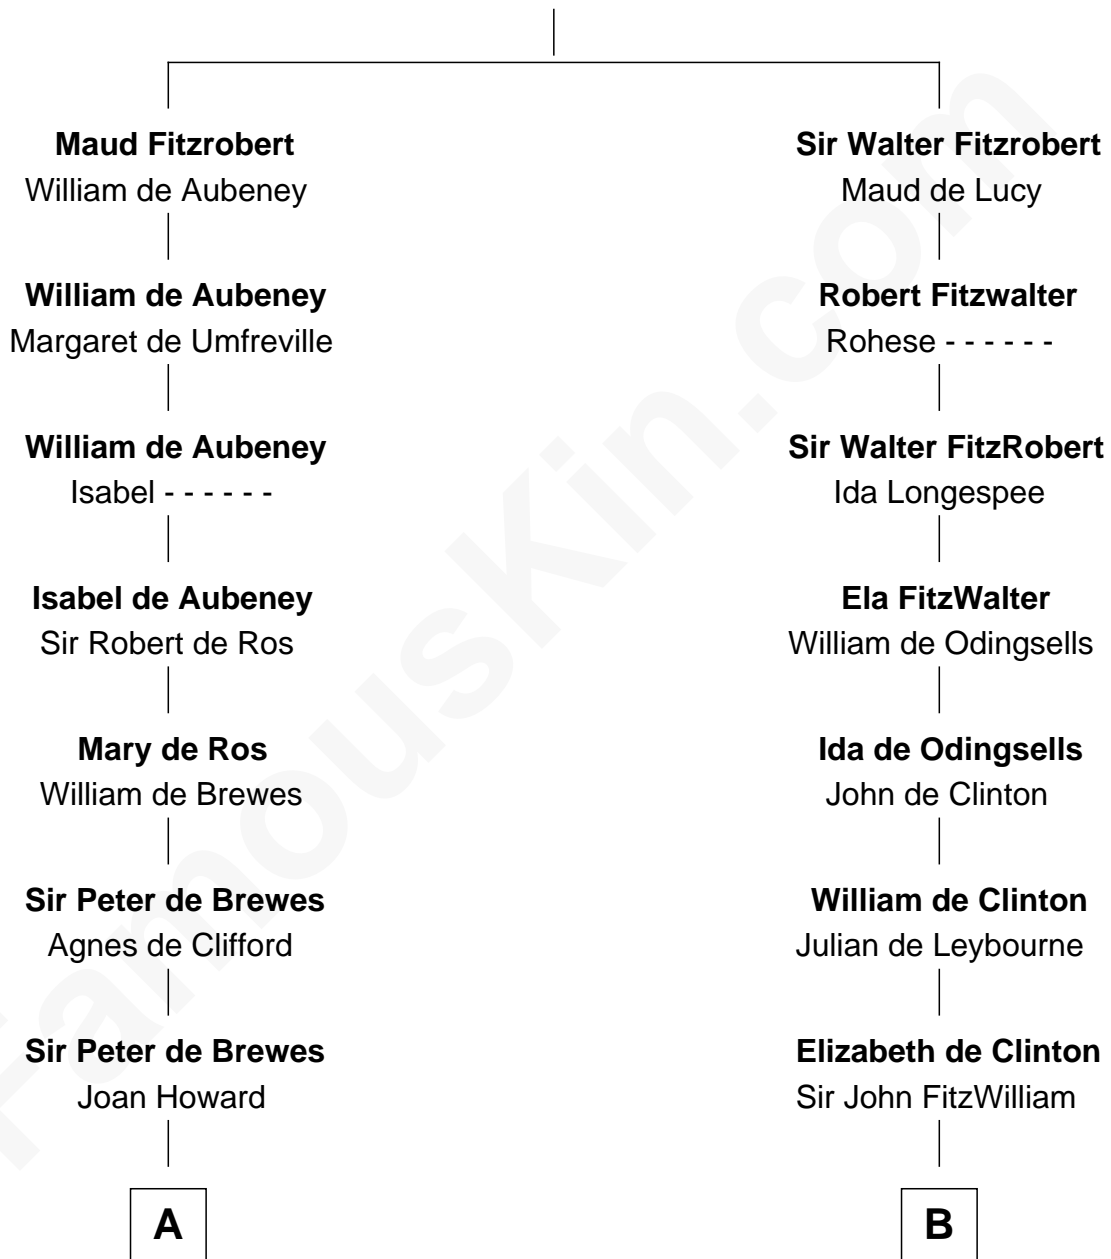

FamousKin.com

Relationship Chart of

John Carroll

Founder of Georgetown University

19th cousin 1 time removed of

Abigail (Smith) Adams

First Lady of President John Adams

Robert Fitzrichard

Maud de St. Liz

C

Elizabeth Sewall

William Digges

Anne Digges

Henry Darnall

Eleanor Darnall

Daniel Carroll