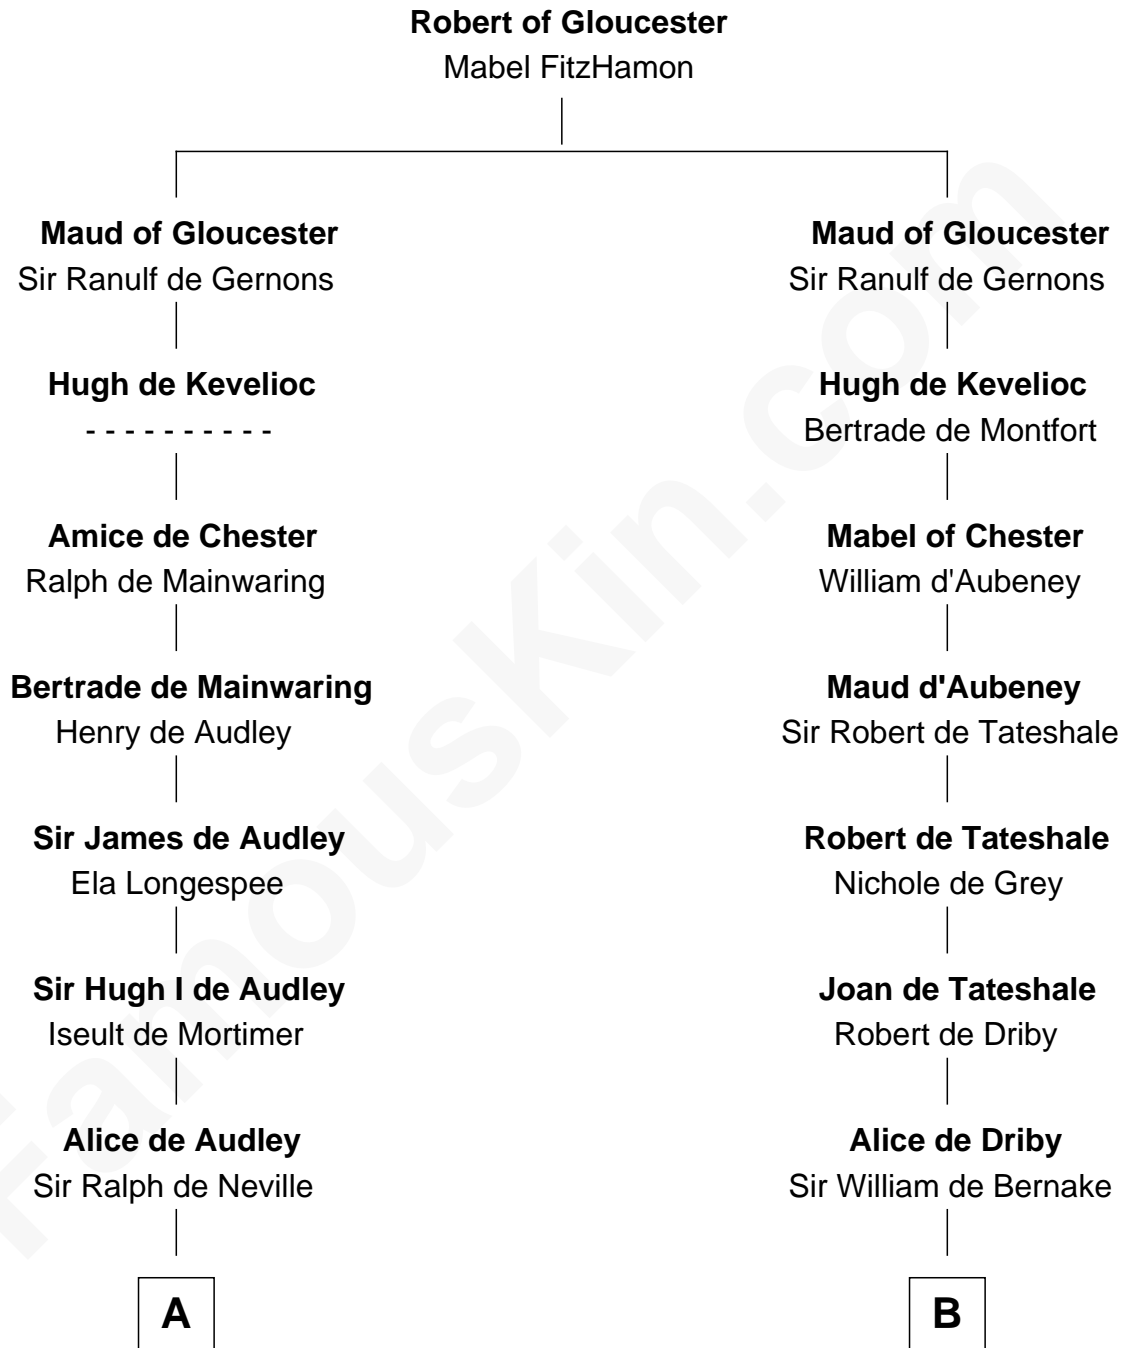

FamousKin.com

Relationship Chart of

John Carroll

Founder of Georgetown University

19th cousin 2 times removed of

Abigail (Smith) Adams

First Lady of President John Adams

C

Anne Digges
Henry Darnall

Eleanor Darnall
Daniel Carroll

John Carroll
Founder, Georgetown University

D

Rev. Thomas Shepard
Anna Tyng

Anna Shepard
Daniel Quincy

Col John Quincy
Elizabeth Norton

Elizabeth Quincy
Rev. William Smith