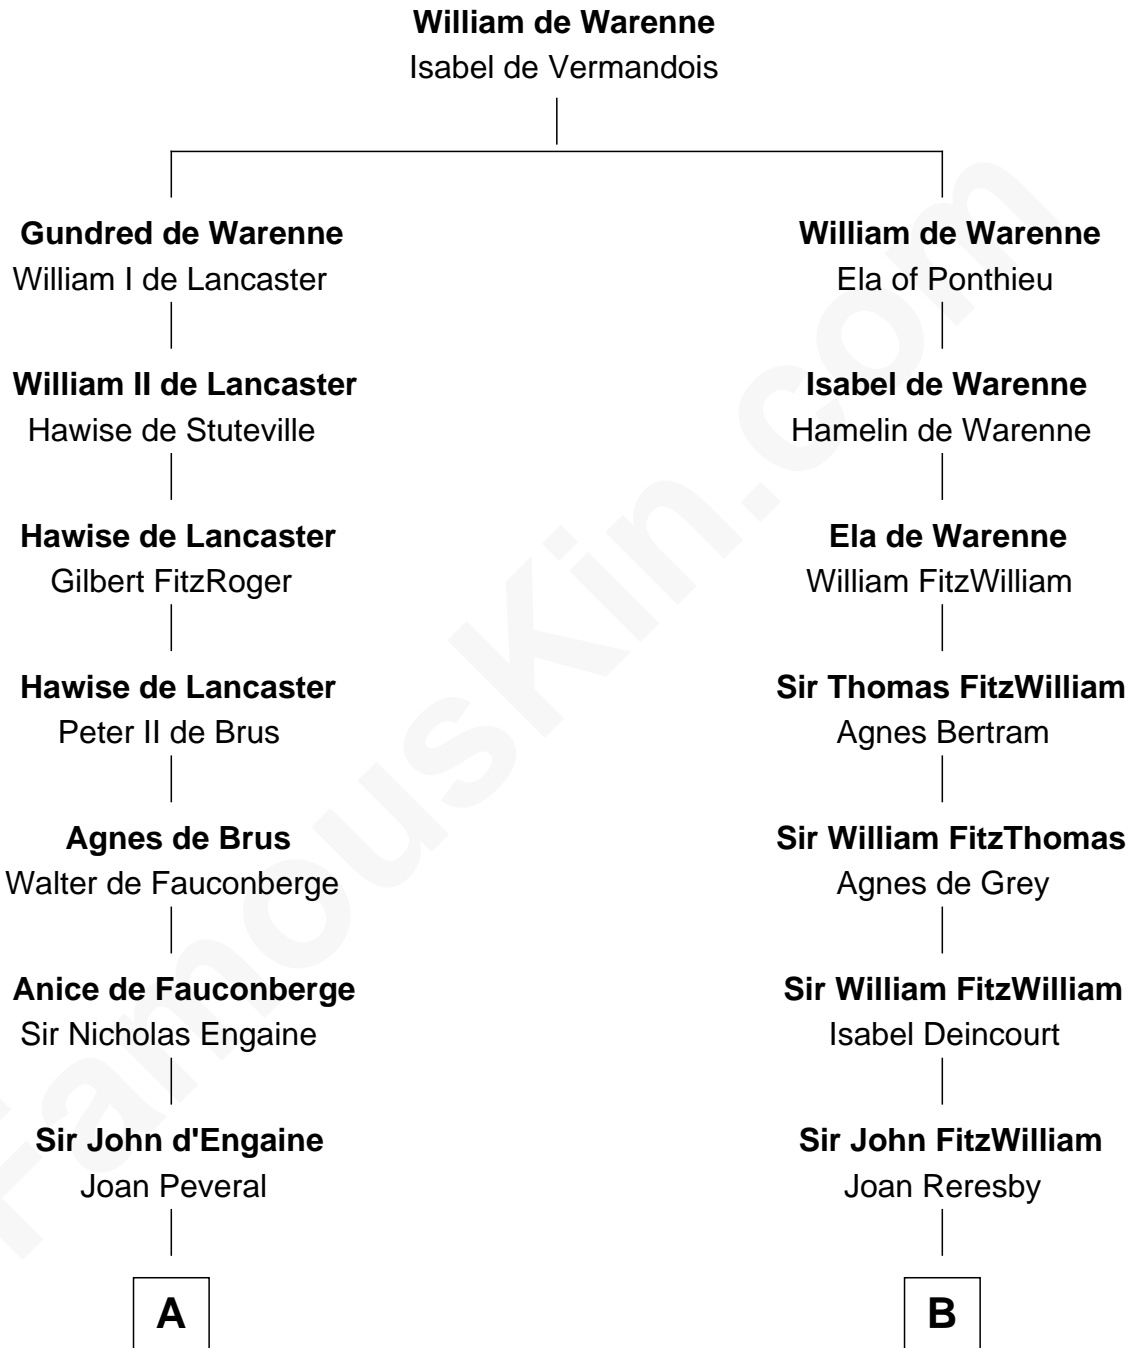

# FamousKin.com Relationship Chart of

**John Carroll**

*Founder of Georgetown University*

20th cousin of

**Abigail (Smith) Adams**

*First Lady of President John Adams*

**C**

**Elizabeth Sewall**

William Digges

**Anne Digges**

Henry Darnall

**Eleanor Darnall**

Daniel Carroll

**John Carroll**

*Founder, Georgetown University*

**D**