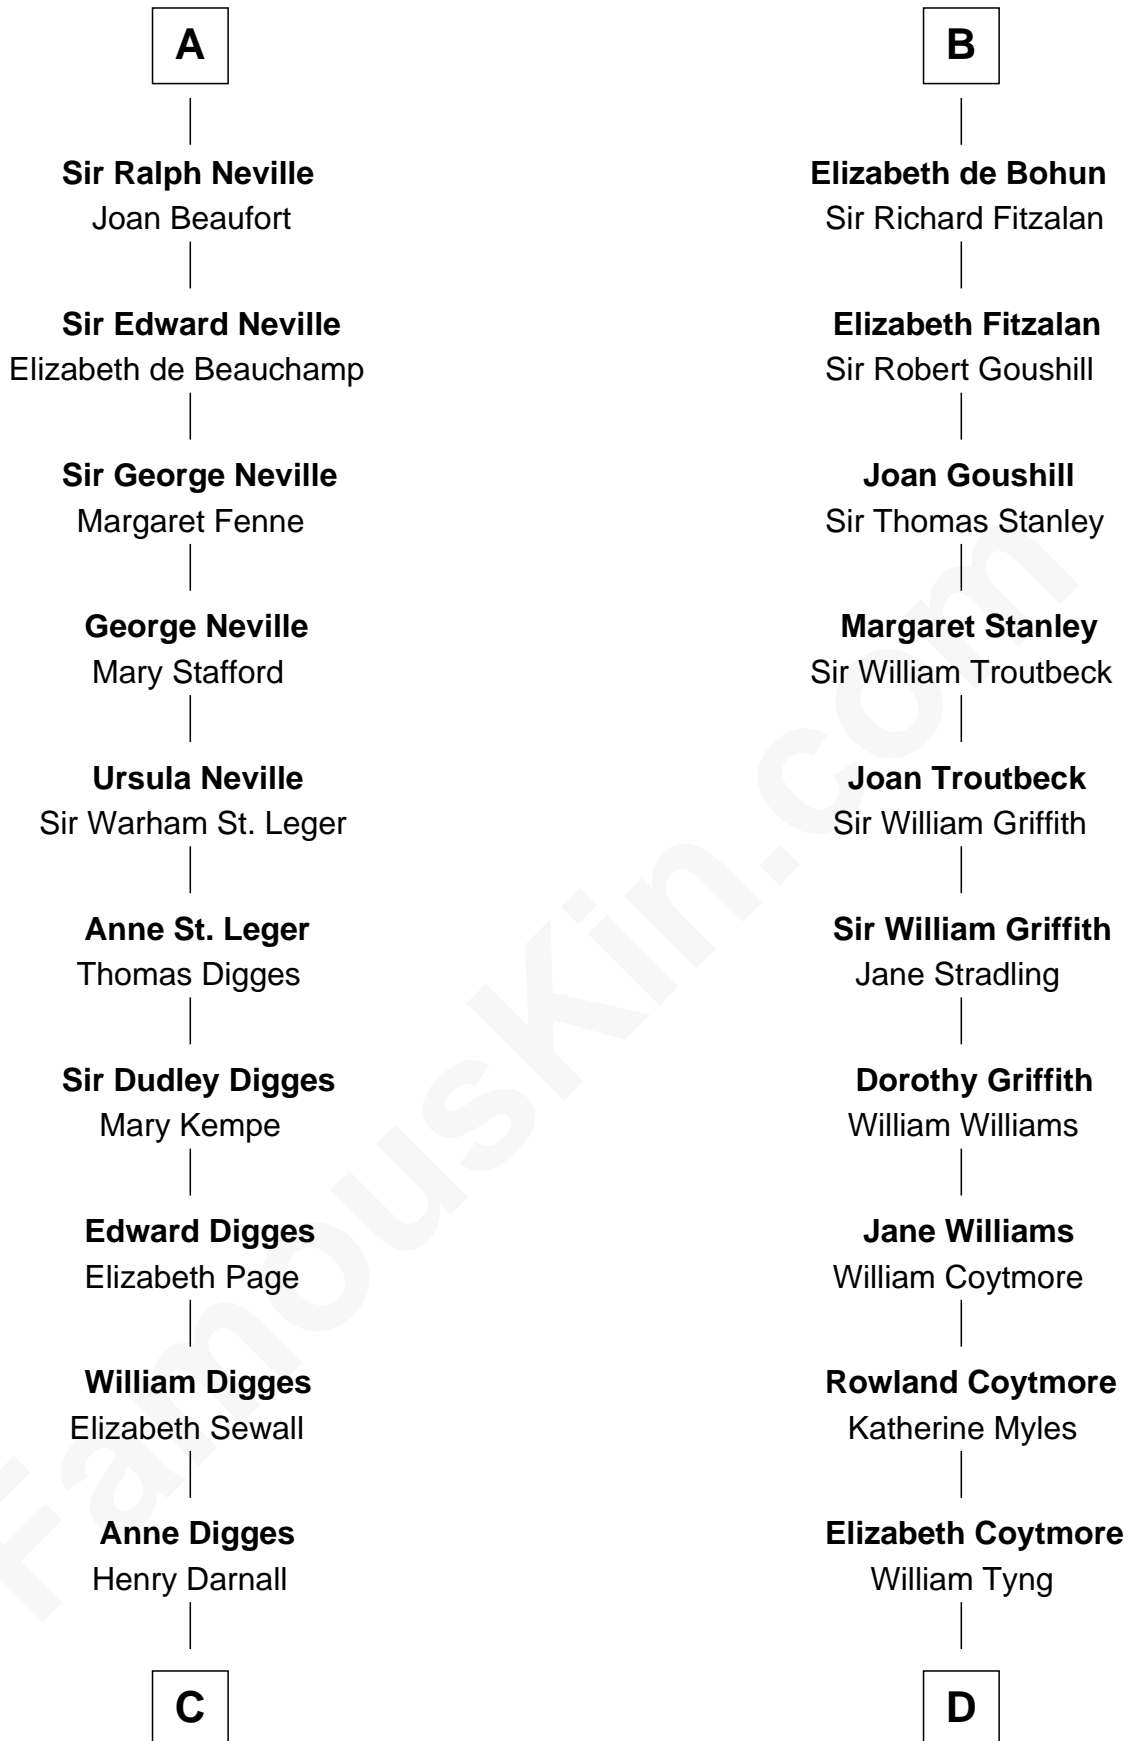

## Relationship Chart of

### John Carroll

*Founder of Georgetown University*

18th cousin 3 times removed of

### Abigail (Smith) Adams

*First Lady of President John Adams*

**C**

**Eleanor Darnall**

Daniel Carroll

**John Carroll**

*Founder, Georgetown University*

**D**