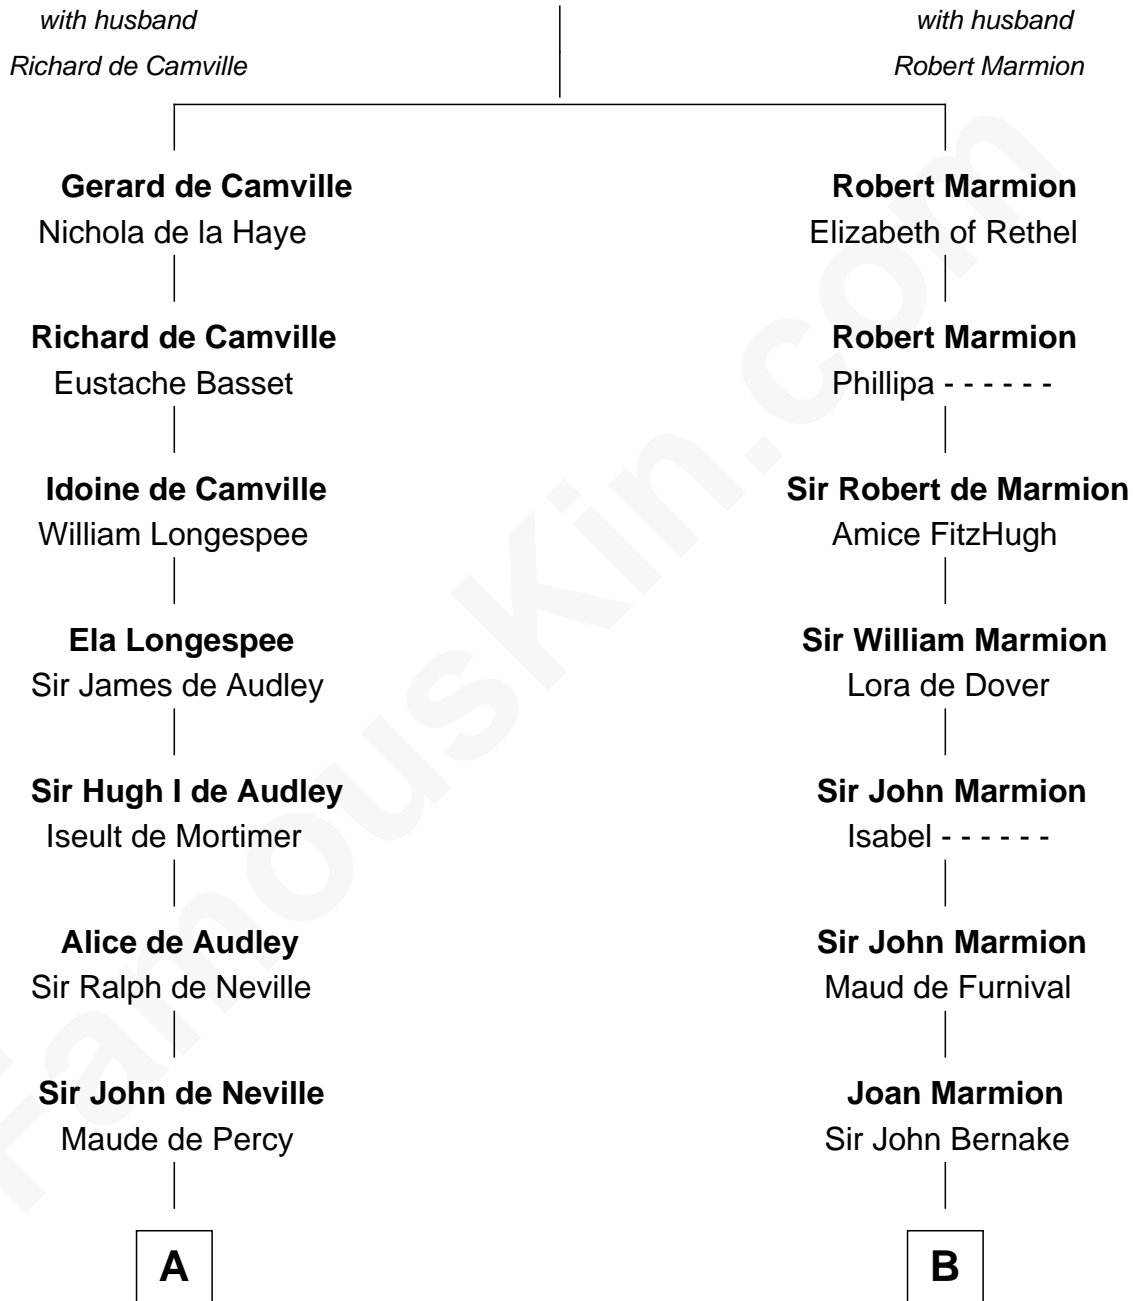

## Relationship Chart of

### John Carroll

Founder of Georgetown University

18th cousin 2 times removed of

### Abigail (Smith) Adams

First Lady of President John Adams

#### Miliscent of Rethel

**C**

**Eleanor Darnall**

Daniel Carroll

**John Carroll**

*Founder, Georgetown University*

**D**

**Anna Shepard**