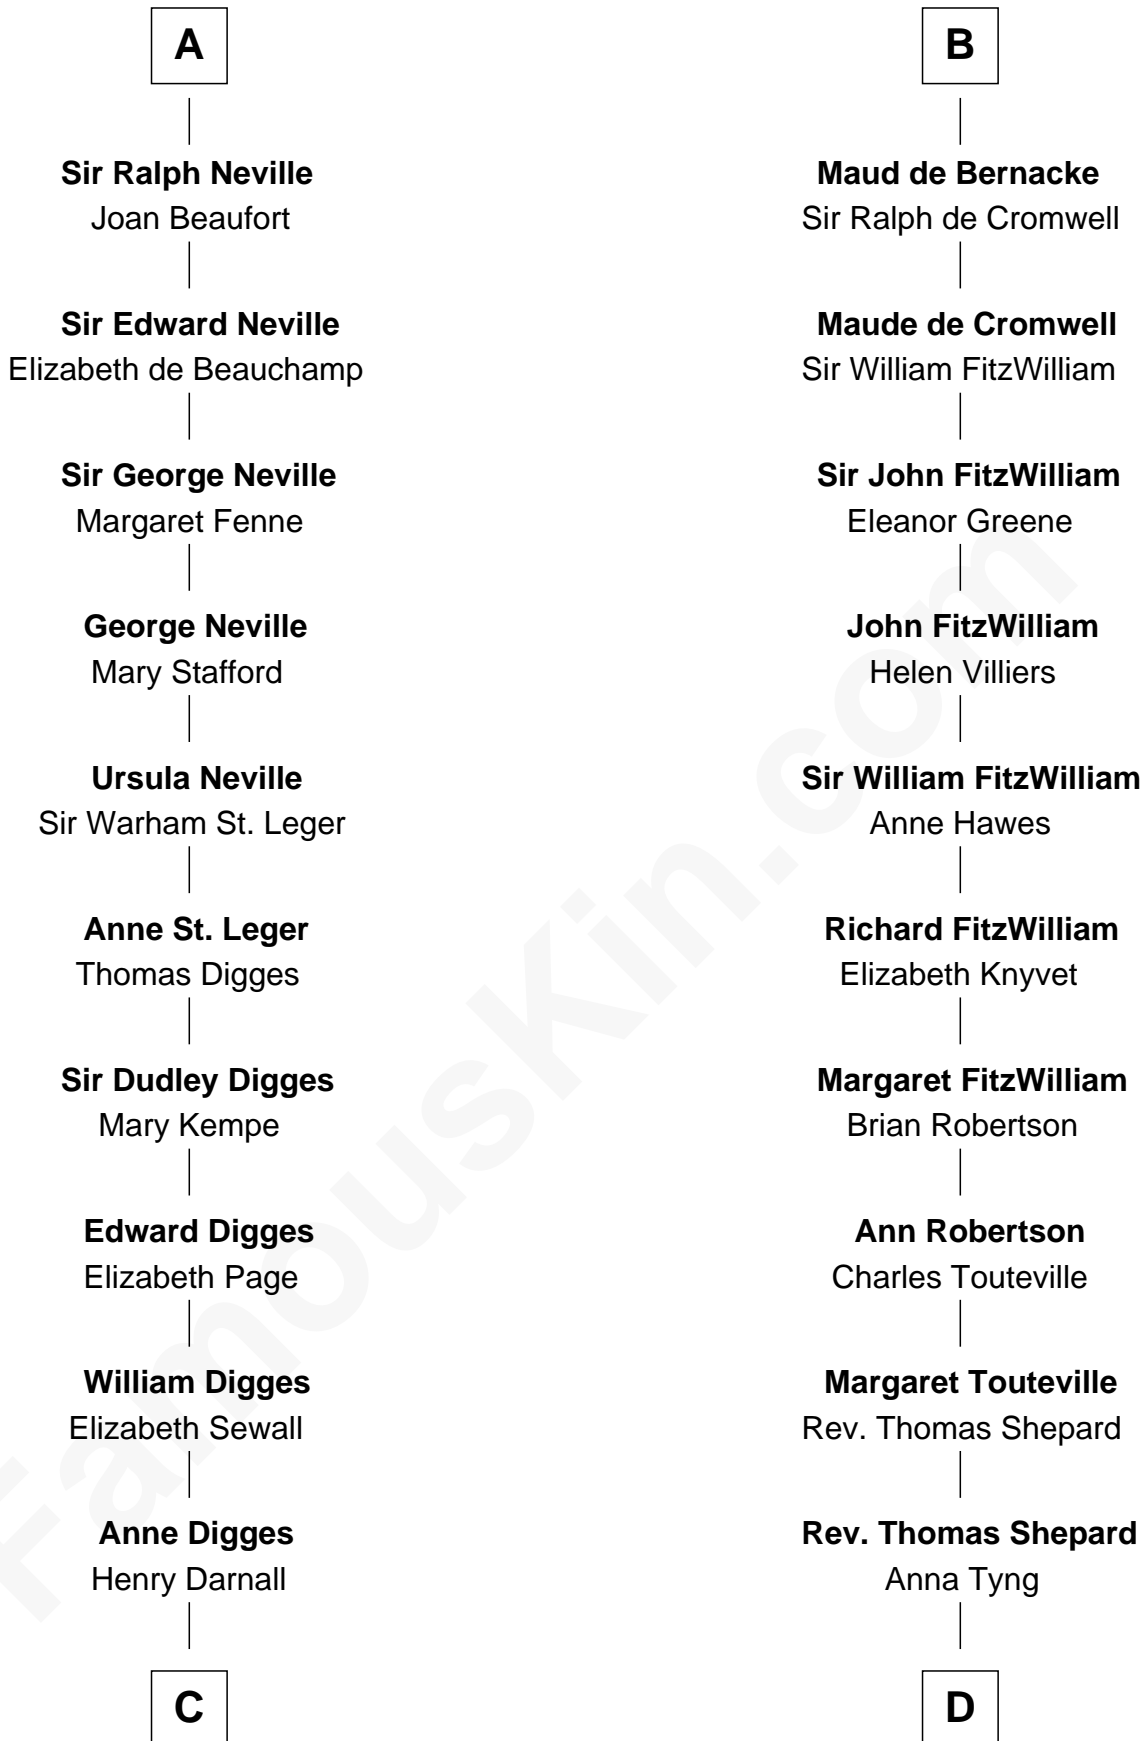

## Relationship Chart of

### John Carroll

Founder of Georgetown University

18th cousin 2 times removed of

### Abigail (Smith) Adams

First Lady of President John Adams

#### Miliscent of Rethel

**C**

**Eleanor Darnall**

Daniel Carroll

**John Carroll**

*Founder, Georgetown University*

**D**

**Anna Shepard**