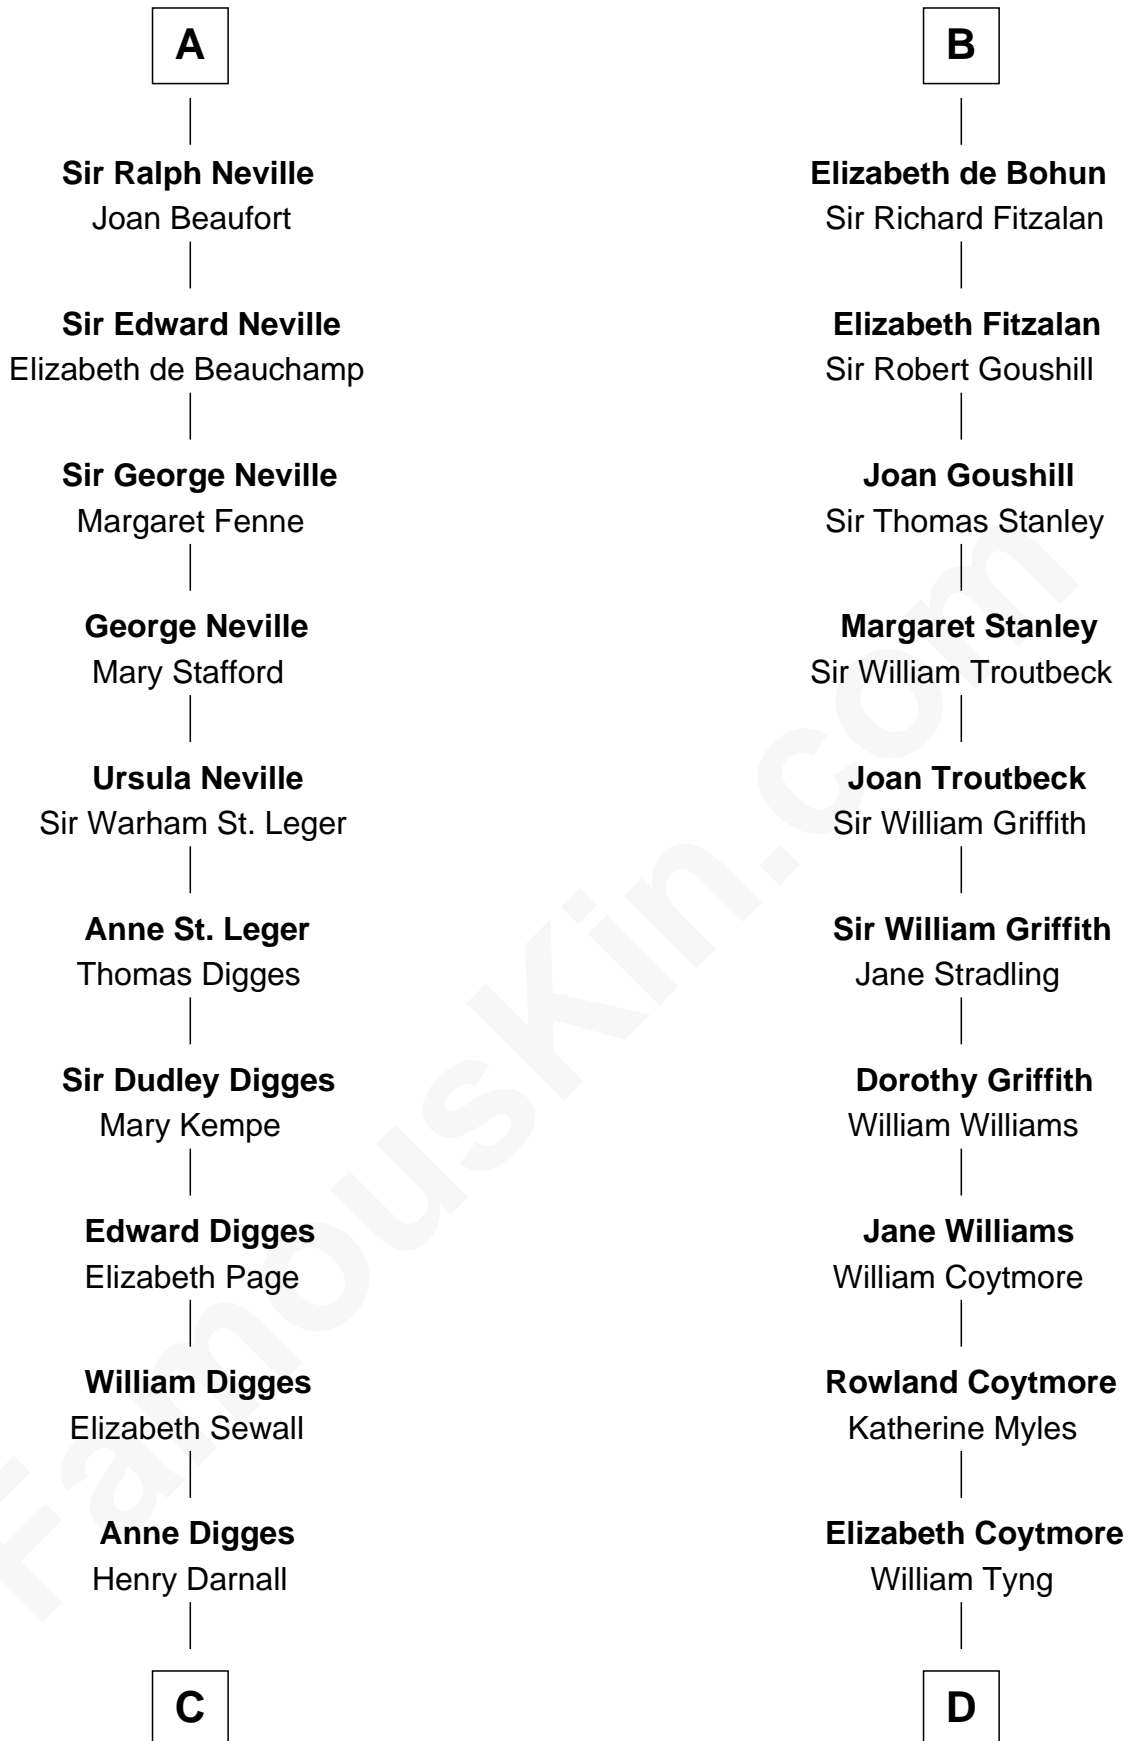

FamousKin.com

Relationship Chart of John Carroll

Founder of Georgetown University

18th cousin 3 times removed of

Abigail (Smith) Adams

First Lady of President John Adams

C

Eleanor Darnall