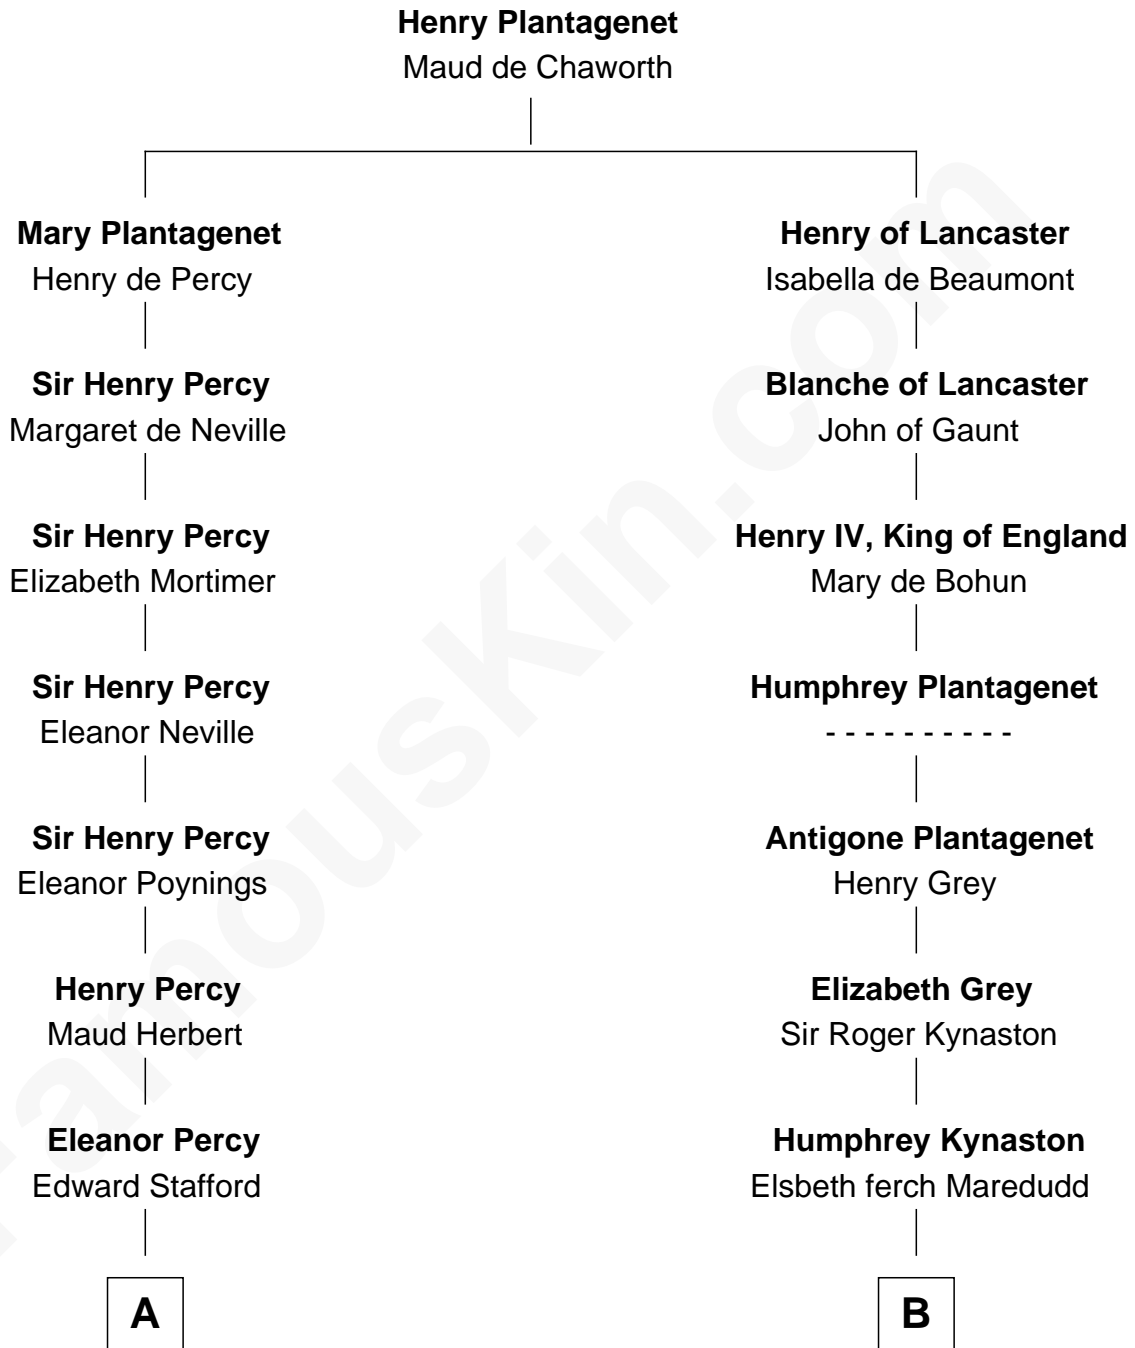

FamousKin.com

Relationship Chart of

John Carroll

Founder of Georgetown University

15th cousin 4 times removed of

Orson Welles

Radio, Stage, and Movie Actor

C

Richard Jones Welles

Mary Blanche Head

Richard Head Welles

Beatrice Ives

Orson Welles

Radio, Stage, and Movie Actor

FamousKin.com