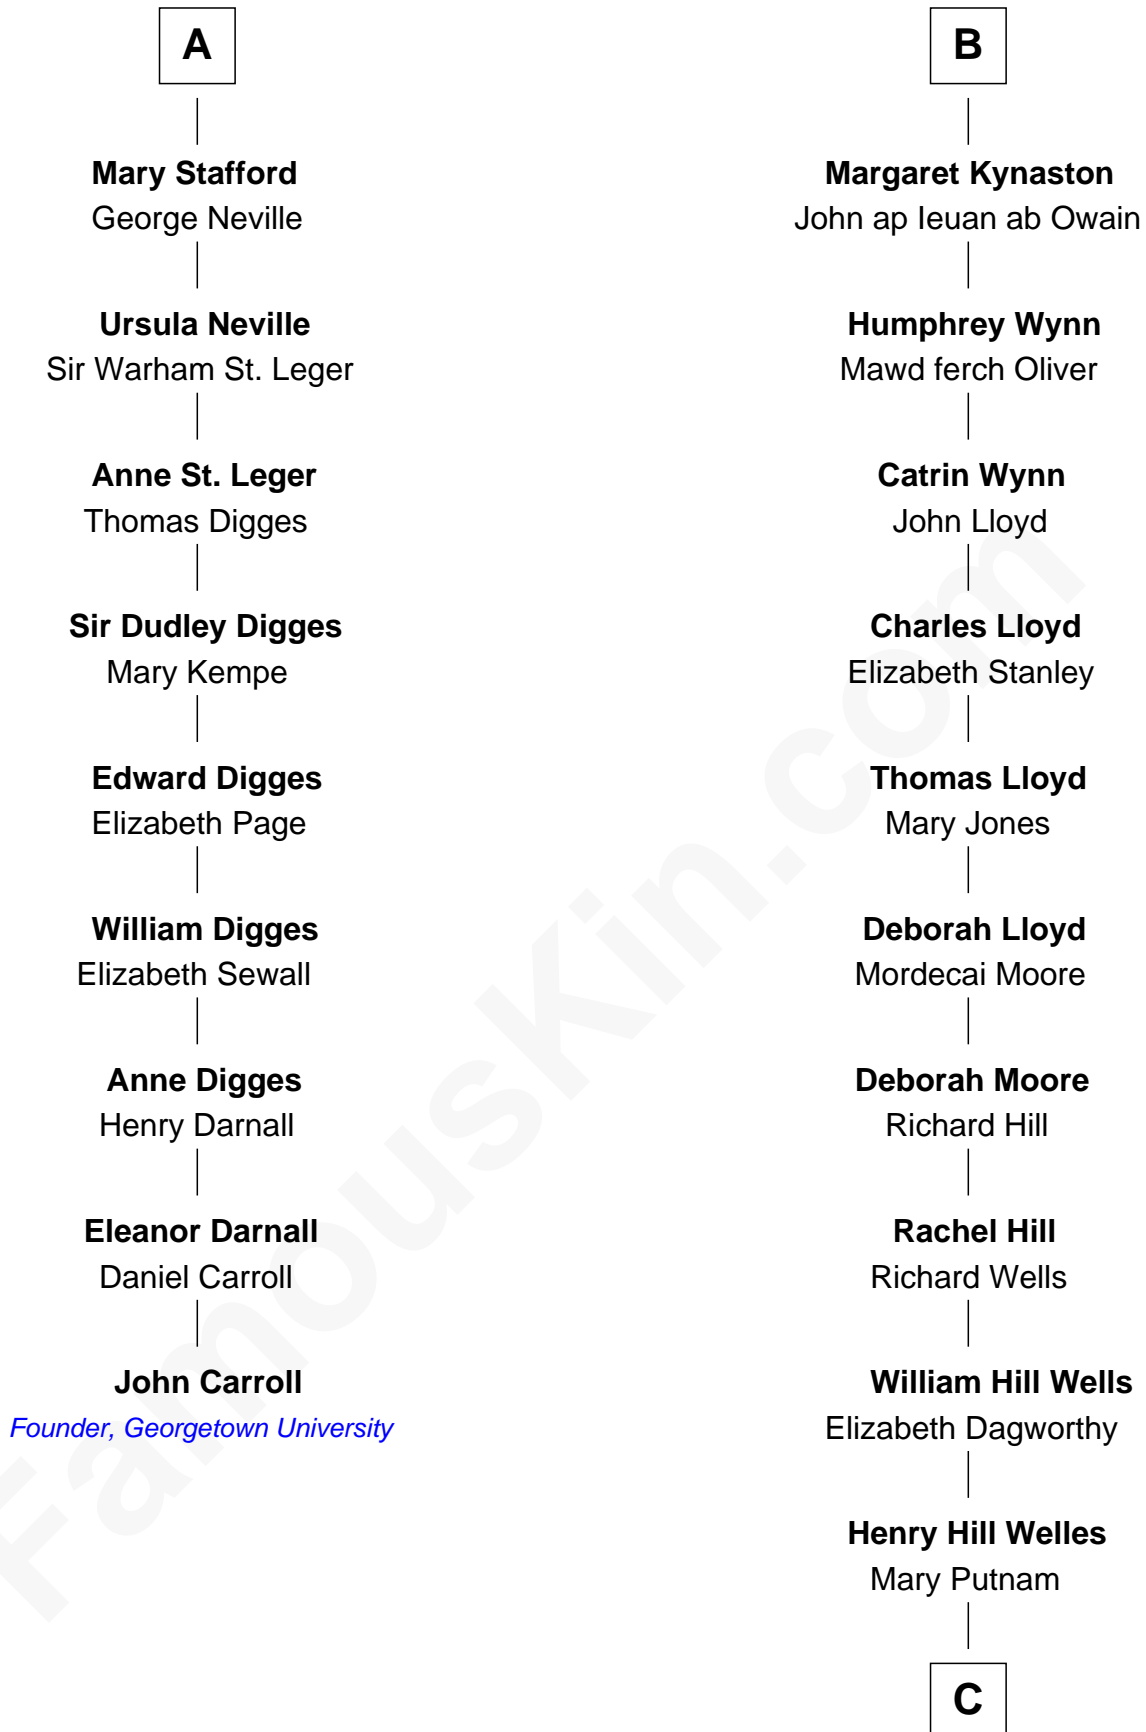

FamousKin.com

Relationship Chart of

John Carroll

Founder of Georgetown University

15th cousin 4 times removed of

Orson Welles

Radio, Stage, and Movie Actor

C