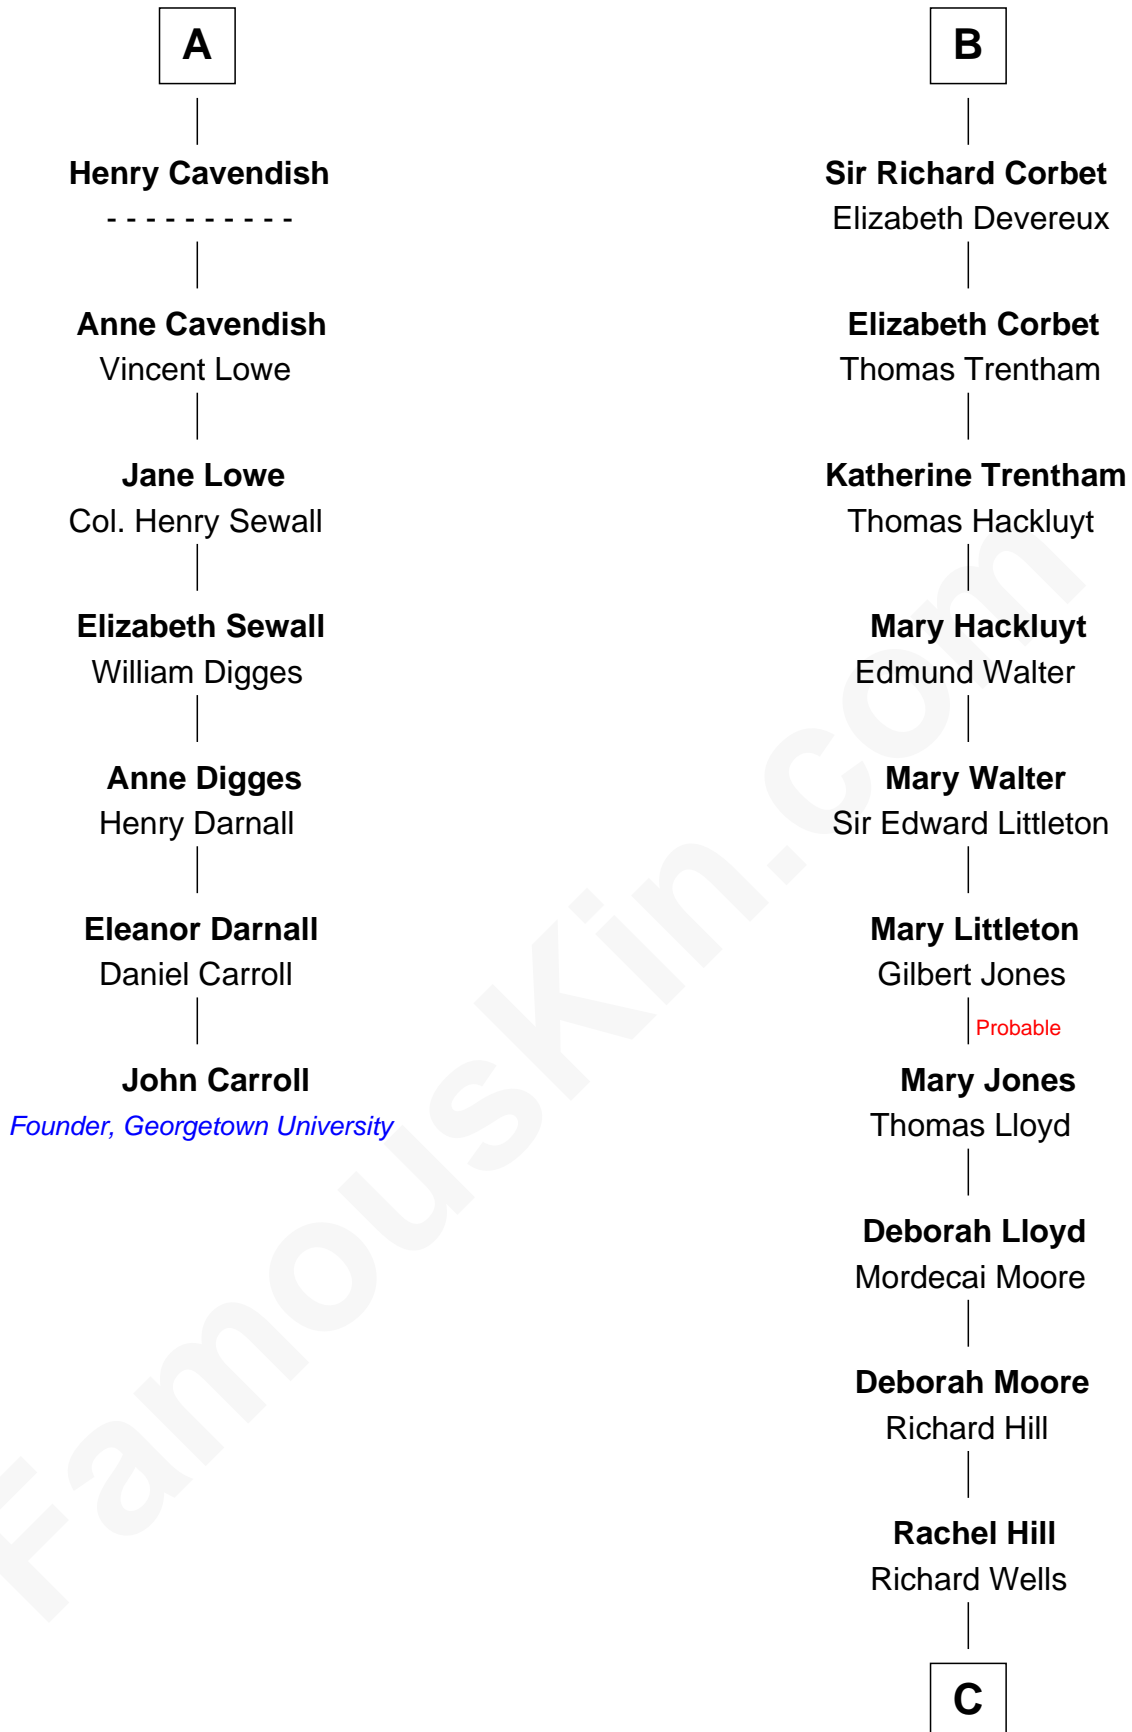

FamousKin.com

Relationship Chart of

John Carroll

Founder of Georgetown University

13th cousin 8 times removed of

Orson Welles

Radio, Stage, and Movie Actor

Sir Gilbert Talbot

Pernel le Boteler

C

William Hill Wells
Elizabeth Dagworthy

Henry Hill Welles
Mary Putnam

Richard Jones Welles
Mary Blanche Head

Richard Head Welles
Beatrice Ives

Orson Welles
Radio, Stage, and Movie Actor

FamousKin.com