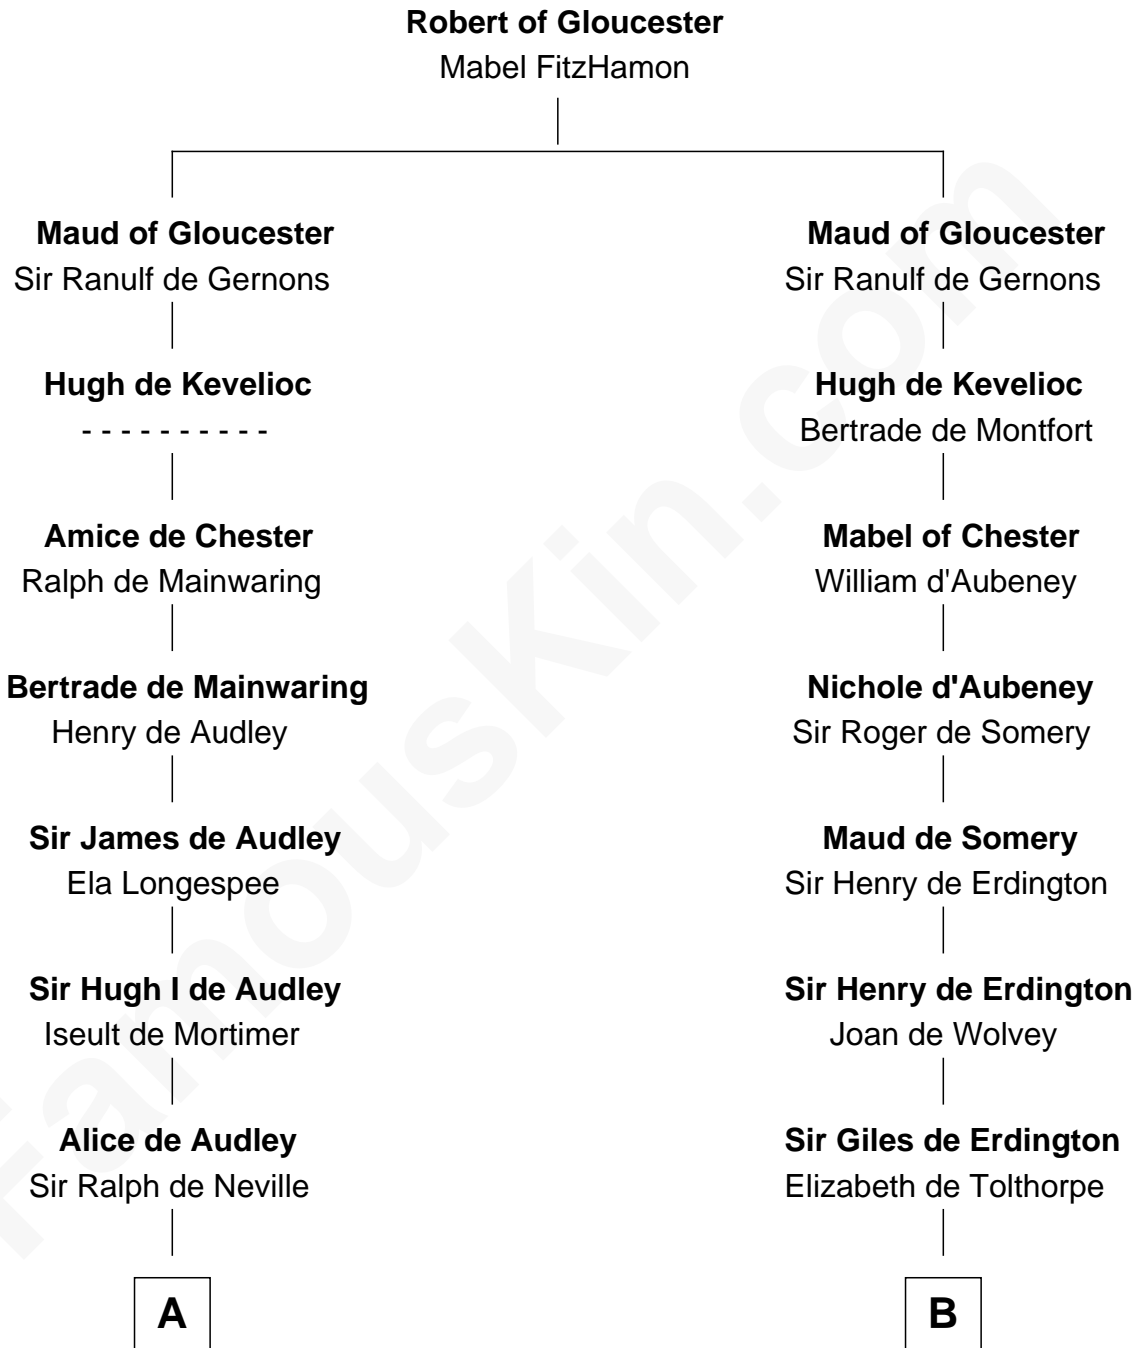

# FamousKin.com Relationship Chart of

**John Carroll**

*Founder of Georgetown University*

19th cousin of

**John Hancock**

*Signer of the Declaration of Independence*

**C**

**Anne Digges**  
Henry Darnall

**Eleanor Darnall**  
Daniel Carroll

**John Carroll**

*Founder, Georgetown University*

**D**

**Elizabeth Clarke**  
John Hancock

**Rev. John Hancock**  
Mary Hawke

**John Hancock**

*Signer of Declaration of Independence*