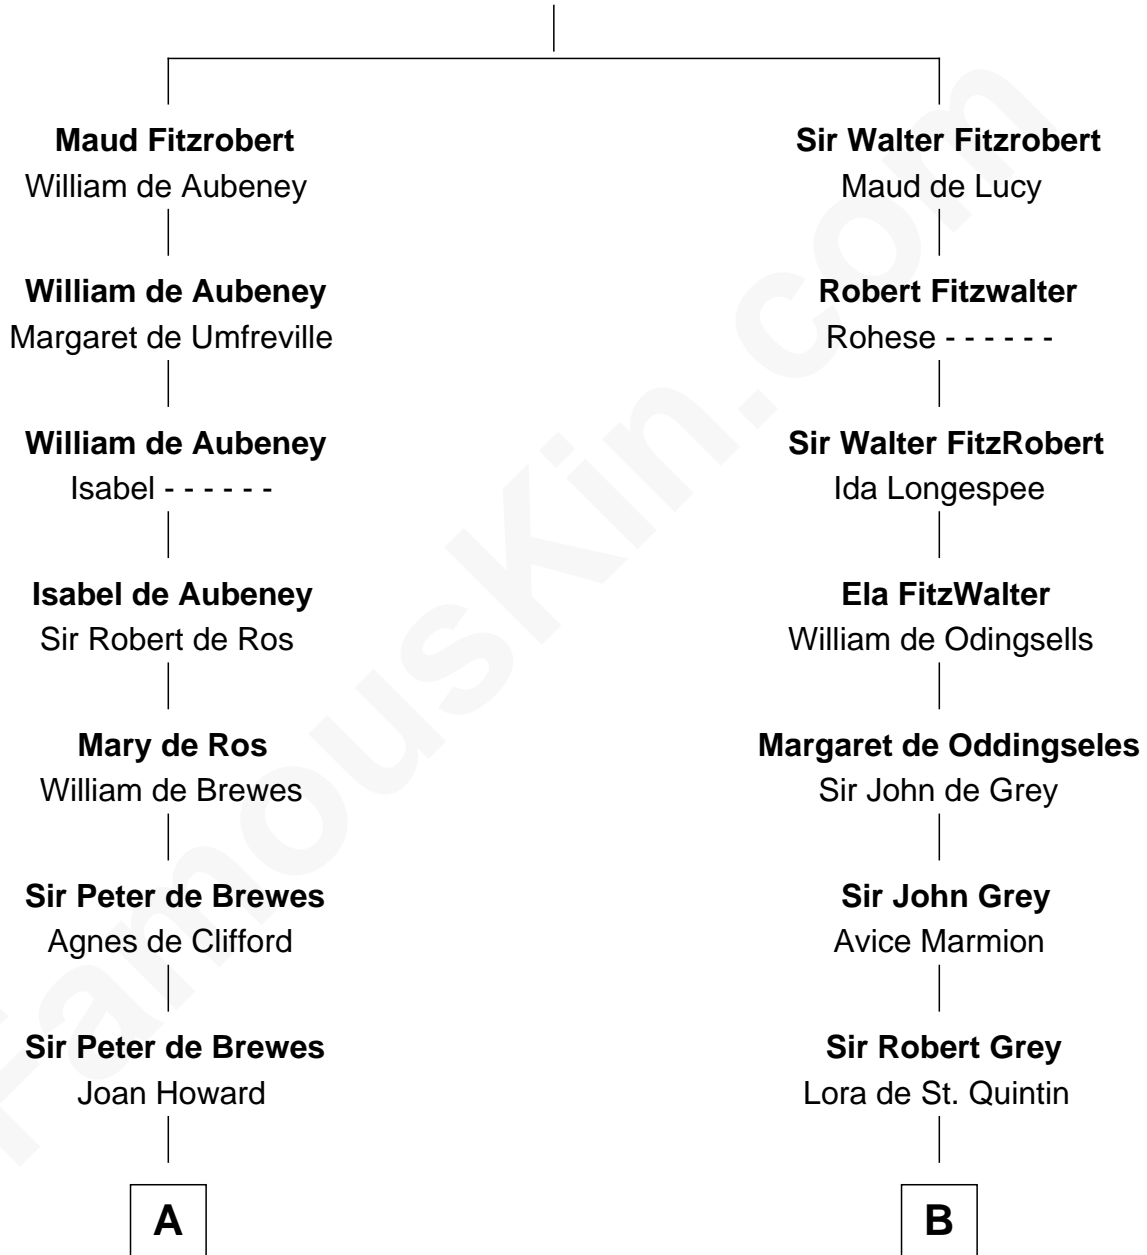

## Relationship Chart of

### John Carroll

Founder of Georgetown University

12th cousin 8 times removed of

**Catherine Parr**

6th Wife of King Henry VIII

**Robert Fitzrichard**

Maud de St. Liz

**C**

—  
**Elizabeth Sewall**

William Digges

—  
**Anne Digges**

Henry Darnall

—  
**Eleanor Darnall**

Daniel Carroll

—  
**John Carroll**

*Founder, Georgetown University*