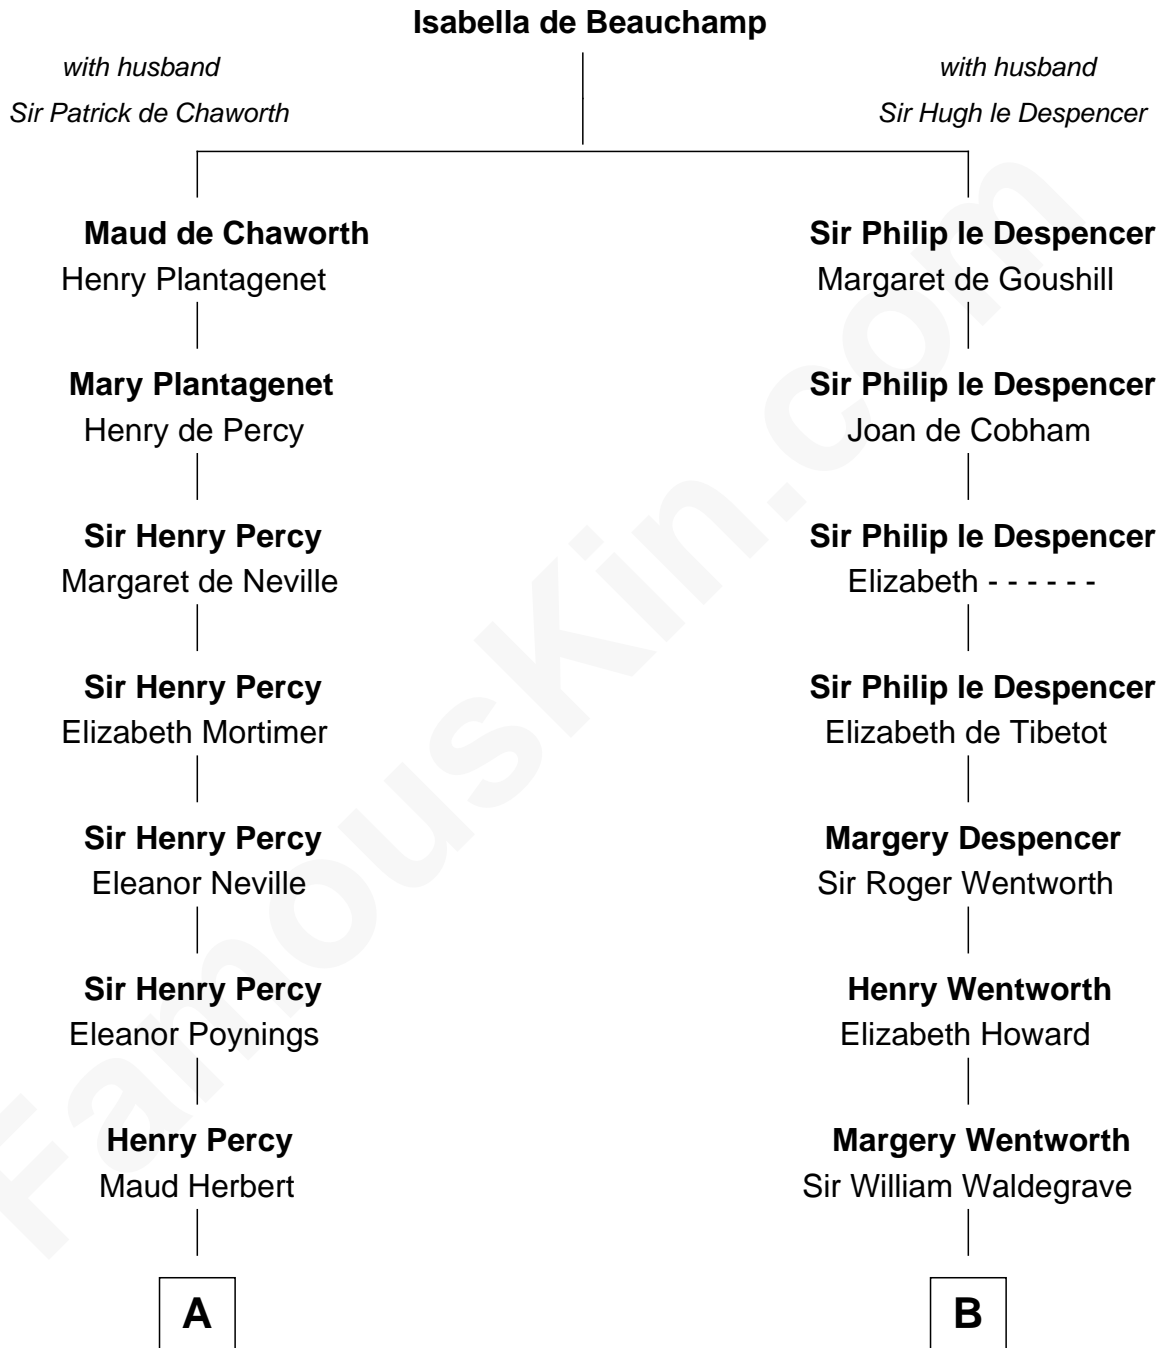

FamousKin.com Relationship Chart of

John Carroll

Founder of Georgetown University

16th cousin 5 times removed of

Jake Gyllenhaal

Movie Actor

C

Anders Leonard Gyllenhaal

Selma Amanda Nelson

Leonard Ephraim Gyllenhaal

Philo Pendleton

Hugh Anders Gyllenhaal

Virginia Lowrie Childs

Stephen Roark Gyllenhaal

Naomi Achs

Jake Gyllenhaal