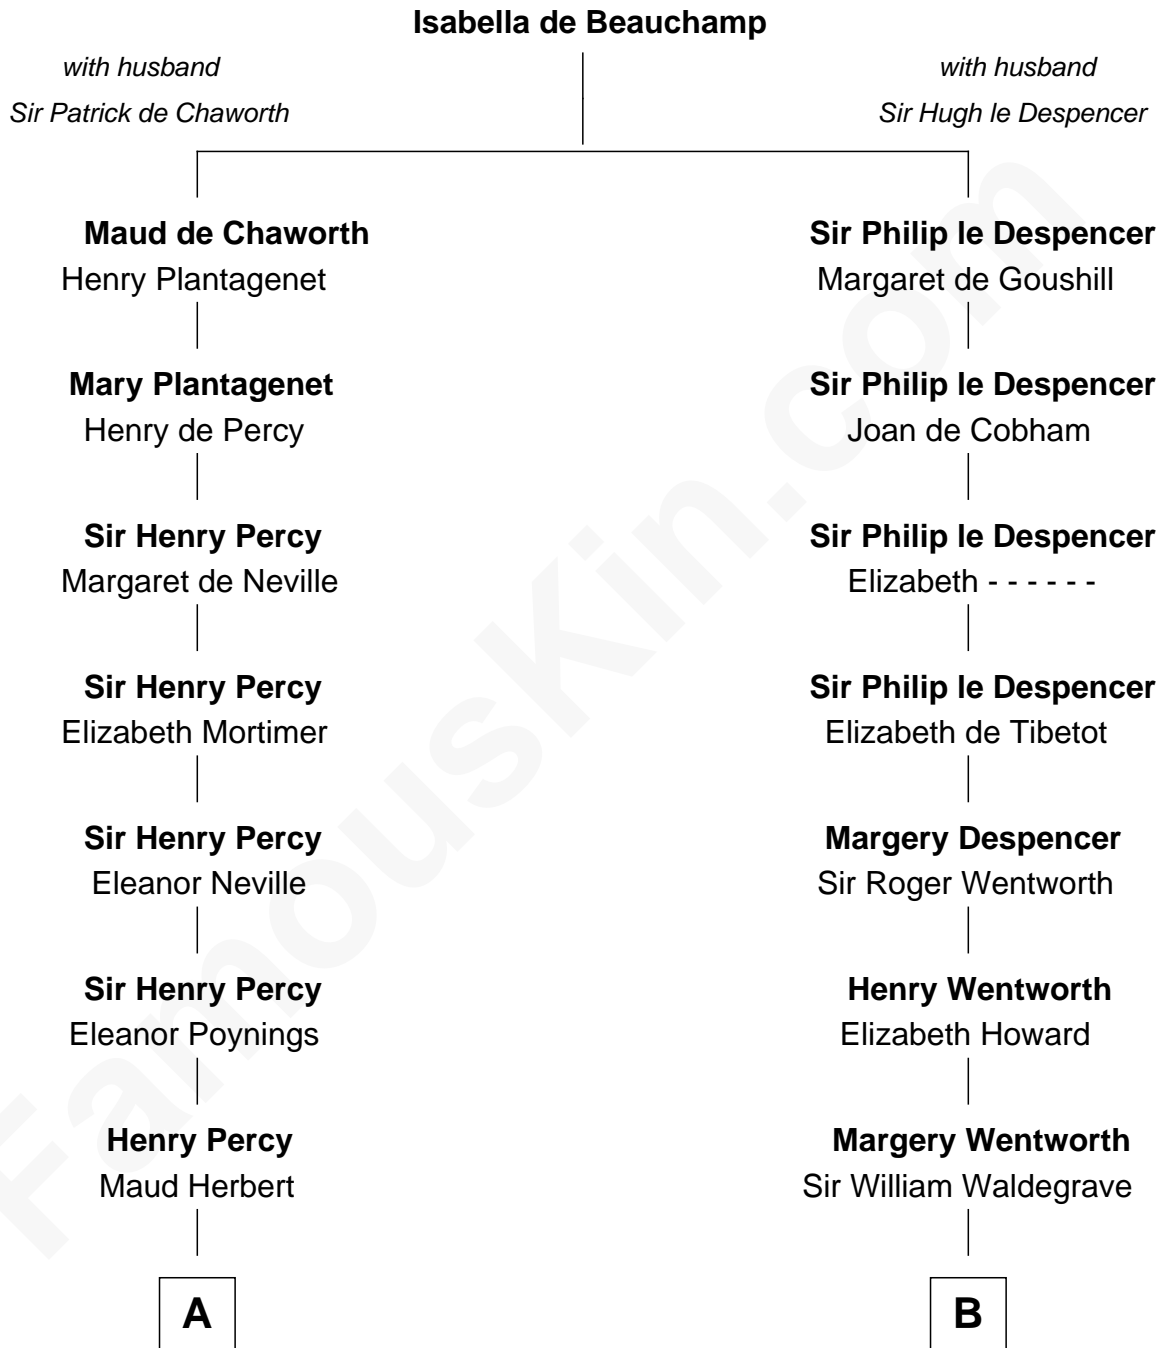

FamousKin.com Relationship Chart of

John Carroll

Founder of Georgetown University

16th cousin 5 times removed of

Maggie Gyllenhaal

Movie Actress

C

Anders Leonard Gyllenhaal

Selma Amanda Nelson

Leonard Ephraim Gyllenhaal

Philo Pendleton

Hugh Anders Gyllenhaal

Virginia Lowrie Childs

Stephen Roark Gyllenhaal

Naomi Achs

Maggie Gyllenhaal

Movie Actress