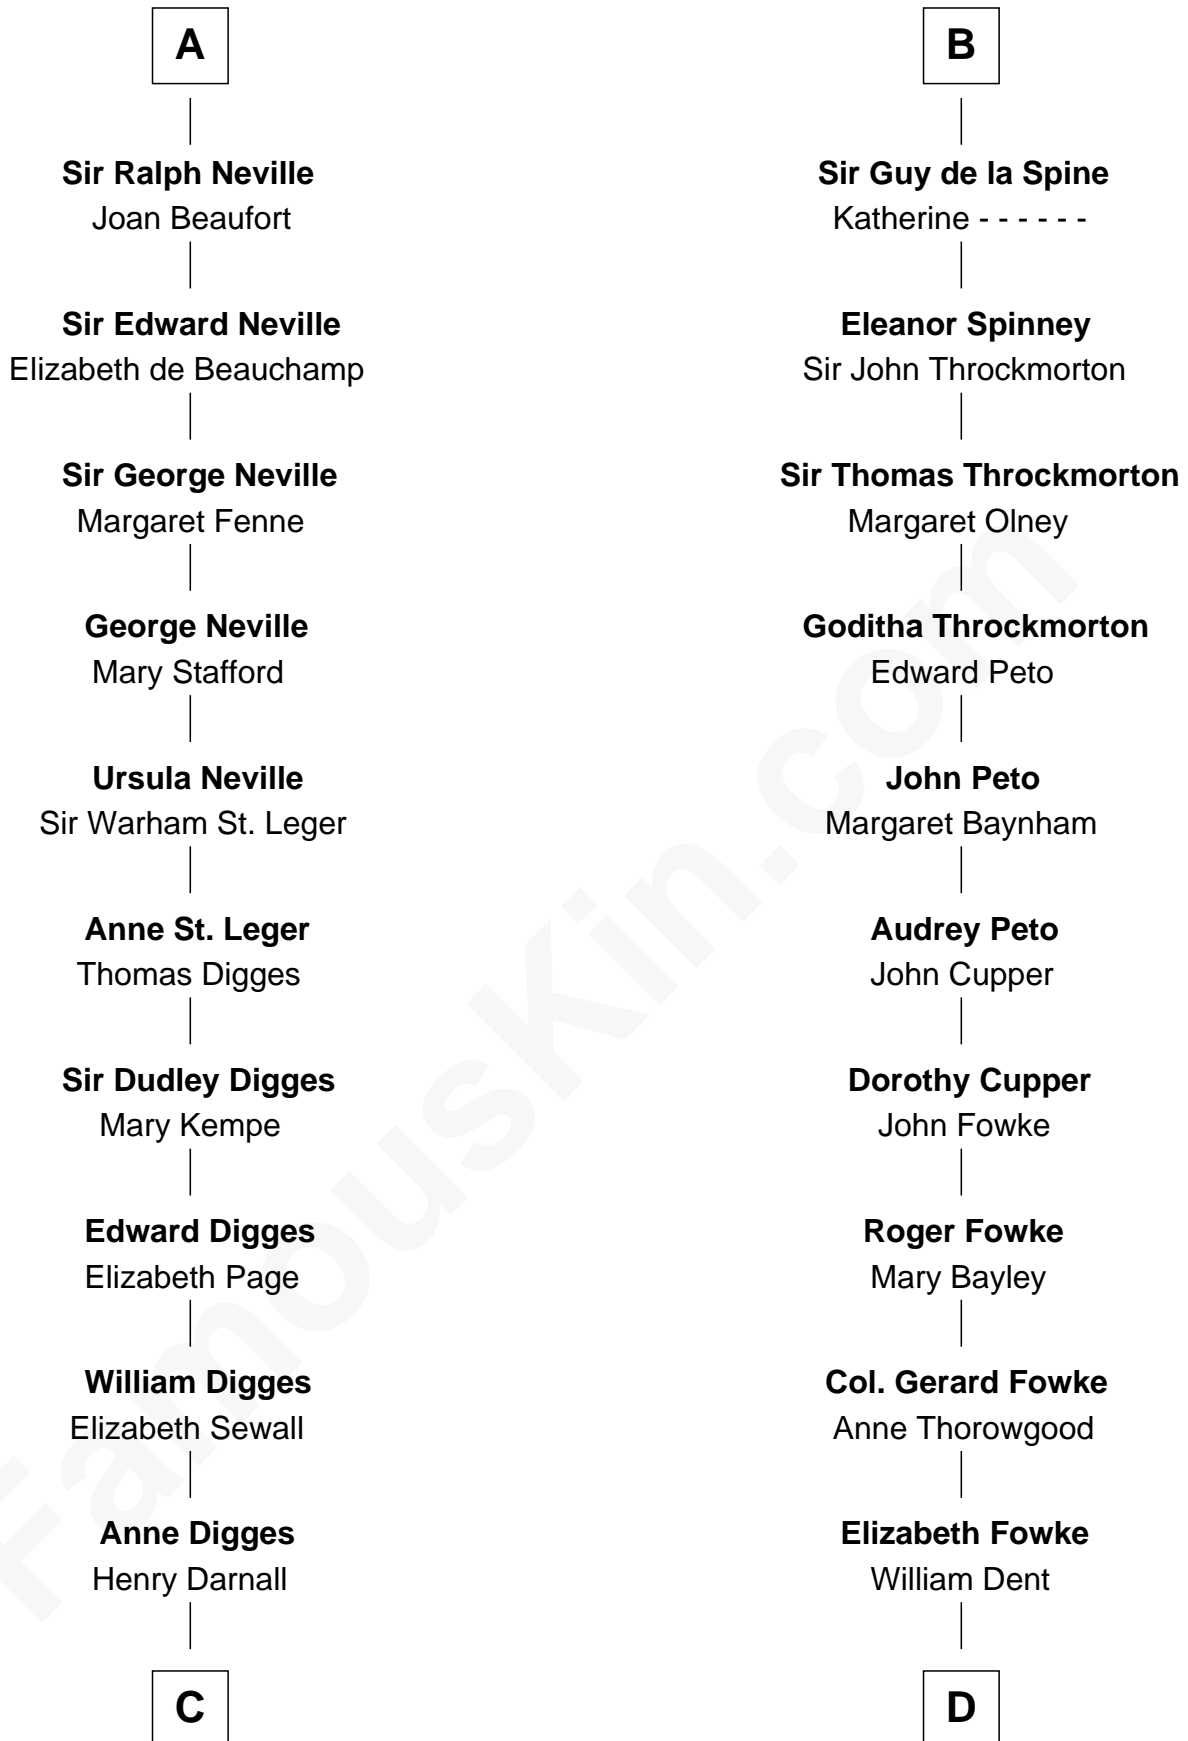

FamousKin.com

Relationship Chart of

John Carroll

Founder of Georgetown University

18th cousin 3 times removed of

General James Longstreet

Confederate Army - U.S. Civil War

C

Eleanor Darnall

Daniel Carroll

John Carroll

Founder, Georgetown University

D

George Dent

Anne Herbert

John Dent

Sarah Marshall

Thomas Marshall Dent

Anne Magruder

Mary Anna Dent

James Longstreet

General James Longstreet

Confederate Army - U.S. Civil War

FamousKin.com